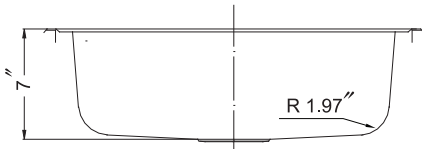

**GLOWTONE SERIES**

**Topmount Single Bowl  
Model 2522-7BS4**

2522-7BS

**FEATURES**

- Premium grade T-304 stainless steel
- 7" depth • 22 gauge • 4 holes
- Super-Silencer pad
- Lustrous satin with highlighted rim
- Fits 30" sink base
- 3-1/2" drain opening
- Supplied with fasteners and instructions
- Complies with ASME A112.19.3-2000, UPC®
- Lifetime Limited Warranty

**OPTIONAL ACCESSORIES**

- Bottom Grid: BG-2500
- Cutting Board : CB-2500
- Rinsing Basket : RB-2500
- Strainer: 190-9180

OVERALL DIMENSIONS	EACH BOWL	CUTOUT SIZE	PACKAGING*	WEIGHT*
25" x 22"	21" x 15-3/4"	24-1/4" x 21-1/4"	1/16/36 pcs.	10/200/300 lbs.