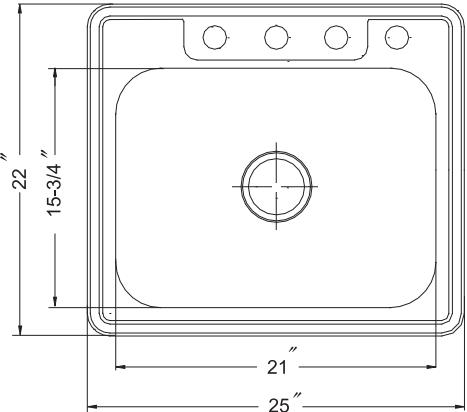

**GLOWTONE SERIES**

**Topmount Single Bowl  
Model 2522-7BS4**

2522-7BS

**FEATURES**

- Premium grade T-304 stainless steel
- 7" depth • 22 gauge • 4 holes
- Super-Silencer pad
- Lustrous satin with highlighted rim
- Fits 30" sink base
- 3-1/2" drain opening
- Supplied with fasteners and instructions
- Complies with ASME A112.19.3-2000, UPC®
- Lifetime Limited Warranty

**OPTIONAL ACCESSORIES**

- Bottom Grid: BG-2500
- Cutting Board : CB-2500
- Rinsing Basket : RB-2500
- Strainer: 190-9180

OVERALL DIMENSIONS	EACH BOWL	CUTOUT SIZE	PACKAGING*	WEIGHT*
25" x 22"	21" x 15-3/4"	24-1/4" x 21-1/4"	1/16/36 pcs.	10/200/300 lbs.