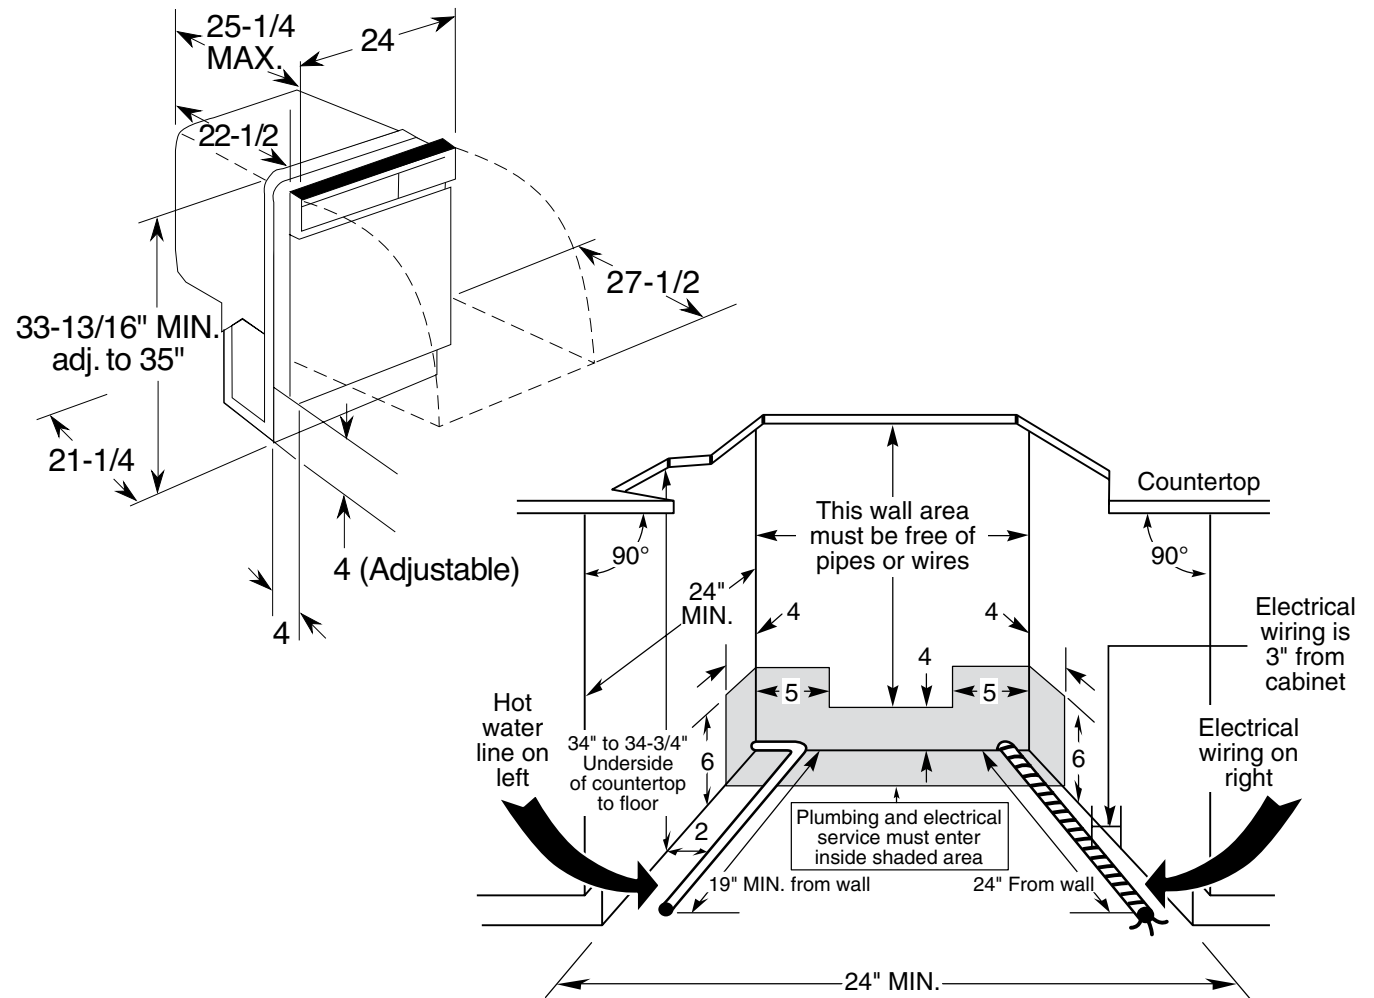

PDW7800/80V

GE Profile™ Built-In Dishwasher

Dimensions and Installation Information (in inches)

Electrical Rating

Voltage AC.....	120
Hertz.....	60
Total connected load amperage.....	9.1
Calrod® heater watts max.....	875

For use on adequately wired 120-volt, 15-amp circuit having 2-wire service with a separate ground wire. This appliance must be grounded for safe operation.

For answers to your Monogram,® GE Profile™ or GE® appliance questions, visit our website at geappliances.com or call GE Answer Center® service, 800.626.2000.