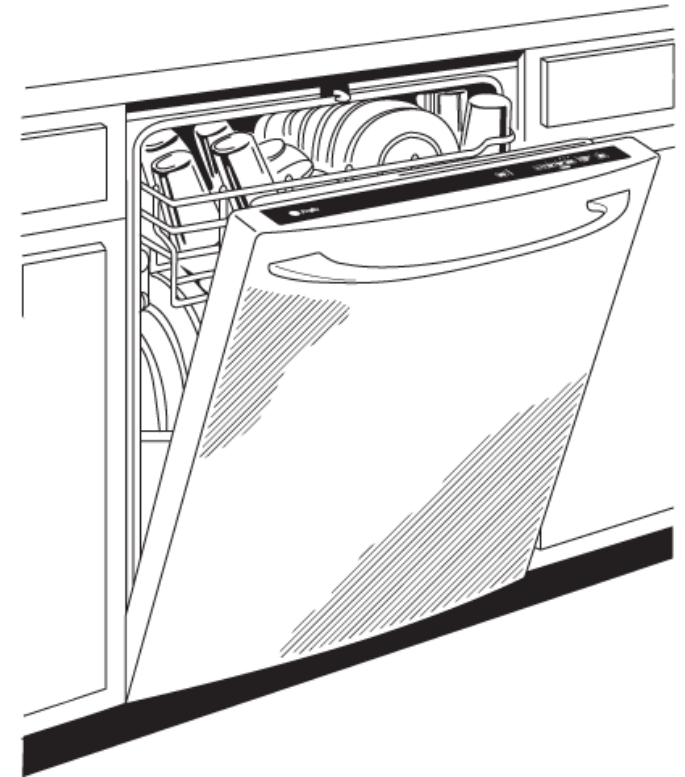

- Fully integrated appearance with tactile top controls - GE Profile sculptured handle and top controls provide a stylish look
- 5-stage filtration with Piranha™ hard food disposer - 5 self-cleaning filters ensure clean dishes
- Dedicated silverware jets - Highly pressurized spray jets target the silverware area for improved cleaning
- Steam PreWash - Loosens tough soils before any cycle virtually eliminating the need for soaking or pre-rinsing dishes
- Auto wash cycle - Cycle automatically adjusts to soil level to maximize energy savings and ensure clean dishes
- Natural convection heated dry option - A drying element effectively dries dishes reducing the need to towel dry after unloading
- 57 dBA with status light on door - A dishwasher this quiet has a multi-colored status light to let you know it is running
- Two-pump system - One small pump for washing/rinsing and one small pump to remove soils provide excellent wash performance with reduced sound
- ENERGY STAR® qualified and CEE Tier II rated - Meets or exceeds federal guidelines for energy efficiency for year-round energy and money savings
- Eclipse black nylon deep-tiered rack with ball-tip tines and StemSafe™ - Long-lasting durable racks resist rust and secure dishes
- Model PDW7800VWW - White on white
- Model PDW7800VCC - Bisque on bisque
- Model PDW7800VBB - Black on black
- Model PDW7880VSS - Stainless steel (shown)