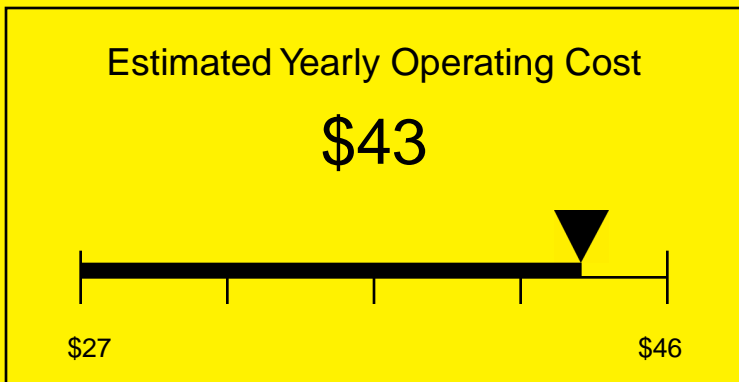

ENERGYGUIDE

REFRIGERATOR
Defrost: Automatic

FF511LBI
4.1 Cubic Feet

Compare the energy use of this product with others
before you buy

Your cost will depend on your utility rates

Based on a 2007 U.S. Government national average cost of 10.65 cents per kWh for electricity. Your actual operating cost will vary depending on your local utility rates and your use of the product.