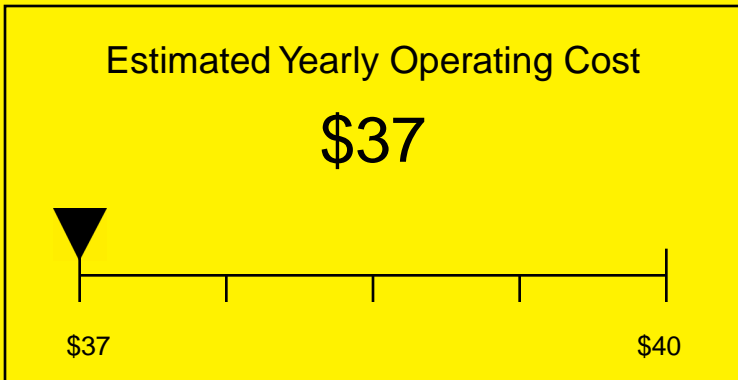

# ENERGYGUIDE

REFRIGERATOR  
Defrost: Automatic

FFAR10SSTBLOCKER  
10.1 Cubic Feet

Compare the energy use of this product with others  
before you buy

**348kWh**

Estimated Yearly Electricity Use

Your cost will depend on your utility rates

Based on a 2007 U.S. Government national average cost of 10.65 cents per kWh for electricity. Your actual operating cost will vary depending on your local utility rates and your use of the product.