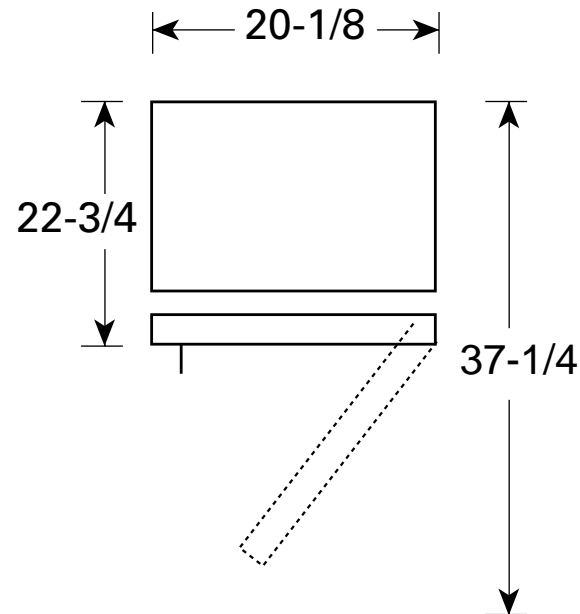

Profile™

PWR04FAN – GE Profile™ 2.4 Cu. Ft. Wine Cooler

Dimensions (in inches)

Front View

Top View

Overall Dimensions	Height (in.) A	33-1/2
	Width (in.) B	20-1/8
	Depth without Handle (in.) C	22-3/4
Air Clearances	Each side (in.)	1-1/2
	Top (in.)	2
	Back (in.)	2

Profile™

PWR04FAN – GE Profile™ 2.4 Cu. Ft. Wine Cooler

Features and Benefits

- 29 Bottle Capacity
- Adjustable Temperature Control with Digital Temperature Readout
- Pull Out, Chrome Racks
- Multiple Shelf Positions
- Interior Light with Timer
- Door Lock
- Reversible Door
- Model PWR04FANBB – Black on black
- Model PWR04FANBS – Stainless Steel