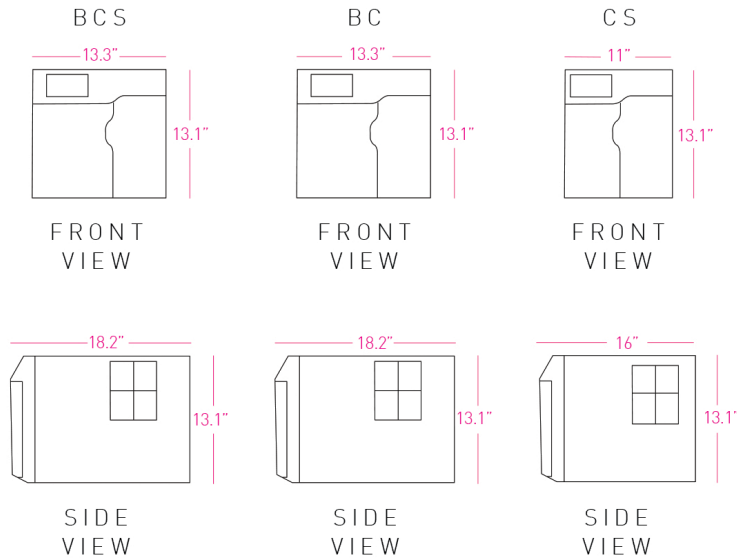

UNDERBENCH UNITS