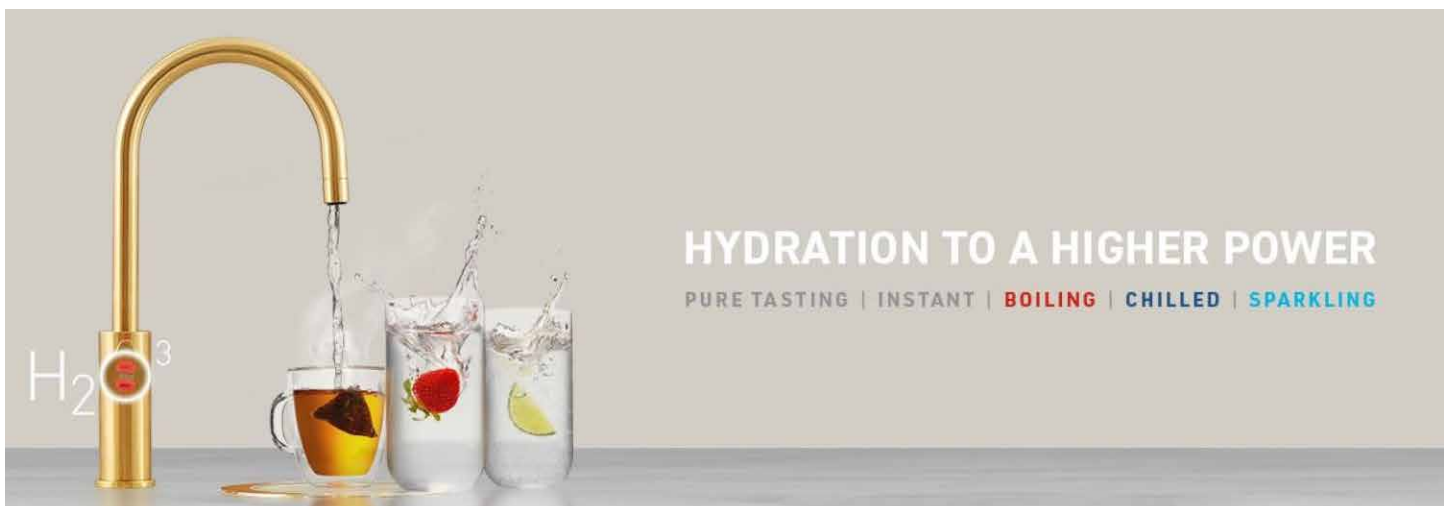

WHY CHOOSE THE HYDROTAP BY ZIP WATER?

75 YEARS OF INNOVATION

Founded in 1947, Zip Water is known globally for their advancements in residential drinking water systems.

WATER FOR EVERY TASTE PALATE

Provides instant filtered boiling, chilled and sparkling water at your fingertips.

ENERGY EFFICIENT

Reduces power consumption by up to 30% and costs approximately $1.00 per week to operate.

GOOD FOR THE ENVIRONMENT

Reduces your environmental impact by eliminating the need for plastic bottled water.

GOOD FOR YOUR BODY

Safely filters down to 0.2 micron removing taste, odor, dirt, contaminants, lead and reducing levels of chlorine and microbiological cysts.

DESIGNS AND FINISHES

Taps and faucets are available in 6 designs with options of up to 7 finishes

SAFE FOR ALL USERS

Cool touch tap and boiling water safety lock makes HydroTap the safe water dispensing choice for your family.

AFTER SALE SUPPORT

HydroTap products hold a comprehensive parts and labor warranty for 3 years, when registered.