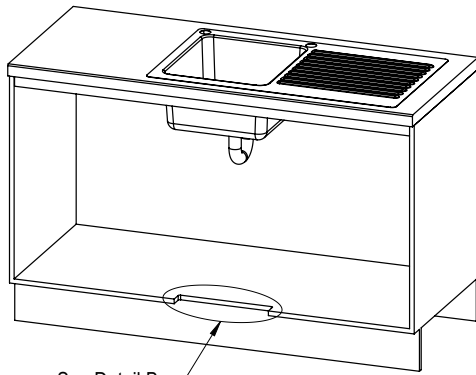

Inventory levels are subject to change, check stock via Dealer Login on www.pinnaclesalesgroup.com

TECHNICAL INFORMATION

TapS

UNDERBENCH UNITS

**Available in
120v-240v Installation**

FONTS

VENT TRAY

See Detail B