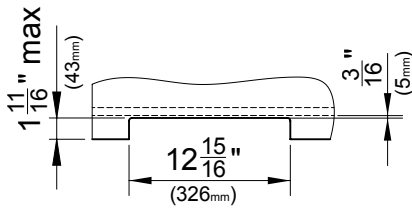

VENTILATION DETAIL

DETAIL B: CABINET FLOOR CUT-OUT