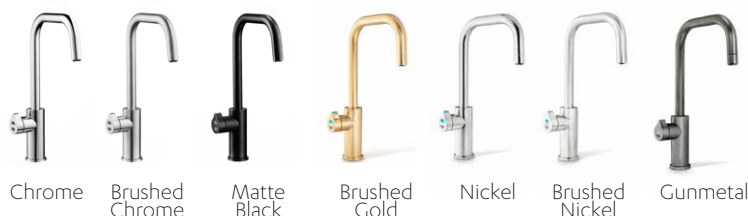

AVAILABLE IN :

Fonts and optional accessories listed on page 14.

Inventory levels are subject to change, check stock via Dealer Login on www.pinnaclesalesgroup.com