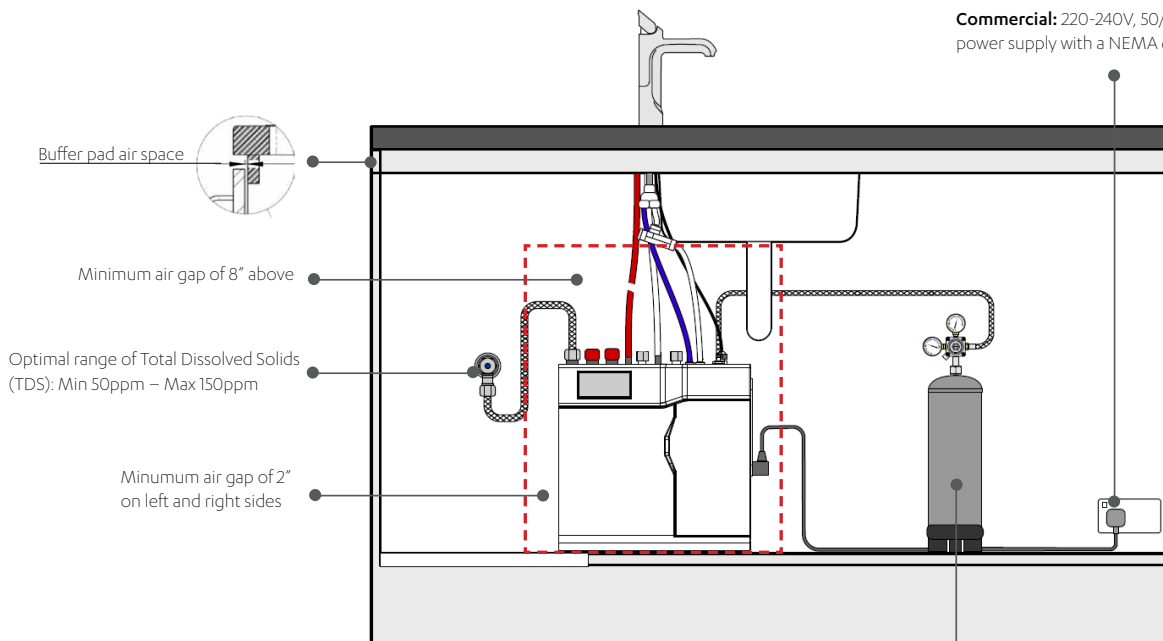

Allow space for CO₂ cylinder on BCS and CS models

- **1.5lb CO₂:** 6" width (with regulator) and 19" height (with regulator)
- **5lb CO₂:** 10.5" width (with regulator) and 19.5" height (with regulator)