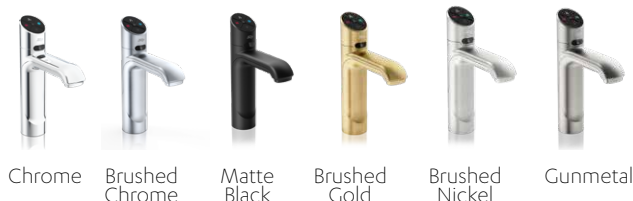

AVAILABLE IN :

Fonts and optional accessories listed on page 14.

Inventory levels are subject to change, check stock via Dealer Login on www.pinnaclesalesgroup.com