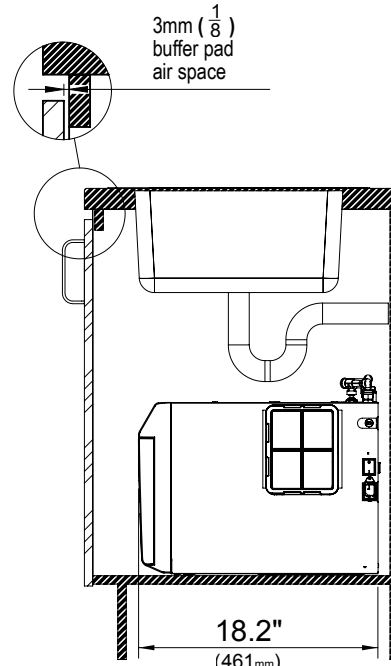

SECTION A-A