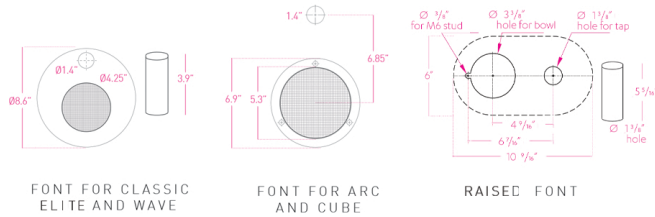

TECHNICAL INFORMATION

TapS

UNDERBENCH UNITS

**Available in
120v-240v Installation**

FONTS