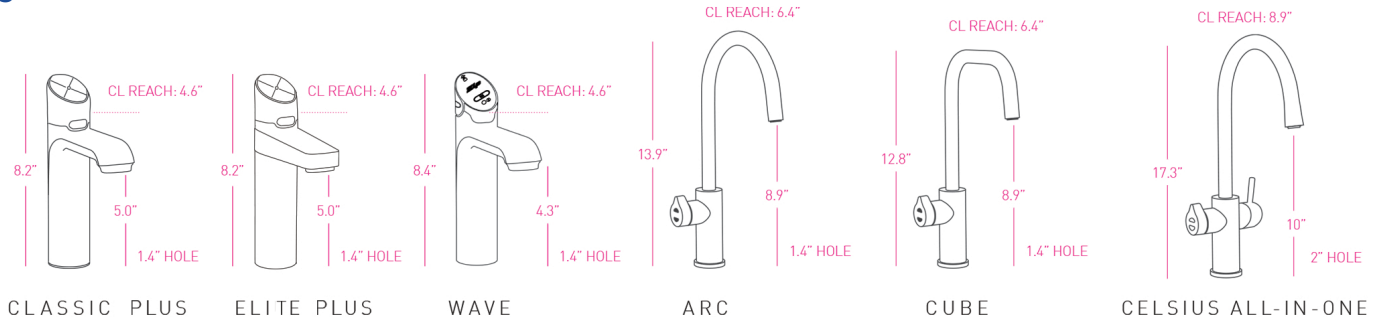

TECHNICAL INFORMATION

TapS