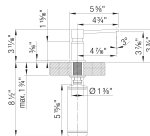

LATO SOAP DISPENSER, SKU 443031

brass Special colors

Product Features

- **Satin Gold and Matte Black finishes available Spring 2022**
- Solid brass/zamac construction
- Refillable from above the deck
- Suitable for liquid dish or hand soap
- 10 fl oz. (300 ml) capacity bottle
- 1-year Limited Warranty

Design and Planning Tips

Hole Size Required: 1-³/₈"

BLANCO soap dispensers can dispense liquid dish soap, hand soap, and even hand lotion. For best performance, and to prevent clogging, we recommend diluting soap with water using a 70/30 proportion.