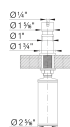

LATO SOAP DISPENSER, SKU 443031

brass Special colors

Product Features

- **Satin Gold and Matte Black finishes available Spring 2022**
- Solid brass/zamac construction
- Refillable from above the deck
- Suitable for liquid dish or hand soap
- 10 fl oz. (300 ml) capacity bottle
- 1-year Limited Warranty

Design and Planning Tips

Hole Size Required: 1-³/₈"

BLANCO soap dispensers can dispense liquid dish soap, hand soap, and even hand lotion. For best performance, and to prevent clogging, we recommend diluting soap with water using a 70/30 proportion.