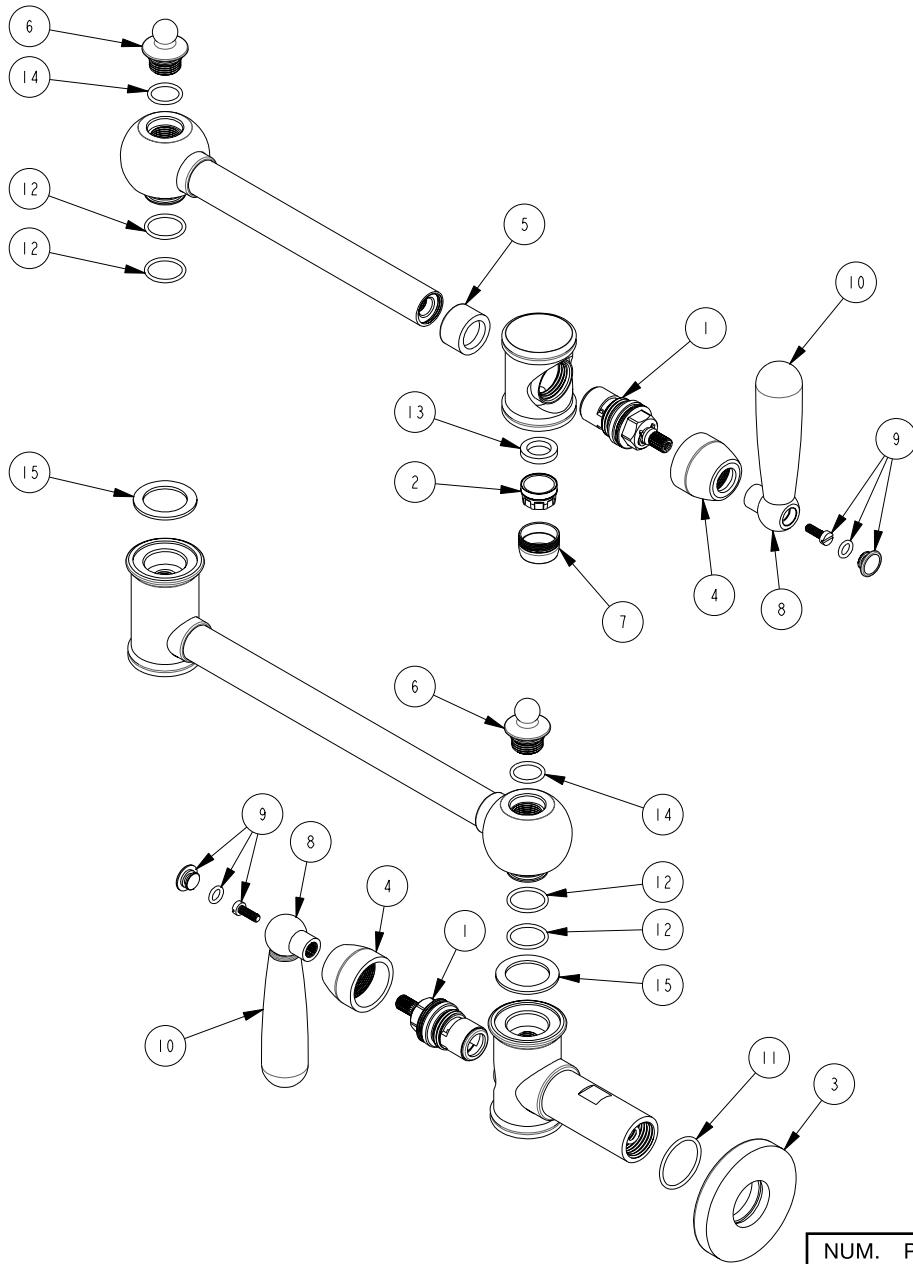

### FEATURES

- Solid brass body
- Ceramic disc cartridge
- Color coded hot & cold supply lines
- Reversible mounting hardware adapts to thick or thin mounting surfaces
- 2.2 G.P.M. flow rate
- Installation in a 1-3/8" hole

### NOMINAL DIMENSIONS

MODEL	REACH
157-160	20-1/8

### JOB INFORMATION

Job Name: \_\_\_\_\_

Contact: \_\_\_\_\_

Date Specified: \_\_\_\_\_

Specifier: \_\_\_\_\_

Contractor: \_\_\_\_\_

See next page for exploded parts drawing and parts list.

**BLANCO AMERICA**  
**800.451.5782**  
**www.blancoamerica.com**

### MODEL 157-160

NUM.	PART #	DESCRIPTION
1	02223	20 PT 1/2" CARTRIDGE
2	14468	NEOPEARL AERATOR
3	19048	FLANGE, MOUNTING
4	19600	VALVE BONNET
5	19603	TUBE SLEEVE
6	19608	TOP BUTTON

NUM.	PART #	DESCRIPTION
7	19615	AERATOR HOUSING
8	19747	BLANCO TRAD LEVER HUB
9	19748	CAP, O'RING, SCREW
10	19750	BLANCO TRAD LEVER
11	91061	O'RING, AS-568-022
12	91331	O'RING, AS-568-017
13	91390	WASHER, AERATOR
14	91504	O'RING, AS-568-015
15	91639	WEAR WASHER