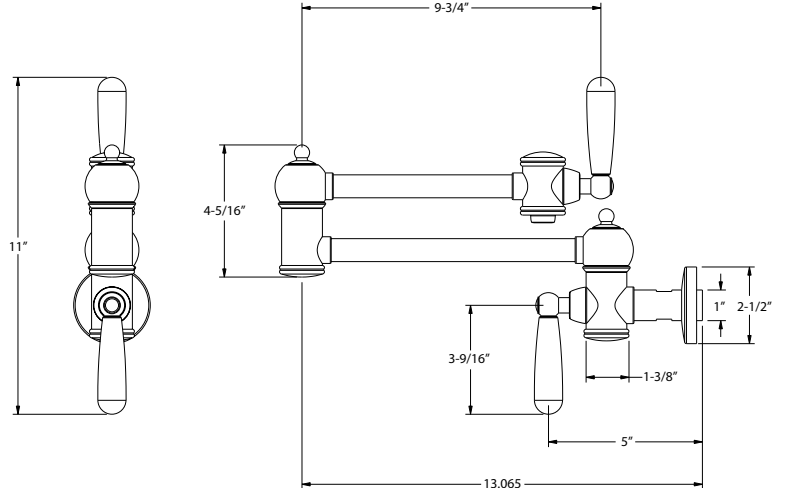

### FEATURES

- Solid brass body
- Ceramic disc cartridge
- Color coded hot & cold supply lines
- Reversible mounting hardware adapts to thick or thin mounting surfaces
- 2.2 G.P.M. flow rate
- Installation in a 1-3/8" hole

### PRODUCT SPECIFICATION

Kitchen wall mounted pot filler faucet to include dual lever handles with solid brass body and ceramic disc cartridge. Faucet dimensions to be as follows: Reach: 20-1/8". Hot and cold supply lines to be color coded. Reversible mounting hardware to adapt to thick or thin mounting surfaces. Kitchen faucet to be BLANCOTERRA™ Wall Mounted Pot Filler, Model 157-160-\_\_\_\_ in \_\_\_\_\_ finish.

### NOMINAL DIMENSIONS

MODEL	REACH
157-160	20-1/8