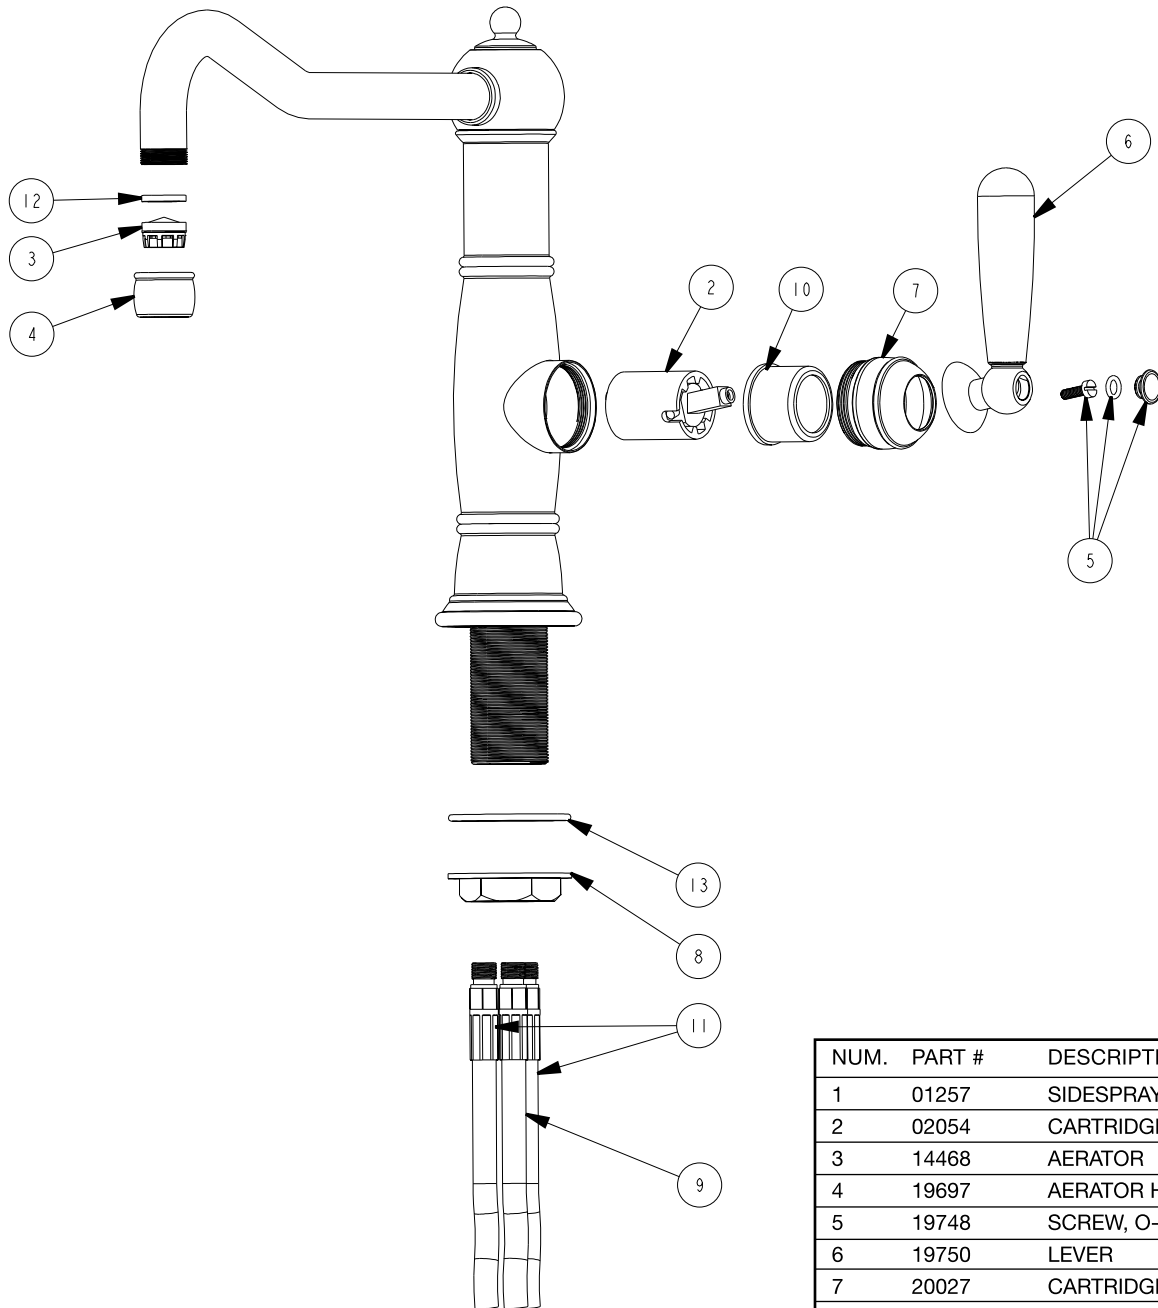

FEATURED MODEL

157-142-ORB BLANCOTERRA™ Single Lever without side spray in Oil Rubbed Bronze

ADDITIONAL MODELS

157-142-CR Polished Chrome
157-142-ST Stainless (Satin Nickel)

FEATURES

- Solid brass body
- Ceramic disc cartridge
- Color coded hot & cold supply lines
- Reversible mounting hardware adapts to thick or thin mounting surfaces
- 2.2 G.P.M. flow rate
- Installation in a 1-3/8" hole

PRODUCT SPECIFICATION

Kitchen faucet to include single lever handle with solid brass body and ceramic disc cartridge. Faucet dimensions to be as follows: Reach: 9-11/16"; Spout Height: 7". Hot and cold supply lines to be color coded. Reversible mounting hardware to adapt to thick or thin mounting surfaces. Kitchen faucet to be BLANCOTERRA™ Single Lever without side spray, Model 157-142-____ in _____ finish.

- Oil Rubbed Bronze 157-142-ORB
- Polished Chrome 157-142-CR
- Stainless (Satin Nickel) 157-142-ST

MODEL 157-142

NOMINAL DIMENSIONS

MODEL	REACH	SPOUT HEIGHT	FAUCET HEIGHT
157-142	9-11/16	7	10

JOB INFORMATION

MODEL 157-142

NUM.	PART #	DESCRIPTION
1	01257	SIDESPRAY
2	02054	CARTRIDGE
3	14468	AERATOR
4	19697	AERATOR HOUSING
5	19748	SCREW, O-RING & CAP
6	19750	LEVER
7	20027	CARTRIDGE NUT
8	20083	NUT
9	20087	FLEX HOSE
10	20183	CARTRIDGE RETAINER
11	20190	FLEX HOSE
12	91390	RUBBER WASHER
13	91794	O-RING