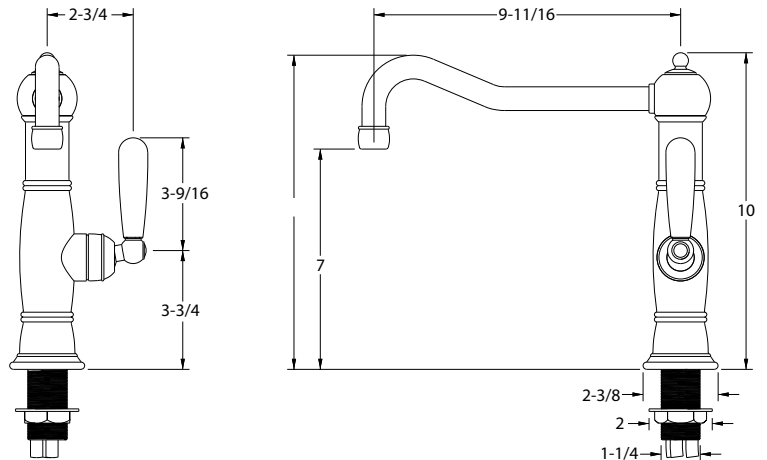

PRODUCT SPECIFICATION

Kitchen faucet to include single lever handle with solid brass body and ceramic disc cartridge. Faucet dimensions to be as follows: Reach: 9-11/16"; Spout Height: 7". Hot and cold supply lines to be color coded. Reversible mounting hardware to adapt to thick or thin mounting surfaces. Kitchen faucet to be BLANCOTERRA™ Single Lever without side spray, Model 157-142-____ in _____ finish.

- Oil Rubbed Bronze 157-142-ORB
- Polished Chrome 157-142-CR
- Stainless (Satin Nickel) 157-142-ST

MODEL 157-142

NOMINAL DIMENSIONS

MODEL	REACH	SPOUT HEIGHT	FAUCET HEIGHT
157-142	9-11/16	7	10

JOB INFORMATION