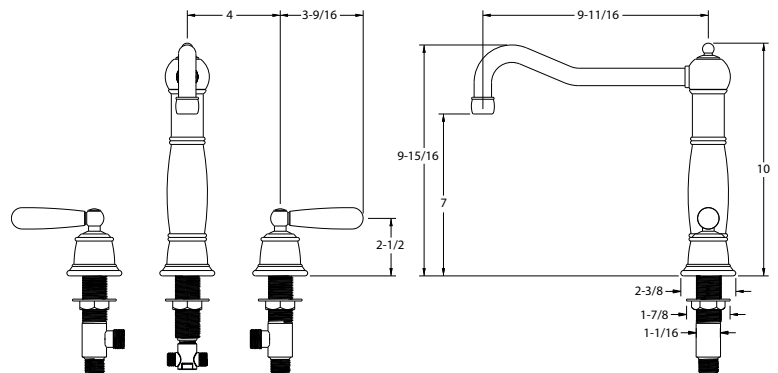

### FEATURES

- Solid brass body
- Ceramic disc cartridge
- Color coded hot & cold supply lines
- Reversible mounting hardware adapts to thick or thin mounting surfaces
- 2.2 G.P.M. flow rate
- Installation in a 1-3/8" hole

### PRODUCT SPECIFICATION

Kitchen faucet to include widespread lever handles with solid brass body and ceramic disc cartridge. Faucet dimensions to be as follows: Reach: 9-11/16"; Spout Height: 7". Hot and cold supply lines to be color coded. Reversible mounting hardware to adapt to thick or thin mounting surfaces. Kitchen faucet to be BLANCOTERRA™ Widespread without side spray, Model 157-137-\_\_\_\_\_in \_\_\_\_\_ finish.

### NOMINAL DIMENSIONS

MODEL	REACH	SPOUT HEIGHT	FAUCET HEIGHT
157-137	9-11/16	7	10