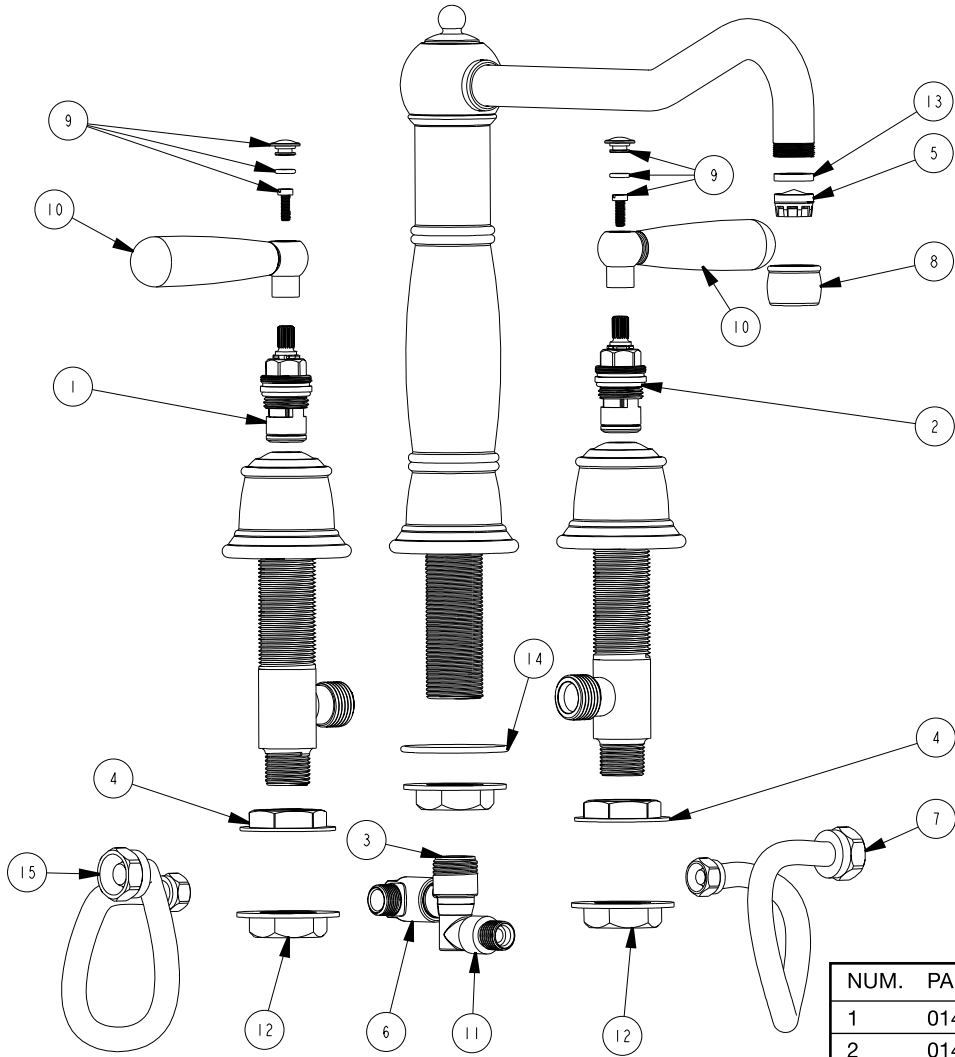

### FEATURES

- Solid brass body
- Ceramic disc cartridge
- Color coded hot & cold supply lines
- Reversible mounting hardware adapts to thick or thin mounting surfaces
- 2.2 G.P.M. flow rate
- Installation in a 1-3/8" hole

### PRODUCT SPECIFICATION

Kitchen faucet to include widespread lever handles with solid brass body and ceramic disc cartridge. Faucet dimensions to be as follows: Reach: 9-11/16"; Spout Height: 7". Hot and cold supply lines to be color coded. Reversible mounting hardware to adapt to thick or thin mounting surfaces. Kitchen faucet to be BLANCOTERRA™ Widespread without side spray, Model 157-137-\_\_\_\_\_in \_\_\_\_\_ finish.

### NOMINAL DIMENSIONS

MODEL	REACH	SPOUT HEIGHT	FAUCET HEIGHT
157-137	9-11/16	7	10

### MODEL 157-137

NUM.	PART #	DESCRIPTION
1	01409	TRANKLE LAV VLV H&C
2	01410	TRANKLE LAV VLV H&C
3	02881	DIVERTER WITH ELBOW
4	14275	NUT
5	14468	AERATOR
6	14585	3 WAY TEE
7	14752	FLEX HOSE
8	19697	AERATOR
9	19748	CAP, O-RING & SCREW
10	19750	TRADITIONAL LEVER
11	20072	HOSE ADAPTER
12	20082	3/4 NUT
13	91390	RUBBER WASHER
14	91794	O-RING
15	14752A	FLEX HOSE
16	02819	FLEX HOSE