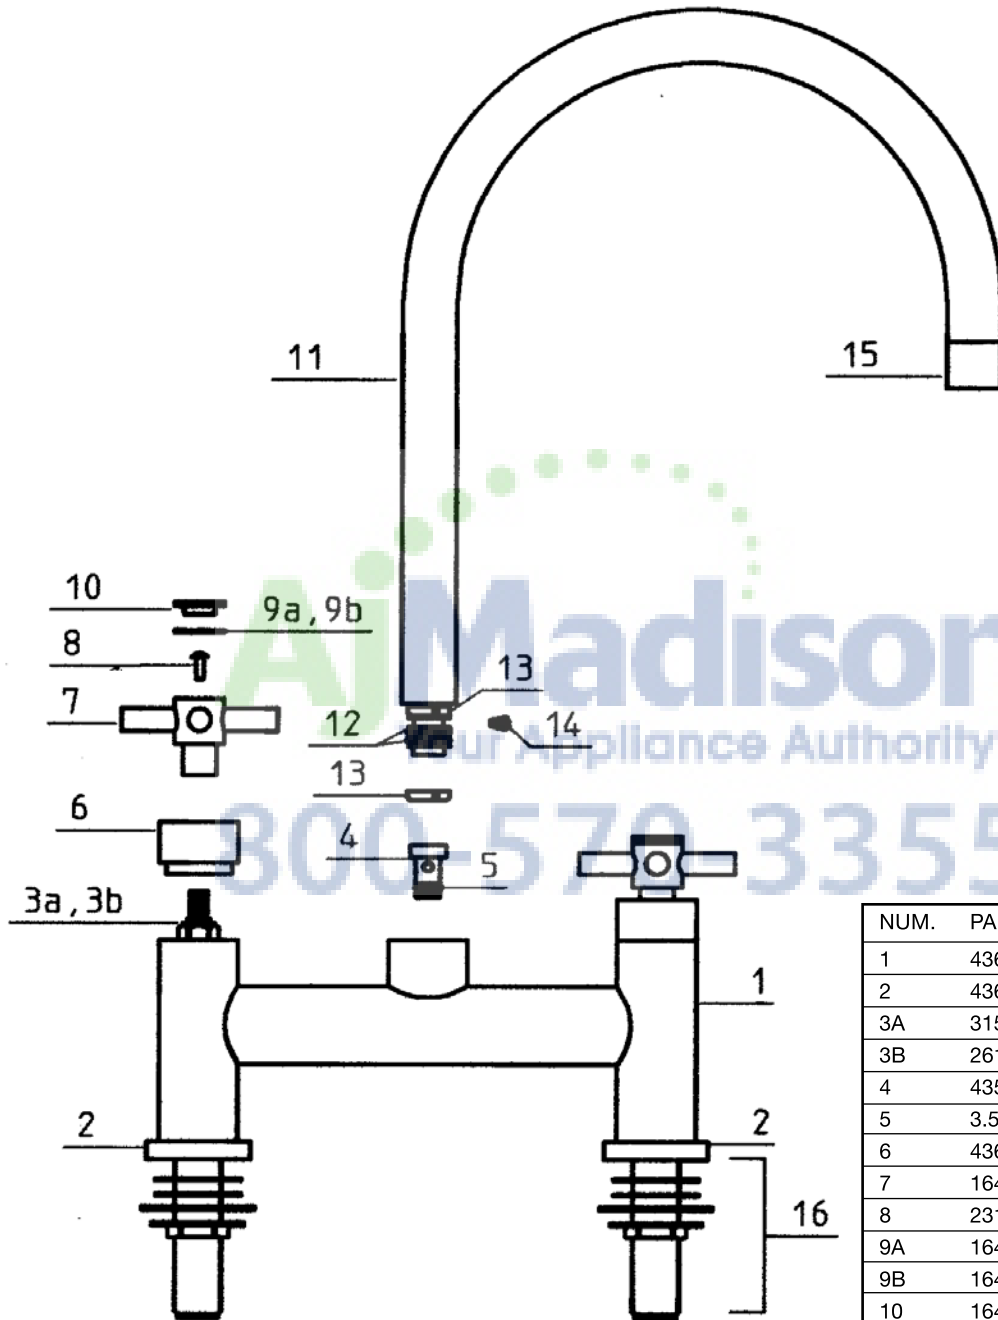

### FEATURES

- Solid brass body
- Ceramic disc cartridge
- Color coded hot & cold supply lines
- Reversible mounting hardware adapts to thick or thin mounting surfaces
- 2.2 G.P.M. flow rate
- Installation in a 1-3/8" hole

### PRODUCT SPECIFICATION

Kitchen faucet to include bridge design with cross handles with solid brass body and ceramic disc cartridge. Faucet dimensions to be as follows: Reach: 9-1/2"; Spout Height: 9-1/4". Hot and cold supply lines to be color coded. Reversible mounting hardware to adapt to thick or thin mounting surfaces. Kitchen faucet to be BLANCOMERIDIAN™ Bridge without side spray, Model 157-135-\_\_\_\_\_ in \_\_\_\_\_ finish.

### NOMINAL DIMENSIONS

MODEL	REACH	SPOUT HEIGHT	FAUCET HEIGHT
157-135	9-1/2	9-1/4	15-15/16

See next page for exploded parts drawing and parts list.

**BLANCOMERIDIAN™ BRIDGE MODEL 157-135**

NUM.	PART #	DESCRIPTION
1	4361	BODY
2	4362	BASE
3A	315	HEAD WORK LEFT
3B	2614	HEAD WORK RIGHT
4	4358	PLUG
5	3.53X4.34	O-RING
6	4363	COVER
7	1645	LEVER
8	2312	SCREW
9A	1648	RED RING
9B	1649	BLUE RING
10	1647	BUTTON
11	1-4360	SPOUT ASSY
12	2.62X13.1	O-RING
13	4059	TEFLON RING
14	4058	SCREW
15	1-4359	AERATOR SET
16	1-853	MOUNTING NUT ASSY