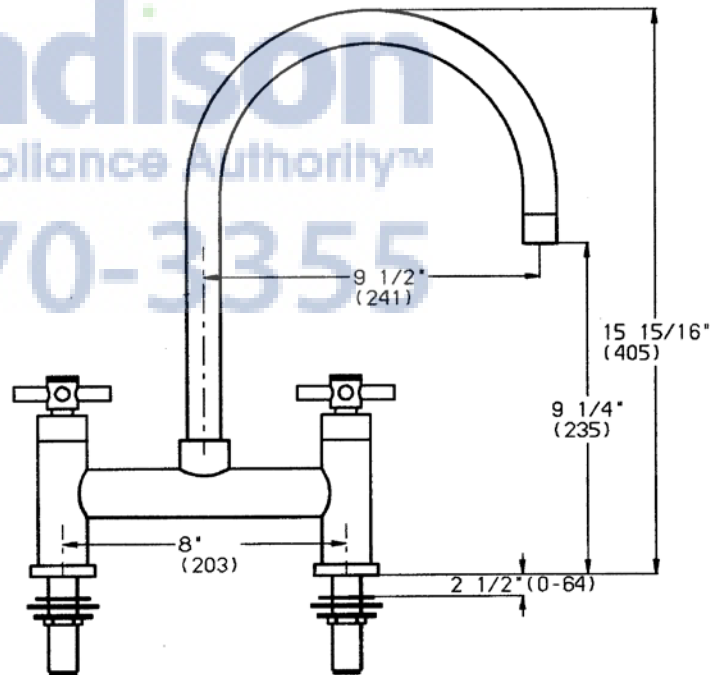

### FEATURES

- Solid brass body
- Ceramic disc cartridge
- Color coded hot & cold supply lines
- Reversible mounting hardware adapts to thick or thin mounting surfaces
- 2.2 G.P.M. flow rate
- Installation in a 1-3/8" hole

### PRODUCT SPECIFICATION

Kitchen faucet to include bridge design with cross handles with solid brass body and ceramic disc cartridge. Faucet dimensions to be as follows: Reach: 9-1/2"; Spout Height: 9-1/4". Hot and cold supply lines to be color coded. Reversible mounting hardware to adapt to thick or thin mounting surfaces. Kitchen faucet to be BLANCOMERIDIAN™ Bridge without side spray, Model 157-135-\_\_\_\_\_ in \_\_\_\_\_ finish.

### NOMINAL DIMENSIONS

MODEL	REACH	SPOUT HEIGHT	FAUCET HEIGHT
157-135	9-1/2	9-1/4	15-15/16

See next page for exploded parts drawing and parts list.

**BLANCOMERIDIAN™ BRIDGE MODEL 157-135**

NUM.	PART #	DESCRIPTION
1	4361	BODY
2	4362	BASE
3A	315	HEAD WORK LEFT
3B	2614	HEAD WORK RIGHT
4	4358	PLUG
5	3.53X4.34	O-RING
6	4363	COVER
7	1645	LEVER
8	2312	SCREW
9A	1648	RED RING
9B	1649	BLUE RING
10	1647	BUTTON
11	1-4360	SPOUT ASSY
12	2.62X13.1	O-RING
13	4059	TEFLON RING
14	4058	SCREW
15	1-4359	AERATOR SET
16	1-853	MOUNTING NUT ASSY