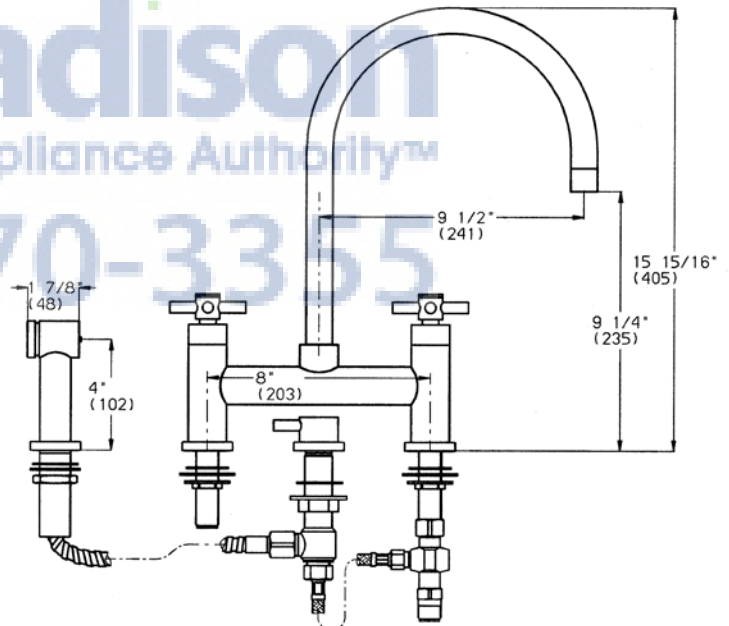

FEATURED MODEL

157-134-CR BLANCOMERIDIAN™ Bridge with side spray in Polished Chrome

ADDITIONAL MODELS

157-134-ST Stainless (Satin Nickel)

FEATURES

- Solid brass body
- Ceramic disc cartridge
- Color coded hot & cold supply lines
- Reversible mounting hardware adapts to thick or thin mounting surfaces
- 2.2 G.P.M. flow rate
- Installation in a 1-3/8" hole
- Side spray is cold-water use only

PRODUCT SPECIFICATION

Kitchen faucet to include bridge design with cross handles with solid brass body, ceramic disc cartridge and cold-water only side spray. Faucet dimensions to be as follows: Reach: 9-1/2"; Spout Height: 9-1/4". Hot and cold supply lines to be color coded. Reversible mounting hardware to adapt to thick or thin mounting surfaces. Kitchen faucet to be BLANCOMERIDIAN™ Bridge with side spray, Model 157-134-_____ in _____ finish.

- Polished Chrome 157-134-CR
- Stainless (Satin Nickel) 157-134-ST

MODEL 157-134

NOMINAL DIMENSIONS

MODEL	REACH	SPOUT HEIGHT	FAUCET HEIGHT
157-134	9-1/2	9-1/4	15-15/16

See next page for exploded parts drawing and parts list.

NUM.	PART #	DESCRIPTION
8	2312	SCREW
9A	1648	RED RING
9B	1649	BLUE RING
10	1647	BUTTON
11	1-4360	SPOUT ASSY
12	2.62X13.1	O-RING
13	4059	TEFLON RING
14	4058	SCREW
15	1-4359	AERATOR SET
16	1-853	MOUNTING NUT ASSY
17	1-4367	CONNECTOR ASSY
18	1-4350	HANDLE ASSY
19	3358	SCREW
20	4349	BASE
21	4348	NUT
22	3665	COLD WATER SIDE SPRAY VALVE
23	1028	HOSE
24	18.5X11.9X1.5	FIBER WASHER
25	4347	NIPPLE
26	13.7X10X1.5	FIBER WASHER
27	1-4355	COLD WATER SIDE SPRAY