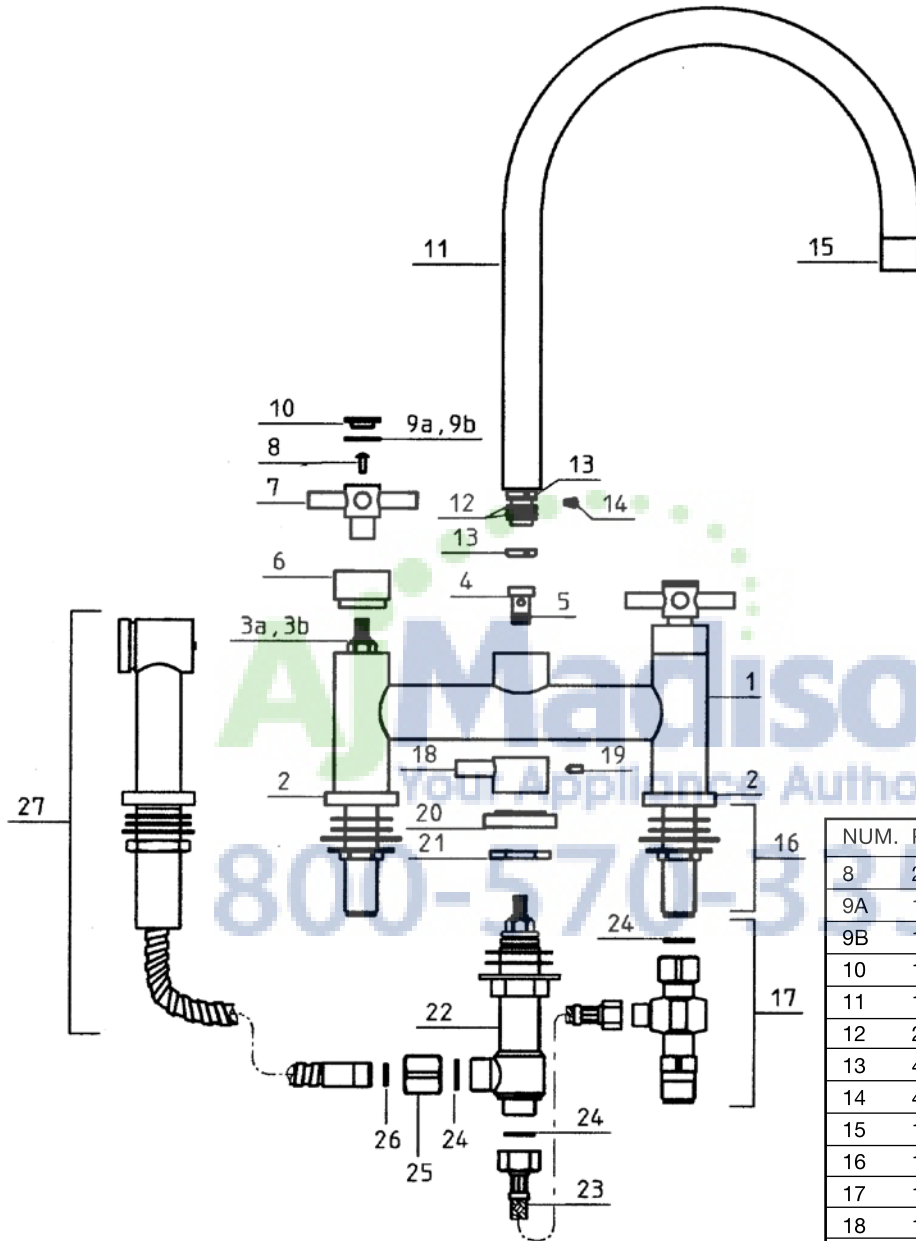

PRODUCT SPECIFICATION

Kitchen faucet to include bridge design with cross handles with solid brass body, ceramic disc cartridge and cold-water only side spray. Faucet dimensions to be as follows: Reach: 9-1/2"; Spout Height: 9-1/4". Hot and cold supply lines to be color coded. Reversible mounting hardware to adapt to thick or thin mounting surfaces. Kitchen faucet to be BLANCOMERIDIAN™ Bridge with side spray, Model 157-134-_____ in _____ finish.

- Polished Chrome 157-134-CR
- Stainless (Satin Nickel) 157-134-ST

MODEL 157-134

NOMINAL DIMENSIONS

MODEL	REACH	SPOUT HEIGHT	FAUCET HEIGHT
157-134	9-1/2	9-1/4	15-15/16

See next page for exploded parts drawing and parts list.

JOB INFORMATION

Job Name: _____
 Contact: _____
 Date Specified: _____
 Specifier: _____
 Contractor: _____

BLANCO AMERICA
800.451.5782
www.blancoamerica.com

BLANCOMERIDIAN™ BRIDGE

MODEL 157-134

NUM.	PART #	DESCRIPTION
1	4361	BODY
2	4362	BASE
3A	315	HEAD WORK LEFT
3B	2614	HEAD WORK RIGHT
4	4358	PLUG
5	3.53X4.34	O-RING
6	4363	COVER
7	1645	LEVER

NUM.	PART #	DESCRIPTION
8	2312	SCREW
9A	1648	RED RING
9B	1649	BLUE RING
10	1647	BUTTON
11	1-4360	SPOUT ASSY
12	2.62X13.1	O-RING
13	4059	TEFLON RING
14	4058	SCREW
15	1-4359	AERATOR SET
16	1-853	MOUNTING NUT ASSY
17	1-4367	CONNECTOR ASSY
18	1-4350	HANDLE ASSY
19	3358	SCREW
20	4349	BASE
21	4348	NUT
22	3665	COLD WATER SIDE SPRAY VALVE
23	1028	HOSE
24	18.5X11.9X1.5	FIBER WASHER
25	4347	NIPPLE
26	13.7X10X1.5	FIBER WASHER
27	1-4355	COLD WATER SIDE SPRAY