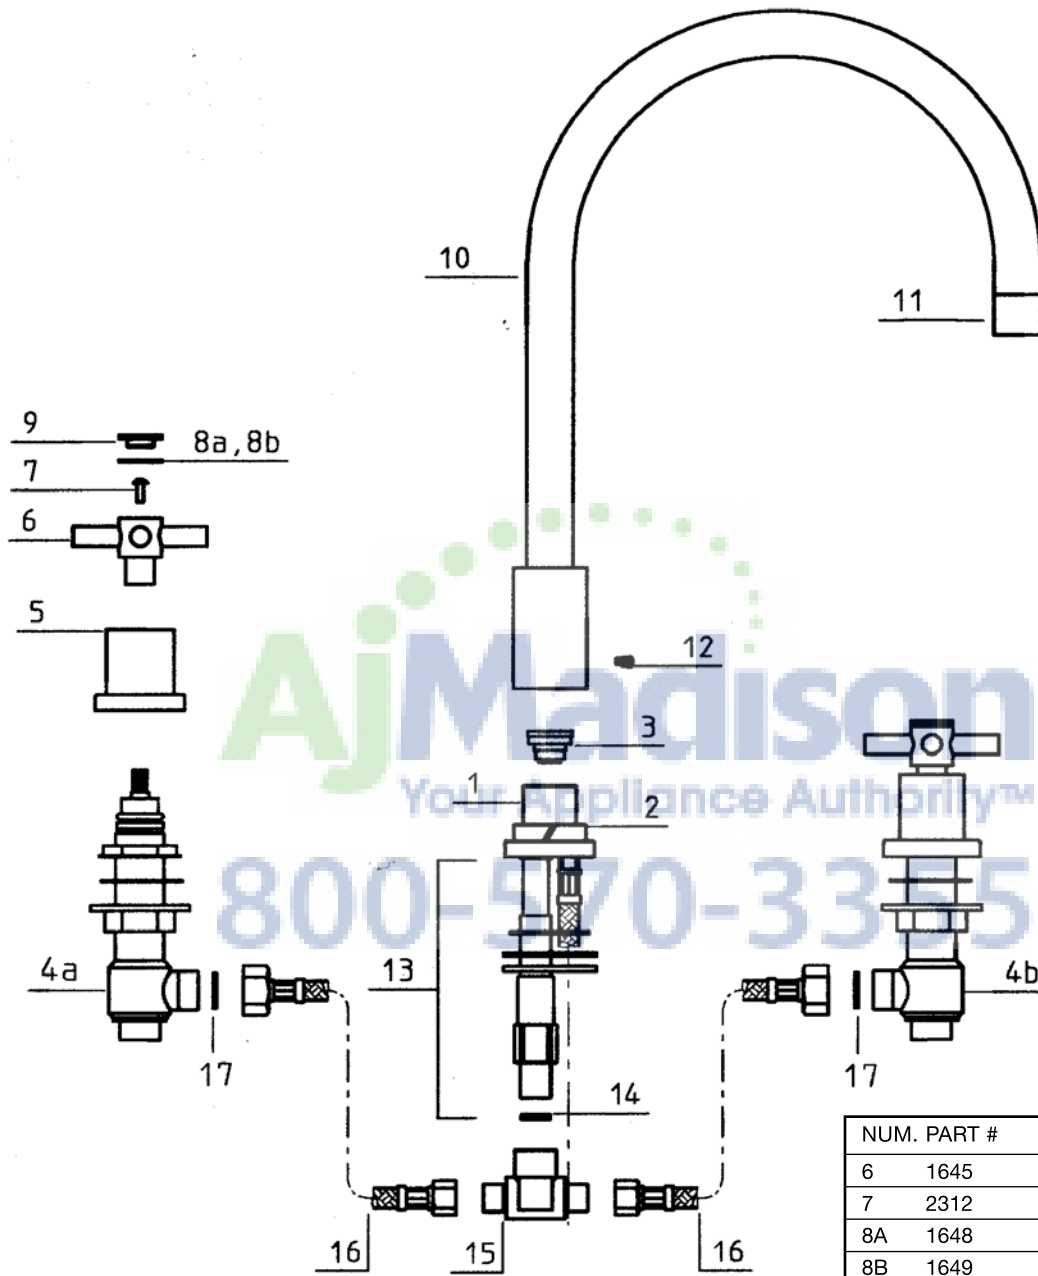

BLANCOMERIDIAN™ WIDESPREAD

MODEL 157-131

NUM. PART #	DESCRIPTION
1	4383 BASE
2	4385 TEFLON RING
3	2453 DIVERTER
4A	3665 HEAD WORK ASSY LEFT
4B	3664 HEAD WORK ASSY RIGHT
5	4384 COVER

NUM. PART #	DESCRIPTION
6	1645 LEVER
7	2312 SCREW
8A	1648 RED RING
8B	1649 BLUE RING
9	1647 BUTTON
10	1-4382 SPOUT ASSY
11	1-4359 AERATOR SET
12	4058 SCREW
13	1-3548 MOUNTING NUT ASSY
14	14.5X8.5X2.5 RUBBER WASHER
15	1026 T-FITTING
16	1028 HOSE
17	18.5X11.9X1.5 FIBER WASHER