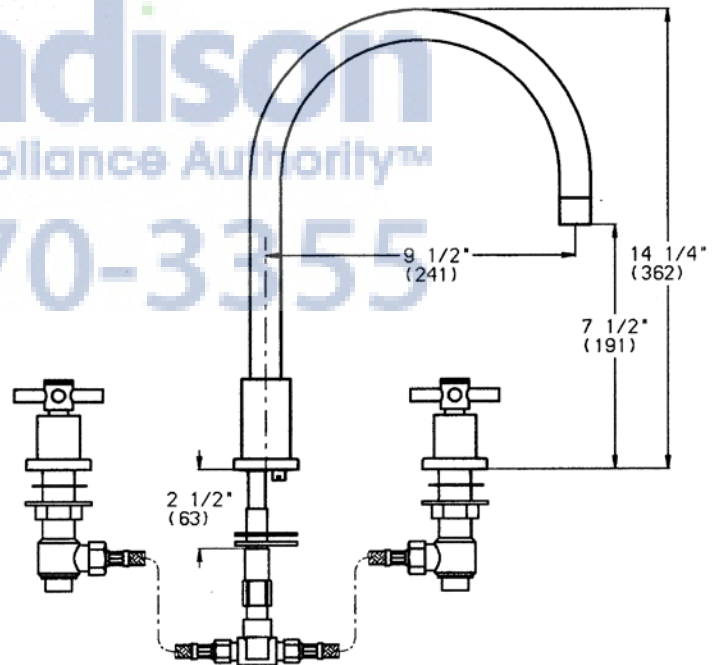

FEATURED MODEL

157-131-ST BLANCOMERIDIAN™ Widespread without side spray in Stainless (Satin Nickel)

ADDITIONAL MODELS

157-131-CR Polished Chrome

FEATURES

- Solid brass body
- Ceramic disc cartridge
- Color coded hot & cold supply lines
- Reversible mounting hardware adapts to thick or thin mounting surfaces
- 2.2 G.P.M. flow rate
- Installation in a 1-3/8" hole

PRODUCT SPECIFICATION

Kitchen faucet to include widespread cross handles with solid brass body and ceramic disc cartridge. Faucet dimensions to be as follows: Reach: 9-1/2"; Spout Height: 7-1/2". Hot and cold supply lines to be color coded. Reversible mounting hardware to adapt to thick or thin mounting surfaces. Kitchen faucet to be BLANCOMERIDIAN™ Widespread, Model 157-131-_____ in _____ finish.

- Stainless (Satin Nickel) 157-131-ST
- Polished Chrome 157-131-CR

MODEL 157-131

NOMINAL DIMENSIONS

MODEL	REACH	SPOUT HEIGHT	FAUCET HEIGHT
157-131	9-1/2	7-1/2	14-1/4

See next page for exploded parts drawing and parts list.

NUM. PART #	DESCRIPTION
6	1645 LEVER
7	2312 SCREW
8A	1648 RED RING
8B	1649 BLUE RING
9	1647 BUTTON
10	1-4382 SPOUT ASSY
11	1-4359 AERATOR SET
12	4058 SCREW
13	1-3548 MOUNTING NUT ASSY
14	14.5X8.5X2.5 RUBBER WASHER
15	1026 T-FITTING
16	1028 HOSE
17	18.5X11.9X1.5 FIBER WASHER