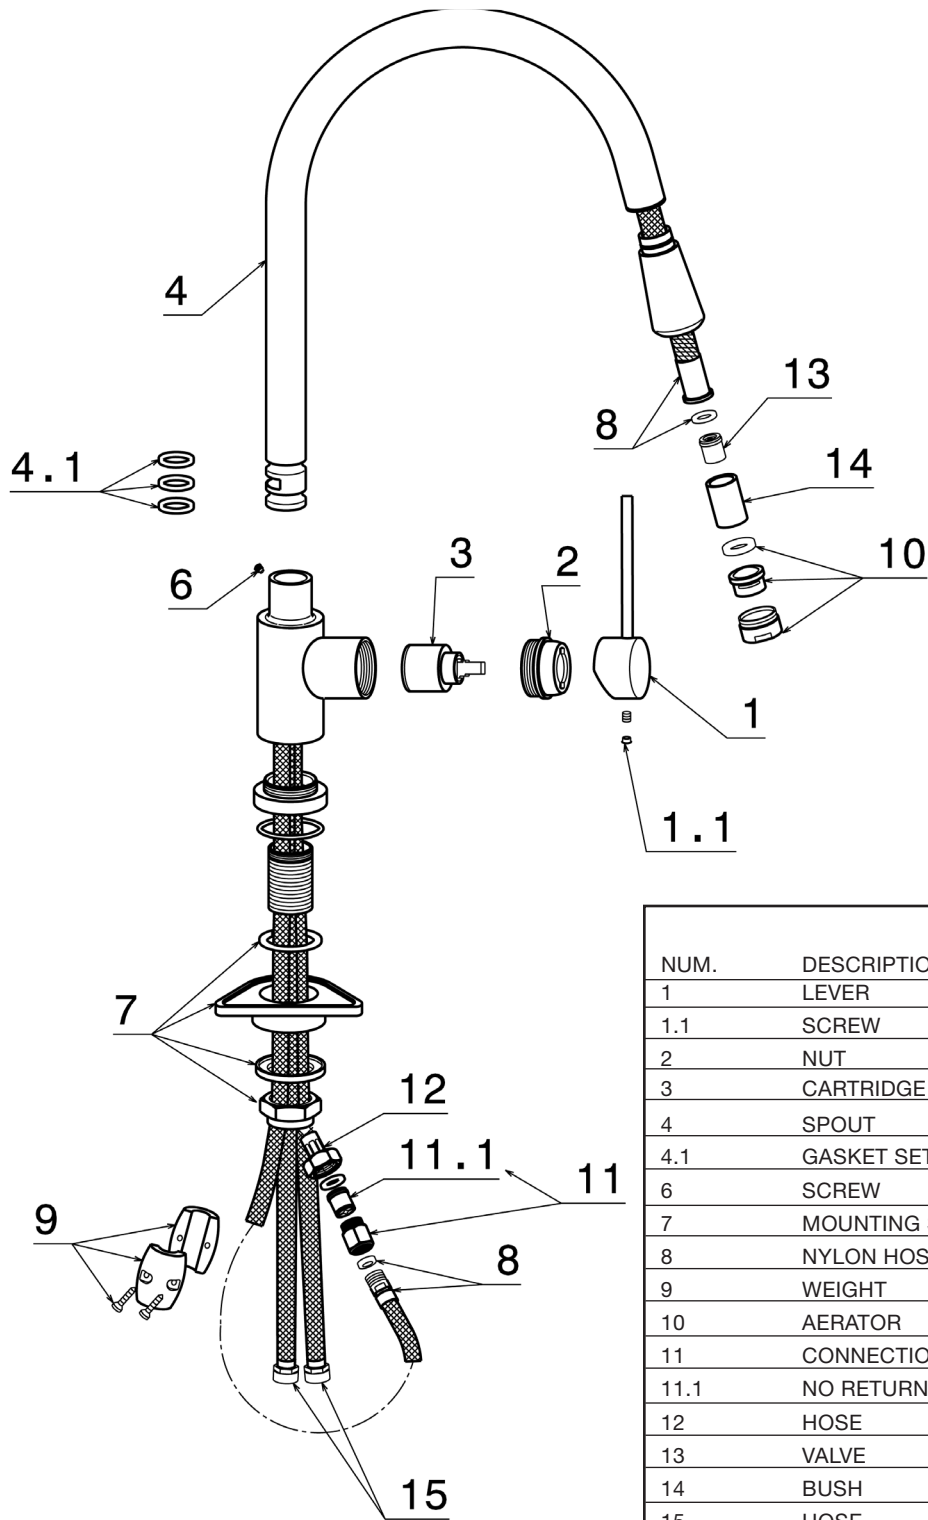

BLANCOKONTROLE™ With Pull-Down Spray

MODEL 157-098

NUM.	DESCRIPTION	DOC. PART #
1	LEVER	17970
1.1	SCREW	13504
2	NUT	11881
3	CARTRIDGE	14720
4	SPOUT	15913
4.1	GASKET SET	13323
6	SCREW	10236
7	MOUNTING SET	12040
8	NYLON HOSE	15111
9	WEIGHT	16599
10	AERATOR	89
11	CONNECTION VALVE	15751
11.1	NO RETURN VALVE	13612
12	HOSE	15008
13	VALVE	10696
14	BUSH	15909
15	HOSE	15007