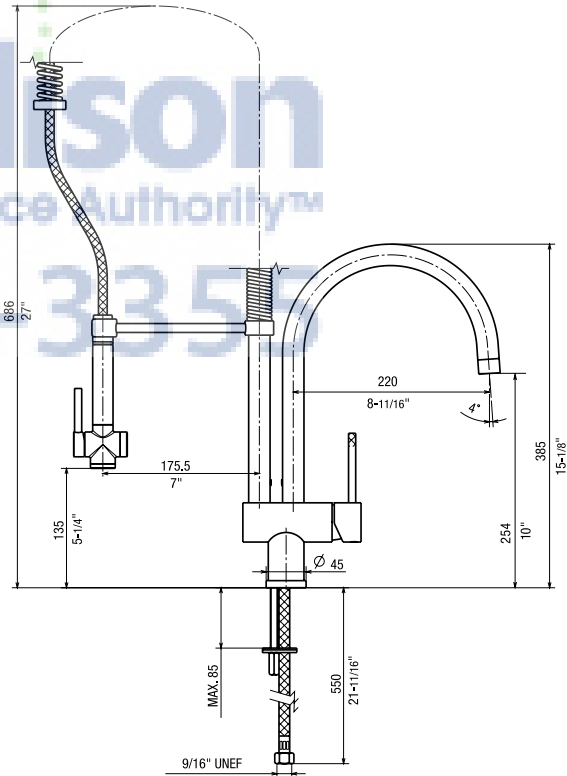

PRODUCT SPECIFICATION

Kitchen faucet to include modern arc primary tap and hanging pressure sprayer with stainless steel hose protector coil. Solid brass body and ceramic disc cartridge. Faucet dimensions to be as follows: Reach: 8-5/8"; Spout Height: 10". Reversible mounting hardware to adapt to thick or thin mounting surfaces. Kitchen faucet to be BLANCO MASTER GOURMET™, Model 157-084-_____ in _____ finish.

- Polished Chrome 157-084-CR
- Stainless (Satin Nickel) 157-084-ST

MODEL 157-084

NOMINAL DIMENSIONS

MODEL	REACH	SPOUT HEIGHT	FAUCET HEIGHT
157-084	8-5/8	10	27

JOB INFORMATION

Job Name: _____

Contact: _____

Date Specified: _____

Specifier: _____

Contractor: _____

See next page for exploded parts drawing and parts list.

BLANCO AMERICA
800.451.5782
www.blancoamerica.com

BLANCO MASTER GOURMET™

MODEL 157-084

NUM.	DOC. PART #
1	18350
1.1	16125
2	16801
3	14720
4	15308
4.1	93
4.2	10459
4.3	18352
5	15309
6	18332
7	18354
8	15103
9	16686
9.1	16667
10	15310
11	15311
12	18307
13	15312
14	15314
14.1	15304
14.2	15313
15	18302
16	12308
17	15007
18	15702