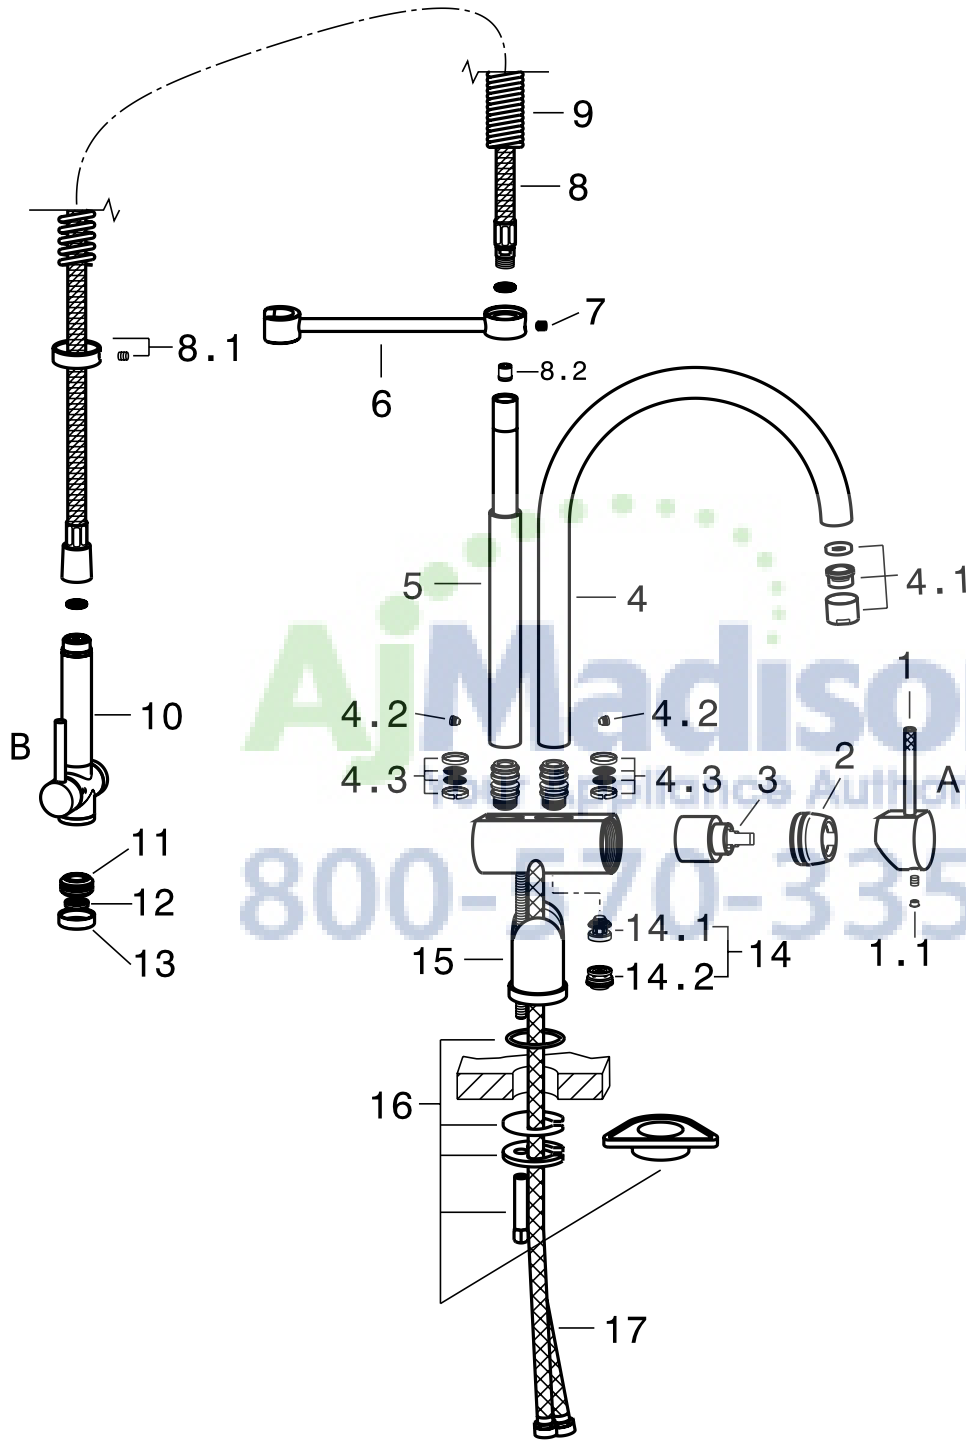

FEATURED MODEL

157-084-CR BLANCO MASTER GOURMET™ Faucet in Polished Chrome

ADDITIONAL MODELS

157-084-ST Stainless (Satin Nickel)

FEATURES

- Professional series standard bearer
- Modern arc primary tap with minimalist side lever
- Hanging pressure sprayer with stainless steel hose protector coil
- Solid brass body
- Ceramic disc cartridge
- Reversible mounting hardware adapts to thick or thin mounting surfaces
- 2.2 G.P.M. flow rate
- Installation in a 1-3/8" hole

PRODUCT SPECIFICATION

Kitchen faucet to include modern arc primary tap and hanging pressure sprayer with stainless steel hose protector coil. Solid brass body and ceramic disc cartridge. Faucet dimensions to be as follows: Reach: 8-5/8"; Spout Height: 10". Reversible mounting hardware to adapt to thick or thin mounting surfaces. Kitchen faucet to be BLANCO MASTER GOURMET™, Model 157-084-_____ in _____ finish.

- Polished Chrome 157-084-CR
- Stainless (Satin Nickel) 157-084-ST

MODEL 157-084

NOMINAL DIMENSIONS

MODEL	REACH	SPOUT HEIGHT	FAUCET HEIGHT
157-084	8-5/8	10	27

JOB INFORMATION

Job Name: _____

Contact: _____

Date Specified: _____

Specifier: _____

Contractor: _____

See next page for exploded parts drawing and parts list.

BLANCO AMERICA
800.451.5782
www.blancoamerica.com

BLANCO MASTER GOURMET™

MODEL 157-084

NUM.	DOC. PART #
1	18350
1.1	16125
2	16801
3	14720
4	15308
4.1	93
4.2	10459
4.3	18352
5	15309
6	18332
7	18354
8	15103
9	16686
9.1	16667
10	15310
11	15311
12	18307
13	15312
14	15314
14.1	15304
14.2	15313
15	18302
16	12308
17	15007
18	15702