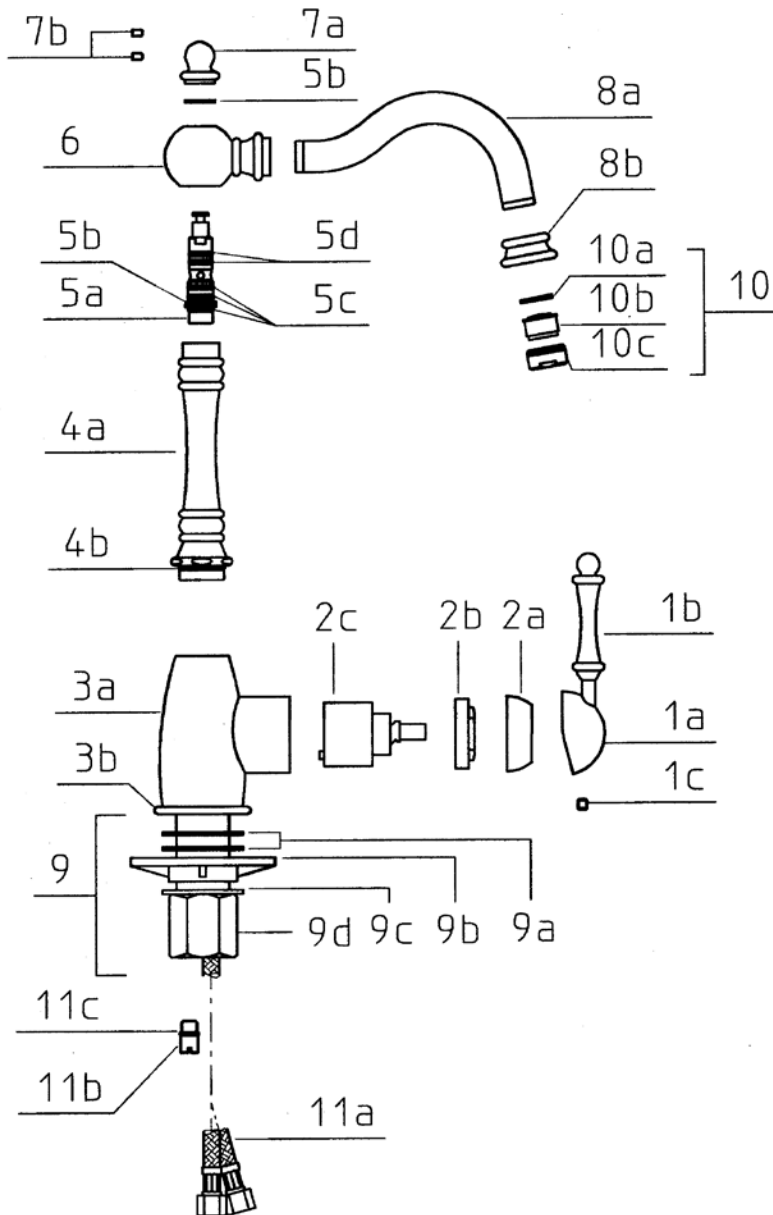

### FEATURES

- Solid brass body
- Ceramic disc cartridge
- 2.2 G.P.M. flow rate
- Extra long supply lines
- Installation in a 1-3/8" hole

### PRODUCT SPECIFICATION

Bar faucet to include solid brass body, lever handle and ceramic disc cartridge. Faucet dimensions to be as follows: Reach: 7"; Spout Height: 8-1/4". Bar faucet to be BLANCOGRACE™, Model 157-056-\_\_\_\_\_ in \_\_\_\_\_ finish.

### NOMINAL DIMENSIONS

MODEL	REACH	SPOUT HEIGHT	FAUCET HEIGHT
157-056	7	8-1/4	12

See next page for exploded parts drawing and parts list.

### BLANCOGRACE™ MODEL 157-056

NUM.	PART #	DESCRIPTION
1A	3550	HANDLE
1B	3586	LEVER
1C	3549	SCREW
2A	1303	CAP
2B	1304	NUT
2C	2809	CARTRIDGE
3A	3551	BODY
3B	3552	BASE
4A	3565	STEM
4B	2.62X21.89	O-RING
5A	3556	GROOVED SLEEVE
5B	3785	TEFLON RING
5C	2.62X10.77	O-RING
5D	2.5X9.4	O-RING
6	3557	SPOUT HOUSING
7A	3560	DECORATIVE KNOB
7B	3206	SCREW
8A	3566	SPOUT
8B	3555	AERATOR BASE
9	1-2359	MOUNTING NUT ASSY
9A	48X34X2	RUBBER WASHER
9B	3109	PLASTIC BASE
9C	2258	METAL WASHER
9D	2359	NUT
10	1-676	AERATOR
10A		RUBBER WASHER
10B		SCREEN
10C		AERATOR RING
11A	2350	HOSE
11B	3161	PLUG
11C	1.78x7.94	O-RING