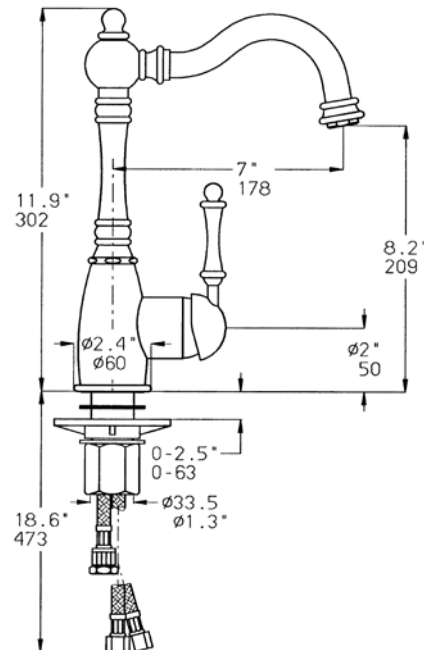

### FEATURES

- Solid brass body
- Ceramic disc cartridge
- 2.2 G.P.M. flow rate
- Extra long supply lines
- Installation in a 1-3/8" hole

### PRODUCT SPECIFICATION

Bar faucet to include solid brass body, lever handle and ceramic disc cartridge. Faucet dimensions to be as follows: Reach: 7"; Spout Height: 8-1/4". Bar faucet to be BLANCOGRACE™, Model 157-056-\_\_\_\_\_ in \_\_\_\_\_ finish.

- Polished Chrome 157-056-CR
- Stainless (Satin Nickel) 157-056-ST

MODEL 157-056

### NOMINAL DIMENSIONS

MODEL	REACH	SPOUT HEIGHT	FAUCET HEIGHT
157-056	7	8-1/4	12

See next page for exploded parts drawing and parts list.