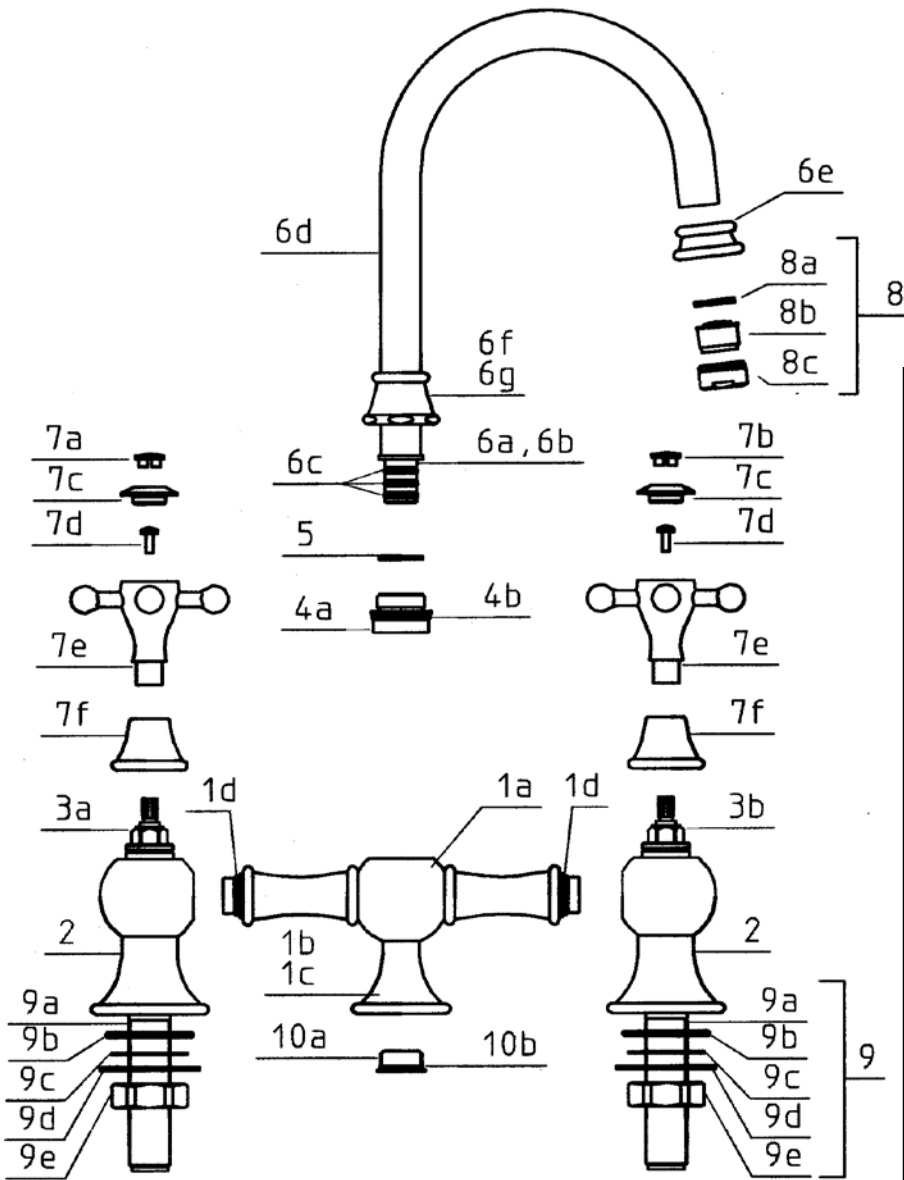

FEATURED MODEL

157-055-CR BLANCOBRIDGE™ Bar Faucet in Polished Chrome

ADDITIONAL MODELS

157-055-ST Stainless (Satin Nickel)

FEATURES

- Solid brass body
- Ceramic disc cartridge
- 2.2 G.P.M. flow rate
- Extra long supply lines
- Installation in a 1-3/8" hole

PRODUCT SPECIFICATION

Bar faucet to include solid brass body, cross handles and ceramic disc cartridge. Faucet dimensions to be as follows: Reach: 6"; Spout Height: 8". Bar faucet to be BLANCOBRIDGE™, Model 157-055-_____ in _____ finish.

- Polished Chrome 157-055-CR
- Stainless (Satin Nickel) 157-055-ST

MODEL 157-055

NOMINAL DIMENSIONS

MODEL	REACH	SPOUT HEIGHT	FAUCET HEIGHT
157-055	6	8	12-1/2

See next page for exploded parts drawing and parts list.

NUM.	PART #	DESCRIPTION
1A	3532	BRIDGE BODY
1B	3534	BASE
1C	2.5X9.4	O-RING
1D	2.62X15.08	O-RING
2	3533	VALVE HOUSING
3A	3614	COLD CARTRIDGE RIGHT
3B	3615	HOT CARTRIDGE LEFT
4A	3543	NIPPLE
4B	2.62X21.89	O-RING
5	3785	TEFLON RING
6A	3544	NIPPLE
6B	2X14	O-RING
6C	2.62X10.77	O-RING
6D	3529	SPOUT
6E	3555	AERATOR BASE
6F	3542	NUT
6G	2X20	O-RING
7A	304	BUTTON
7B	305	BUTTON
7C	3612	BUTTON BASE
7D	2312	SCREW
7E	1-3611	CROSS HANDLE
7F	3535	DECORATIVE CAP
8	1-676	AERATOR
8A		RUBBER WASHER
8B		SCREEN
8C		AERATOR RING
9	1-3538	MOUNTING NUT ASSY
9A	3536	MOUNTING SLEEVE
9B	2.62X37.77	O-RING
9C	38X21X1	RUBBER WASHER
9D	1041	METAL RING
9E	3538	NUT
10A	3528	PLUG
10B	1.78x15.6	O-RING