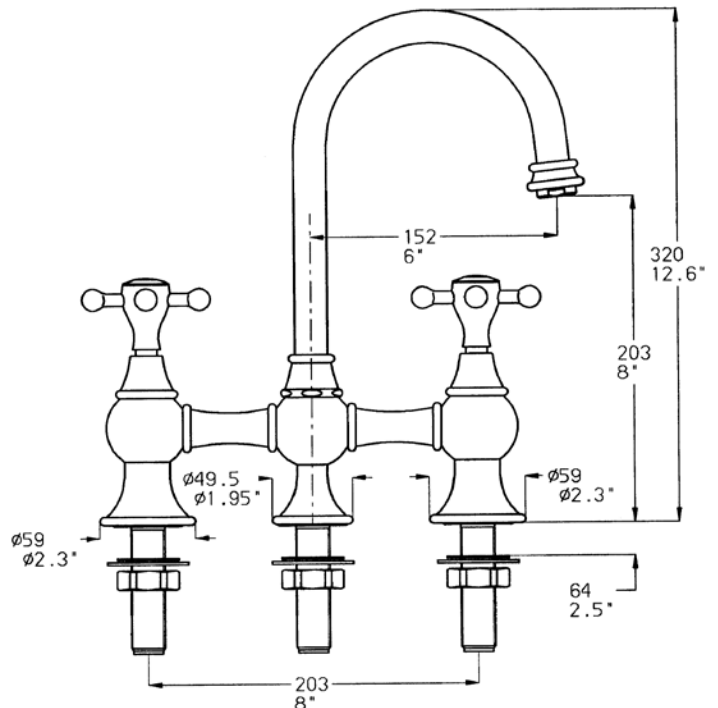

FEATURED MODEL

157-055-CR BLANCOBRIDGE™ Bar Faucet in Polished Chrome

ADDITIONAL MODELS

157-055-ST Stainless (Satin Nickel)

FEATURES

- Solid brass body
- Ceramic disc cartridge
- 2.2 G.P.M. flow rate
- Extra long supply lines
- Installation in a 1-3/8" hole

PRODUCT SPECIFICATION

Bar faucet to include solid brass body, cross handles and ceramic disc cartridge. Faucet dimensions to be as follows: Reach: 6"; Spout Height: 8". Bar faucet to be BLANCOBRIDGE™, Model 157-055-_____ in _____ finish.

- Polished Chrome 157-055-CR
- Stainless (Satin Nickel) 157-055-ST

MODEL 157-055

NOMINAL DIMENSIONS

MODEL	REACH	SPOUT HEIGHT	FAUCET HEIGHT
157-055	6	8	12-1/2

See next page for exploded parts drawing and parts list.

NUM.	PART #	DESCRIPTION
1A	3532	BRIDGE BODY
1B	3534	BASE
1C	2.5X9.4	O-RING
1D	2.62X15.08	O-RING
2	3533	VALVE HOUSING
3A	3614	COLD CARTRIDGE RIGHT
3B	3615	HOT CARTRIDGE LEFT
4A	3543	NIPPLE
4B	2.62X21.89	O-RING
5	3785	TEFLON RING
6A	3544	NIPPLE
6B	2X14	O-RING
6C	2.62X10.77	O-RING
6D	3529	SPOUT
6E	3555	AERATOR BASE
6F	3542	NUT
6G	2X20	O-RING
7A	304	BUTTON
7B	305	BUTTON
7C	3612	BUTTON BASE
7D	2312	SCREW
7E	1-3611	CROSS HANDLE
7F	3535	DECORATIVE CAP
8	1-676	AERATOR
8A		RUBBER WASHER
8B		SCREEN
8C		AERATOR RING
9	1-3538	MOUNTING NUT ASSY
9A	3536	MOUNTING SLEEVE
9B	2.62X37.77	O-RING
9C	38X21X1	RUBBER WASHER
9D	1041	METAL RING
9E	3538	NUT
10A	3528	PLUG
10B	1.78x15.6	O-RING