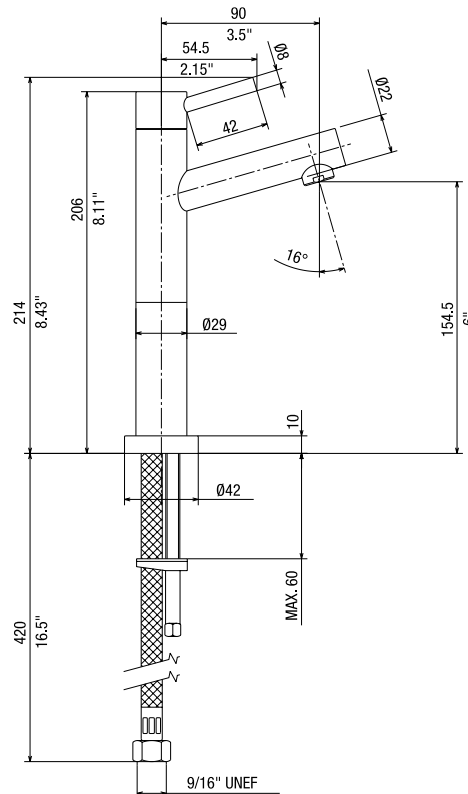

FEATURED MODEL

157-051-CR BLANCOALTA™ Bar Faucet in Polished Chrome

ADDITIONAL MODELS

157-051-ST Stainless (Satin Nickel)

FEATURES

- Cold water only
- Solid brass body
- Ceramic disc cartridge
- Extra long supply lines
- 2.2 G.P.M. flow rate
- Installation in a 1-3/8" hole

PRODUCT SPECIFICATION

Cold water only bar faucet to include solid brass body, minimalist lever handle, and ceramic disc cartridge. Faucet dimensions to be as follows: Reach: 3-1/2"; Spout Height: 6". Reversible mounting hardware to adapt to thick or thin mounting surfaces. Bar faucet to be BLANCOALTA™, Model 157-051-_____ in _____ finish.

- Polished Chrome 157-051-CR
- Stainless (Satin Nickel) 157-051-ST

MODEL 157-051

NOMINAL DIMENSIONS

MODEL	REACH	SPOUT HEIGHT	FAUCET HEIGHT
157-051	3-1/2	6	8-1/2

JOB INFORMATION

Job Name: _____

Contact: _____

Date Specified: _____

Specifier: _____

Contractor: _____

See next page for exploded parts drawing and parts list.

BLANCO AMERICA
800.451.5782
www.blancoamerica.com

BLANCOALTA™ MODEL 157-051