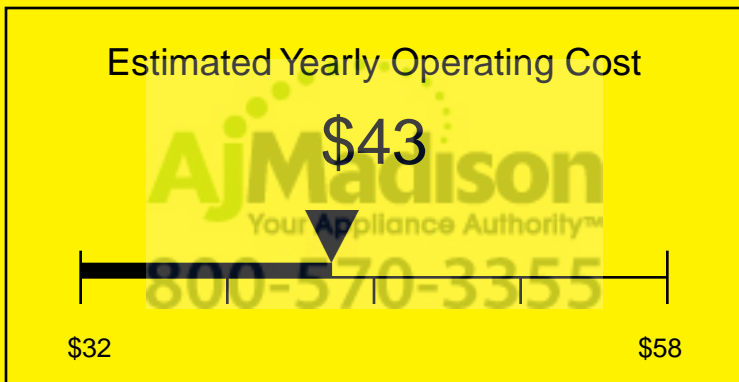

# ENERGYGUIDE

REFRIGERATOR  
Defrost: Automatic

FF6L7BIADA  
5.5 Cubic Feet

Compare the energy use of this product with others  
before you buy

**405kWh**

Estimated Yearly Electricity Use

Your cost will depend on your utility rates

Based on a 2007 U.S. Government national average cost of 10.65 cents per kWh for electricity. Your actual operating cost will vary depending on your local utility rates and your use of the product.