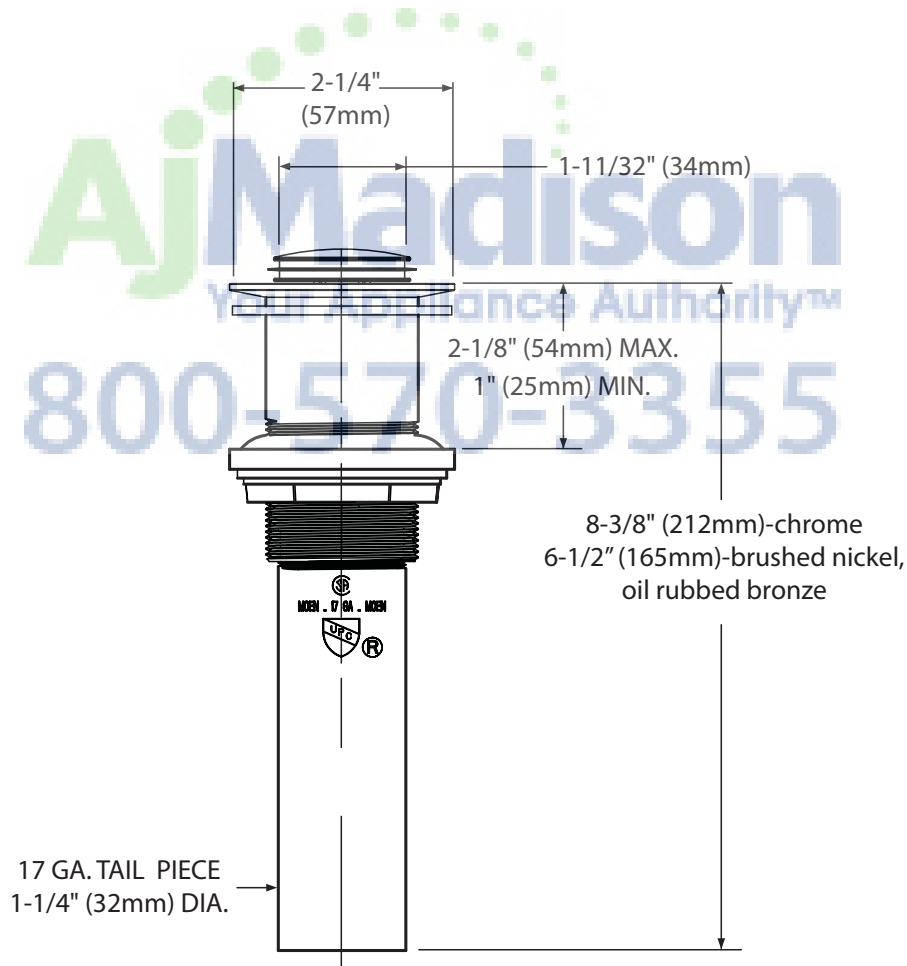

Buy it for looks. Buy it for life.®

Specifications

DESCRIPTION

- Metal construction with chrome plated, LifeShine® brushed bronze, LifeShine® brushed nickel, oil rubbed bronze or antique bronze finish
- Spring loaded push button waste assembly
- Without overflow
- Ideal for vessel sinks

1-1/4" Push Button Drain without Overflow

Models: 140780, 140780BB, 140780BN, 140780ORB, 140780AZ

CRITICAL DIMENSIONS

(DO NOT SCALE)