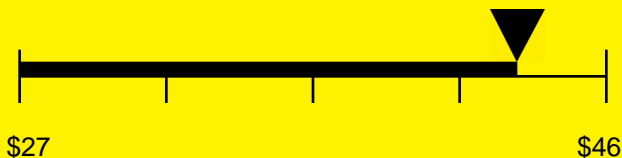

ENERGYGUIDE

REFRIGERATOR
Defrost: Automatic

FF7LADA
5.5 Cubic Feet

Compare the energy use of this product with others
before you buy

Estimated Yearly Operating Cost

\$43

405kWh

Estimated Yearly Electricity Use

Your cost will depend on your utility rates

Based on a 2007 U.S. Government national average cost of 10.65 cents per kWh for electricity. Your actual operating cost will vary depending on your local utility rates and your use of the product.