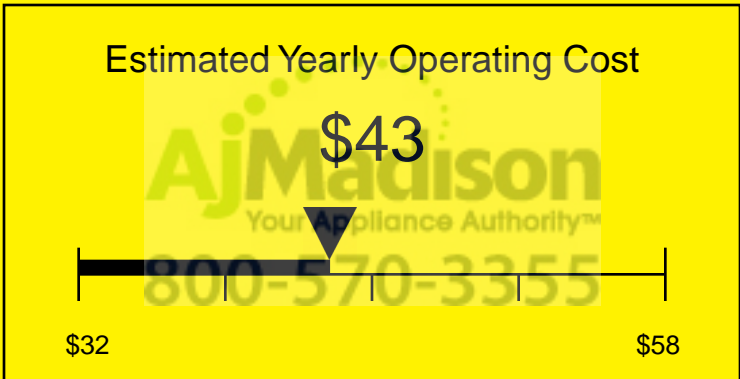

ENERGYGUIDE

REFRIGERATOR
Defrost: Automatic

FF67BI Series
5.5 Cubic Feet

Compare the energy use of this product with others
before you buy

405kWh

Estimated Yearly Electricity Use

Your cost will depend on your utility rates

Based on a 2007 U.S. Government national average cost of 10.65 cents per kWh for electricity. Your actual operating cost will vary depending on your local utility rates and your use of the product.