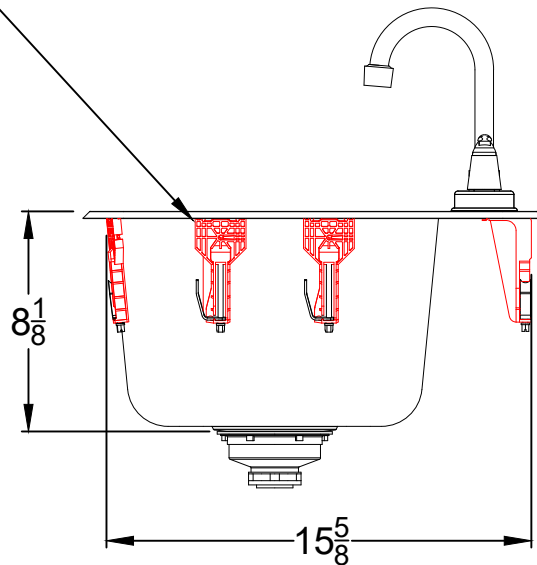

WWW.BULLBBQ.COM

SPEC SHEET OUTLINE

ITEM# 12391

DESCRIPTION -

LARGE STAINLESS STEEL SINK
SINK AND FAUCET

PERSPECTIVE VIEW

WITH INSTALLATION
CUT OUT DIMENSIONS

TOP VIEW

6 SINK MOUNTS ARE SET IN LOCATION BY
PERMANATE MOUNTING PINS COMING FROM SINK
AND 2 MOUNT BASES SET IN PLACE FROM FACTORY

FRONT VIEW

RIGHT SIDE VIEW

NOTES:

- 1) ALL DIMENSIONS ARE IN INCH UNITS
- 2) REFER TO PERSPECTIVE VIEW FOR INSTALLATION CUTOUT DIMENSIONS.
- 3) 1-1/2 INCH DRAIN