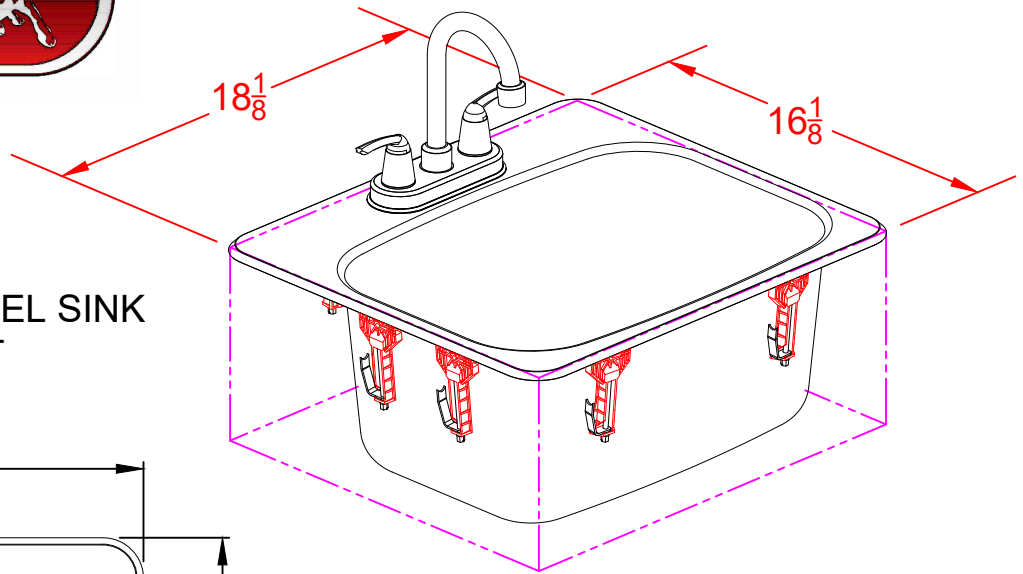

WWW.BULLBBQ.COM

SPEC SHEET OUTLINE

ITEM# 12391

DESCRIPTION -

LARGE STAINLESS STEEL SINK
SINK AND FAUCET

PERSPECTIVE VIEW

WITH INSTALLATION
CUT OUT DIMENSIONS

TOP VIEW

6 SINK MOUNTS ARE SET IN LOCATION BY
PERMANATE MOUNTING PINS COMING FROM SINK
AND 2 MOUNT BASES SET IN PLACE FROM FACTORY

FRONT VIEW

RIGHT SIDE VIEW

NOTES:

- 1) ALL DIMENSIONS ARE IN INCH UNITS
- 2) REFER TO PERSPECTIVE VIEW FOR INSTALLATION CUTOUT DIMENSIONS.
- 3) 1-1/2 INCH DRAIN