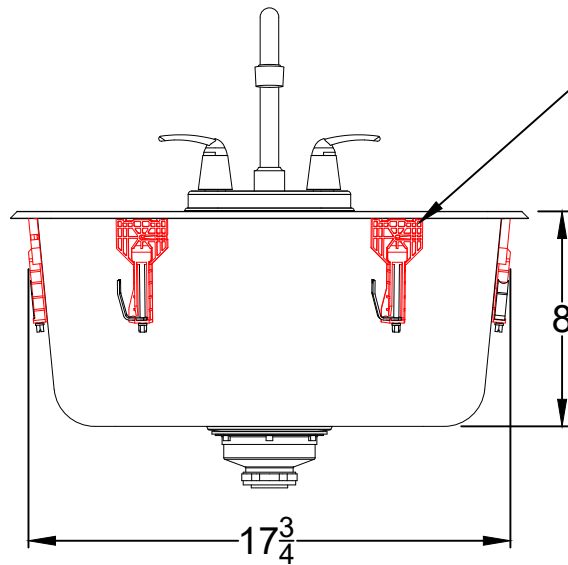

WWW.BULLBBQ.COM

SPEC SHEET OUTLINE

ITEM# 12391

DESCRIPTION -

LARGE STAINLESS STEEL SINK
SINK AND FAUCET

PERSPECTIVE VIEW

WITH INSTALLATION
CUT OUT DIMENSIONS

TOP VIEW

6 SINK MOUNTS ARE SET IN LOCATION BY
PERMANATE MOUNTING PINS COMING FROM SINK
AND 2 MOUNT BASES SET IN PLACE FROM FACTORY

FRONT VIEW

RIGHT SIDE VIEW

NOTES:

- 1) ALL DIMENSIONS ARE IN INCH UNITS
- 2) REFER TO PERSPECTIVE VIEW FOR INSTALLATION CUTOUT DIMENSIONS.
- 3) 1-1/2 INCH DRAIN