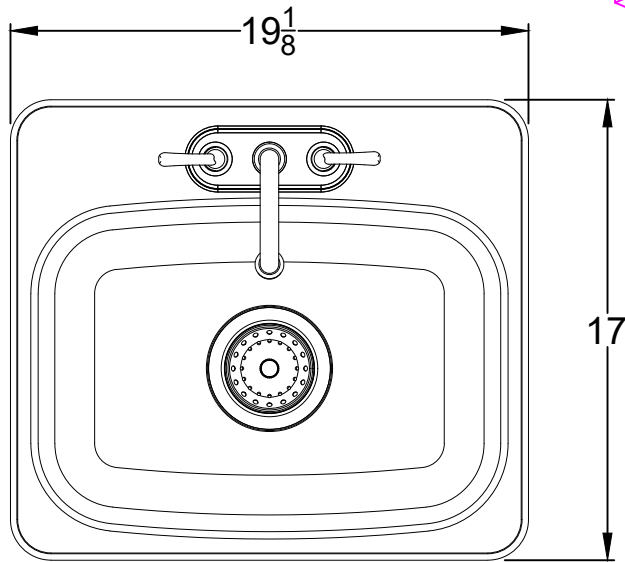

WWW.BULLBBQ.COM

SPEC SHEET OUTLINE

ITEM# 12391

DESCRIPTION -

LARGE STAINLESS STEEL SINK
SINK AND FAUCET

PERSPECTIVE VIEW

WITH INSTALLATION
CUT OUT DIMENSIONS

TOP VIEW

6 SINK MOUNTS ARE SET IN LOCATION BY
PERMANATE MOUNTING PINS COMING FROM SINK
AND 2 MOUNT BASES SET IN PLACE FROM FACTORY

FRONT VIEW

RIGHT SIDE VIEW

NOTES:

- 1) ALL DIMENSIONS ARE IN INCH UNITS
- 2) REFER TO PERSPECTIVE VIEW FOR INSTALLATION CUTOUT DIMENSIONS.
- 3) 1-1/2 INCH DRAIN