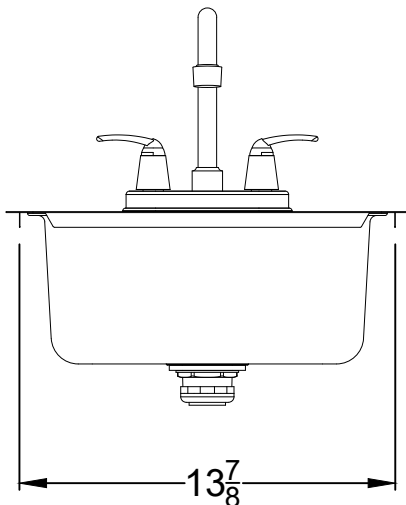

WWW.BULLBBQ.COM

SPEC SHEET OUTLINE

ITEM# 12389

DESCRIPTION -

SMALL STAINLESS-STEEL SINK
SINK AND FAUCET

PERSPECTIVE VIEW

WITH INSTALLATION
CUT OUT DIMENSIONS

TOP VIEW

FRONT VIEW

RIGHT SIDE VIEW

NOTES:

- 1) ALL DIMENSIONS ARE IN INCH UNITS
- 2) REFER TO PERSPECTIVE VIEW FOR INSTALLATION CUTOUT DIMENSIONS.
- 3) 1-1/2 INCH DRAIN

v.2022.05.13