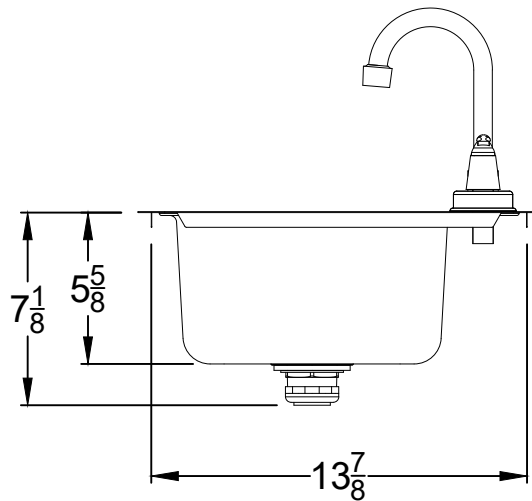

WWW.BULLBBQ.COM

SPEC SHEET OUTLINE

ITEM# 12389

DESCRIPTION -

SMALL STAINLESS-STEEL SINK
SINK AND FAUCET

PERSPECTIVE VIEW

WITH INSTALLATION
CUT OUT DIMENSIONS

TOP VIEW

FRONT VIEW

RIGHT SIDE VIEW

NOTES:

- 1) ALL DIMENSIONS ARE IN INCH UNITS
- 2) REFER TO PERSPECTIVE VIEW FOR INSTALLATION CUTOUT DIMENSIONS.
- 3) 1-1/2 INCH DRAIN

v.2022.05.13