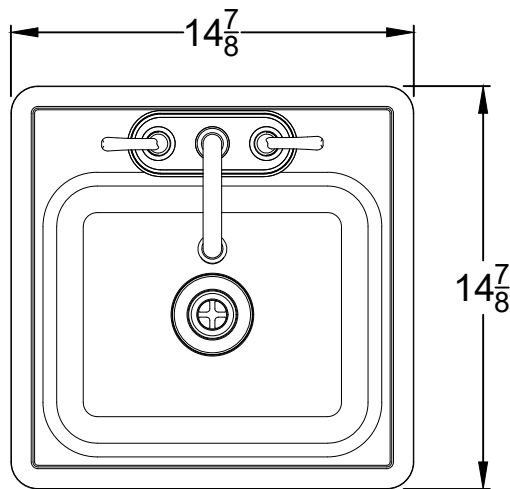

WWW.BULLBBQ.COM

SPEC SHEET OUTLINE

ITEM# 12389

DESCRIPTION -

SMALL STAINLESS-STEEL SINK
SINK AND FAUCET

PERSPECTIVE VIEW

WITH INSTALLATION
CUT OUT DIMENSIONS

TOP VIEW

FRONT VIEW

RIGHT SIDE VIEW

NOTES:

- 1) ALL DIMENSIONS ARE IN INCH UNITS
- 2) REFER TO PERSPECTIVE VIEW FOR INSTALLATION CUTOUT DIMENSIONS.
- 3) 1-1/2 INCH DRAIN

v.2022.05.13