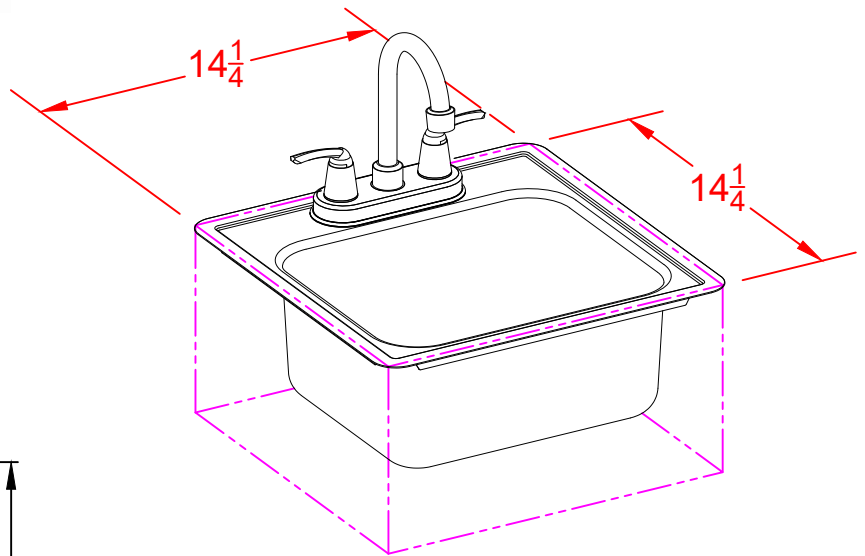

WWW.BULLBBQ.COM

SPEC SHEET OUTLINE

ITEM# 12389

DESCRIPTION -

SMALL STAINLESS-STEEL SINK
SINK AND FAUCET

PERSPECTIVE VIEW

WITH INSTALLATION
CUT OUT DIMENSIONS

TOP VIEW

FRONT VIEW

RIGHT SIDE VIEW

NOTES:

- 1) ALL DIMENSIONS ARE IN INCH UNITS
- 2) REFER TO PERSPECTIVE VIEW FOR INSTALLATION CUTOUT DIMENSIONS.
- 3) 1-1/2 INCH DRAIN

v.2022.05.13