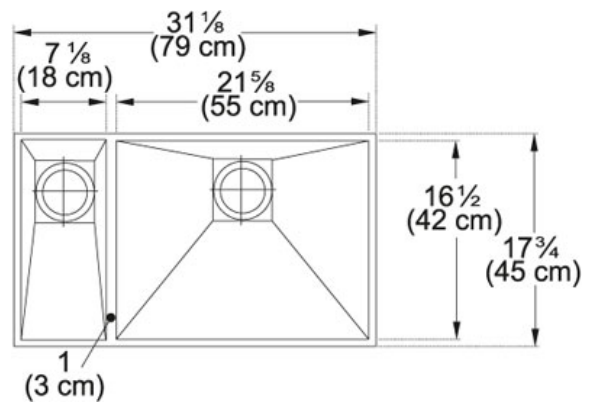

## Product Information

Article Number	122.0074.965
US Part Number	PKX160LH
Cabinet Size	33"
Waste Outlet Diameter	3 1/2"
Faucet Hole	None
Dimensions	31 1/8" x 17 3/4"
Bowl Size	21 5/8" x 16 1/2" x 9 7/8"
Small Bowl Size	7 1/8" x 16 1/2" x 7 1/8"
Number of Bowls	2
Cut-Out Size	755 mm x 420 mm
Cut-Out Template	Yes
Type of Material	16 ga Stainless Steel
Opposite Configuration	122.0080.011