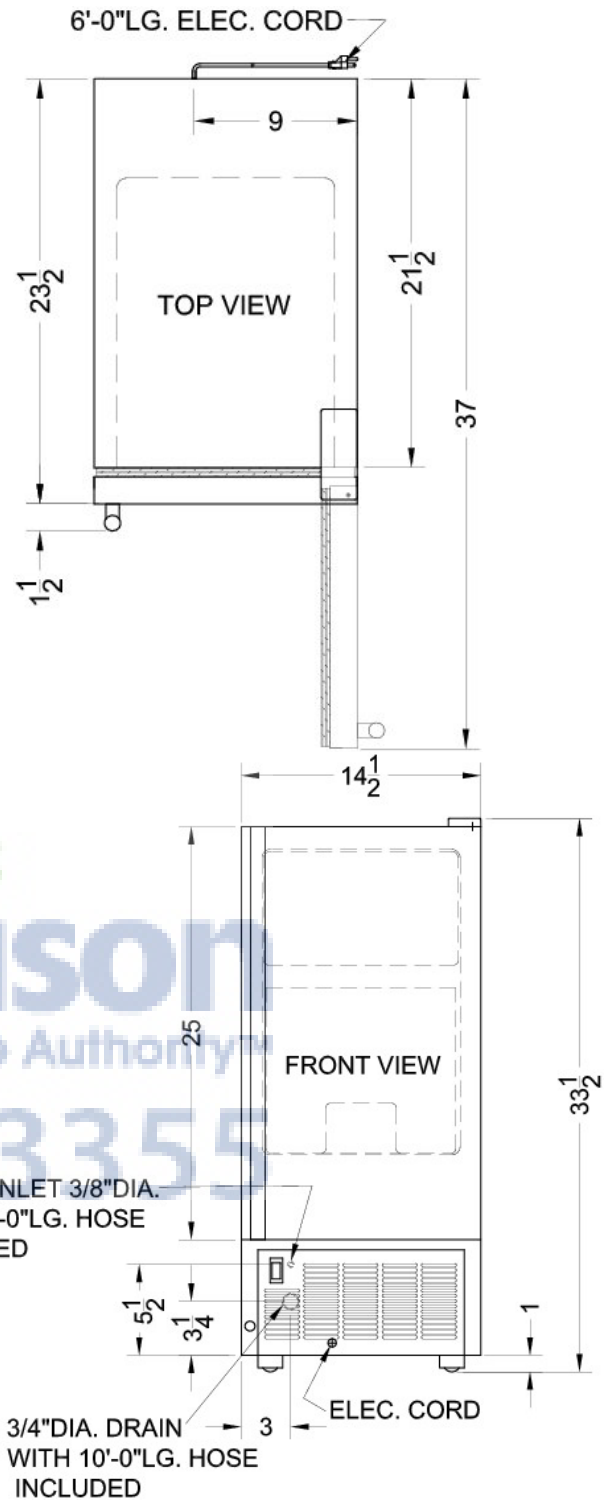

BIM44

33.5" x 14.75" x 23.5" (H x W x D)

Undercounter icemaker with automatic defrost for built-in or free-standing use

Highlights:

Flexible design allows built-in or freestanding use

Automatic defrost saves on user maintenance

Slim 15" width fits any tight spot

Automatic defrost	Simplify appliance care by letting your icemaker defrost itself
Reversible platinum door	Keep your options flexible with a reversible door that's easy to switch when your arrangement changes
Full-length handle	Sturdy chrome handle from the top of the door to the bottom
Built-in capable	Make the best use of space by installing your icemaker under the counter and flush with other cabinets
Fully finished cabinet	Allows the icemaker to be used as a freestanding model
Insulated storage bin	Ice stays solid in this cold-protected bin
100% CFC free	Environmentally friendly design without ozone-damaging chemicals
Ice scoop	Included for your convenience

Specifications:

Height	33.5"
Width	14.75"
Depth	23.5"
Interior Height 1	18.5"
Interior Width 1	12.0"
Interior Depth 1	16.0"
Shipping Weight	115.0 lbs.
US Electrical Safety	UL
Canadian Electrical Safety	ULC
Amps	4.8
Voltage/Frequency	115 V AC/60 Hz
Reversible Door Swing	Reversible
Defrost Type	Automatic
Depth with door at 90°/176;	37.0"
Height to Hinge Cap	33.5"
Thermostat Type	Dial
Condensor Location	Rear of Unit
Freon Type	R134a
Low Side PSI	120.0
High Side PSI	350.0
Level Legs Quantity	4
Freon Oz	6.35
Compressor Warranty	5 Years
Parts/Labor Warranty	1 Year
Sanitation	NSF