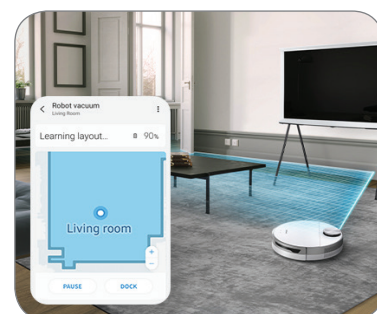

VR30T85513W

Signature Features

Clean Station

- A convenient and hygienic way to empty your dustbin while trapping 99.999%¹ of fine dust.

LiDAR Sensor-Precision Mapping

- Cleans your home more efficiently using detailed floor maps controlled via mobile device.²

Comprehensive 5-Layer HEPA Filtration

- Releases clean air with an advanced 5-layer filtration system. Filters trap 99.99%¹ of micro dust.

Available Color

White

Clean Station

LiDAR Sensor-Precision Mapping

Features

- Clean Station
- LiDAR Sensor-Precision Mapping
- Comprehensive 5-Layer HEPA Filtration
- Intelligent Power Control
- No-Go Zone/Select & Go
- Live Cleaning Report
- Washable Dust Bin
- High-Efficiency Brush

Accessories

- Extra Filter
- Dust Bags (2)
- Extra Side Brush

Jet Bot+ Robot Vacuum with Clean Station

VR30T85513W

SAMSUNG

Features

Clean Station – A convenient and hygienic way to empty your dustbin while trapping 99.999%¹ of fine dust.