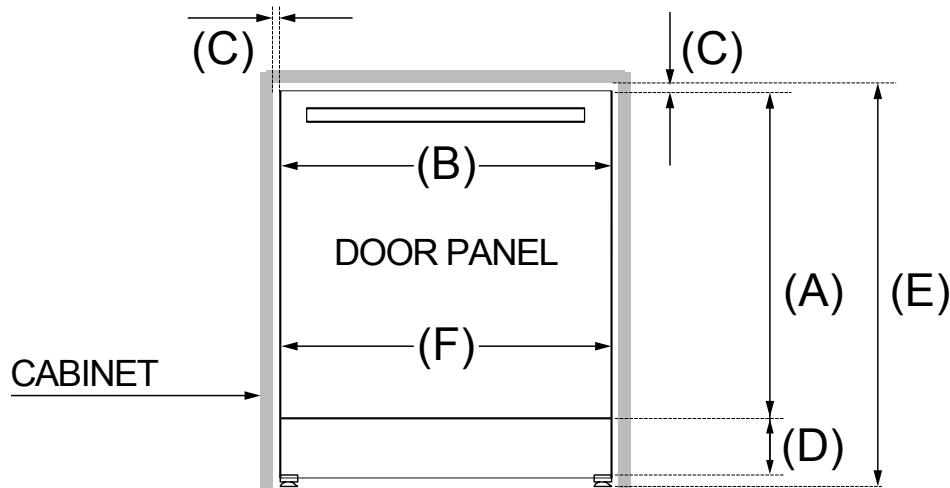

BIANCO MATT FRONT DOOR PANEL FOR 24" BUILT-IN TALL TUB DISHWASHERS

SP24DTB

NOTE: The dishwasher comes with a black, adjustable-height, toe kick to fit a tall cabinet niche.

DIMENSIONS - INCHES (MILLIMETERS)		
(A)	Height of panel	29 13/16" (757)
(B)	Width of panel	23 7/16" (596)
(C)	Gap between panel and cutout opening	1/8" (3)
(D)	Toe kick height	min 3 1/8" (80) - max 5 1/8" (130)
(E)	Cutout opening height	min 34" (864) - max 36" (914)
(F)	Cutout opening width	23 5/8" (600) - 24" (610)
Thickness of panel		3/4" (19)

WEIGHT - POUNDS (KILOGRAMS)	
Weight of panel	12 lbs (5.5 kg)