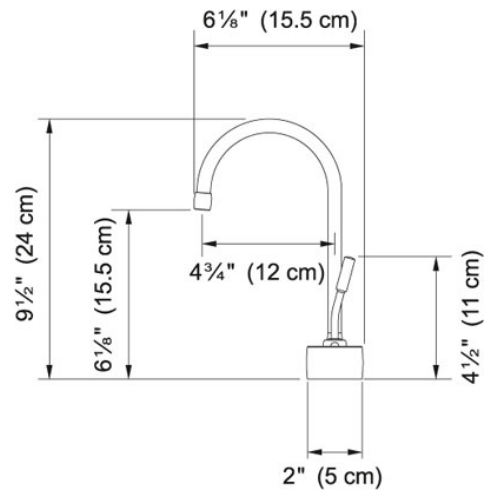

Hot Water Dispenser - LB7100 | 119.0504.395

FAMILY : Point of Use and Filtration | SERIES : Hot Water Dispenser - LB7100 | INSTALLATION TYPE : Point of Use and Filtration | INSTALLATION TYPE : Point of Use and Filtration | STYLE : Contemporary | MODEL : LB7180C | FINISH : Satin Nickel

TECHNICAL DATA

Version	Hot Water Dispenser
Applicable to	1 3/8"

Hot Water Dispenser - LB7100 | 119.0504.395

FAMILY : **Point of Use and Filtration** | SERIES : **Hot Water Dispenser - LB7100** | INSTALLATION TYPE : **Point of Use and Filtration** | INSTALLATION TYPE : **Point of Use and Filtration** | STYLE : **Contemporary** | MODEL : **LB7180C** | FINISH : **Satin Nickel**