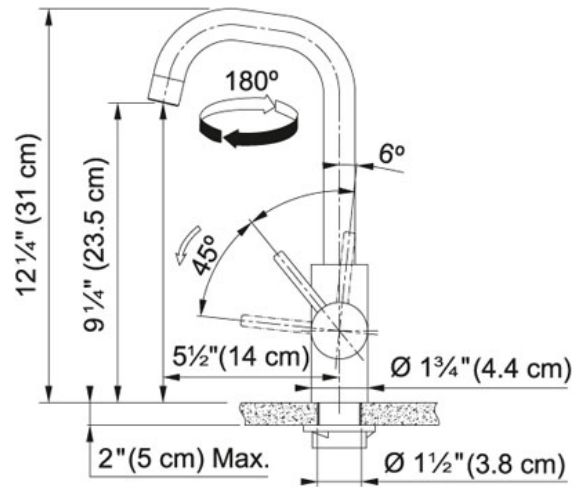

Stainless Steel | 115.0529.222

FAMILY : Faucets | FINISH : Stainless Steel | SERIES : Kubus | MODEL : Swivel Spout

TECHNICAL DATA

Type of Material	STAINLESS-STEEL
Tap Operation	Side Lever
Spout Swivel Range	180 °
Version	Swivel Spout
Cartridge	Ceramic discs
Faucet Hole	Ø-35-MM