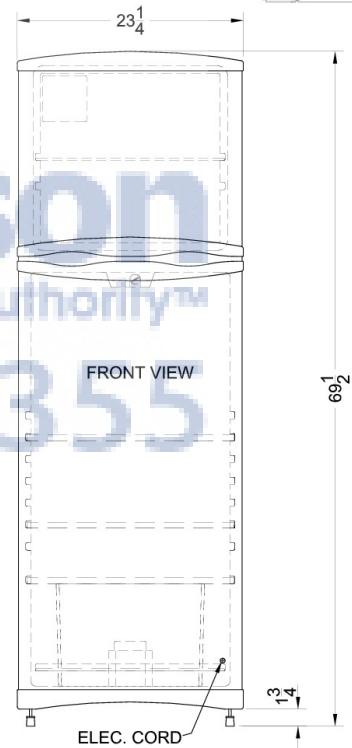

**FF1325SS**

69.5" x 23.25" x 24.0" (H x W x D)

Large capacity counter depth refrigerator-freezer with frost-free operation, stainless steel door, and platinum cabinet

**Highlights:**

- Extremely narrow width fits into even the tightest spaces
- Stainless steel door brings modern style into the kitchen
- Large capacity meets all your storage needs
- Full frost-free operation saves you maintenance

## Specifications:

Height	69.5"
Width	23.25"
Depth	24.0"
Capacity	10.18 cu.ft.
Interior Height 1	37.0"
Interior Width 1	18.5"
Interior Depth 1	14.0"
Interior Height 2	19.5"
Interior Width 2	18.5"
Interior Depth 2	10.5"
Comp Step Height	8.0"
Comp Step Width	18.5"
Comp Step Depth	6.0"
Shipping Weight	180.0 lbs.
Amps	2.6
Energy Usage/Year	386.0 kWh/year
Canadian Electrical Safety	ULC
US Electrical Safety	UL
Crisper Quantity	1
Shelf Quantity	2
Adjustable Shelf	true
Shelf Type	Glass
Crisper Cover Type	Glass
Crisper Finish	Transparent
Full Door Shelf Quantity	6
Depth with door at 90°/176;	45.5"
Defrost Type	Frost-Free
Condensor Location	Rear of Unit
Light	true
Thermostat Type	Dial
Freon Type	R134a
High Side PSI	335.0
Level Legs Quantity	2
Low Side PSI	140.0
Freon Oz	4.5
Parts/Labor Warranty	1 Year
Compressor Warranty	5 Years