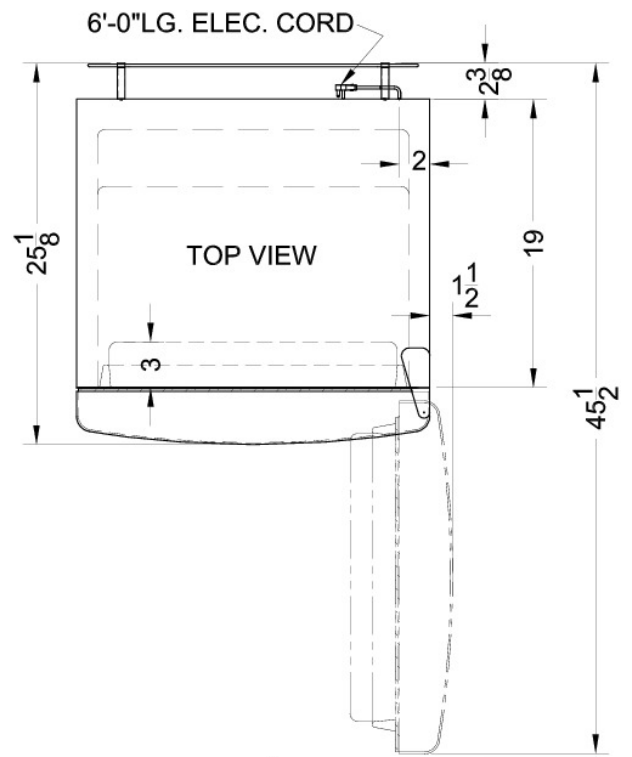

**FF1325SS**

69.5" x 23.25" x 24.0" (H x W x D)

Large capacity counter depth refrigerator-freezer with frost-free operation, stainless steel door, and platinum cabinet

**Highlights:**

- Extremely narrow width fits into even the tightest spaces
- Stainless steel door brings modern style into the kitchen
- Large capacity meets all your storage needs
- Full frost-free operation saves you maintenance

## Specifications:

Height	69.5"
Width	23.25"
Depth	24.0"
Capacity	10.18 cu.ft.
Interior Height 1	37.0"
Interior Width 1	18.5"
Interior Depth 1	14.0"
Interior Height 2	19.5"
Interior Width 2	18.5"
Interior Depth 2	10.5"
Comp Step Height	8.0"
Comp Step Width	18.5"
Comp Step Depth	6.0"
Shipping Weight	180.0 lbs.
Amps	2.6
Energy Usage/Year	386.0 kWh/year
Canadian Electrical Safety	ULC
US Electrical Safety	UL
Crisper Quantity	1
Shelf Quantity	2
Adjustable Shelf	true
Shelf Type	Glass
Crisper Cover Type	Glass
Crisper Finish	Transparent
Full Door Shelf Quantity	6
Depth with door at 90°/176;	45.5"
Defrost Type	Frost-Free
Condensor Location	Rear of Unit
Light	true
Thermostat Type	Dial
Freon Type	R134a
High Side PSI	335.0
Level Legs Quantity	2
Low Side PSI	140.0
Freon Oz	4.5
Parts/Labor Warranty	1 Year
Compressor Warranty	5 Years