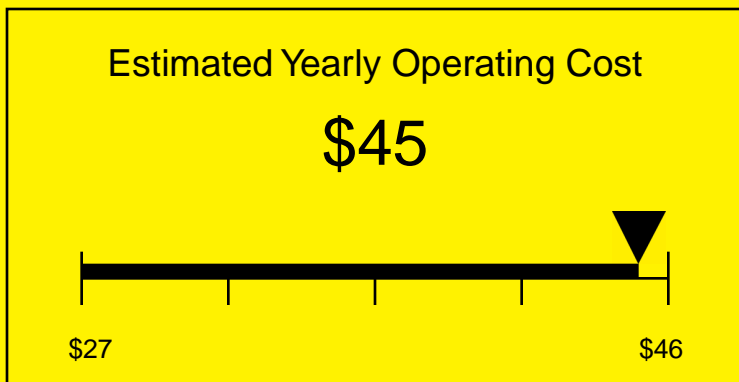

ENERGYGUIDE

REFRIGERATOR
Defrost: Automatic

SP6DS2DOS
5.4 Cubic Feet

Compare the energy use of this product with others
before you buy

Your cost will depend on your utility rates

Based on a 2007 U.S. Government national average cost of 10.65 cents per kWh for electricity. Your actual operating cost will vary depending on your local utility rates and your use of the product.