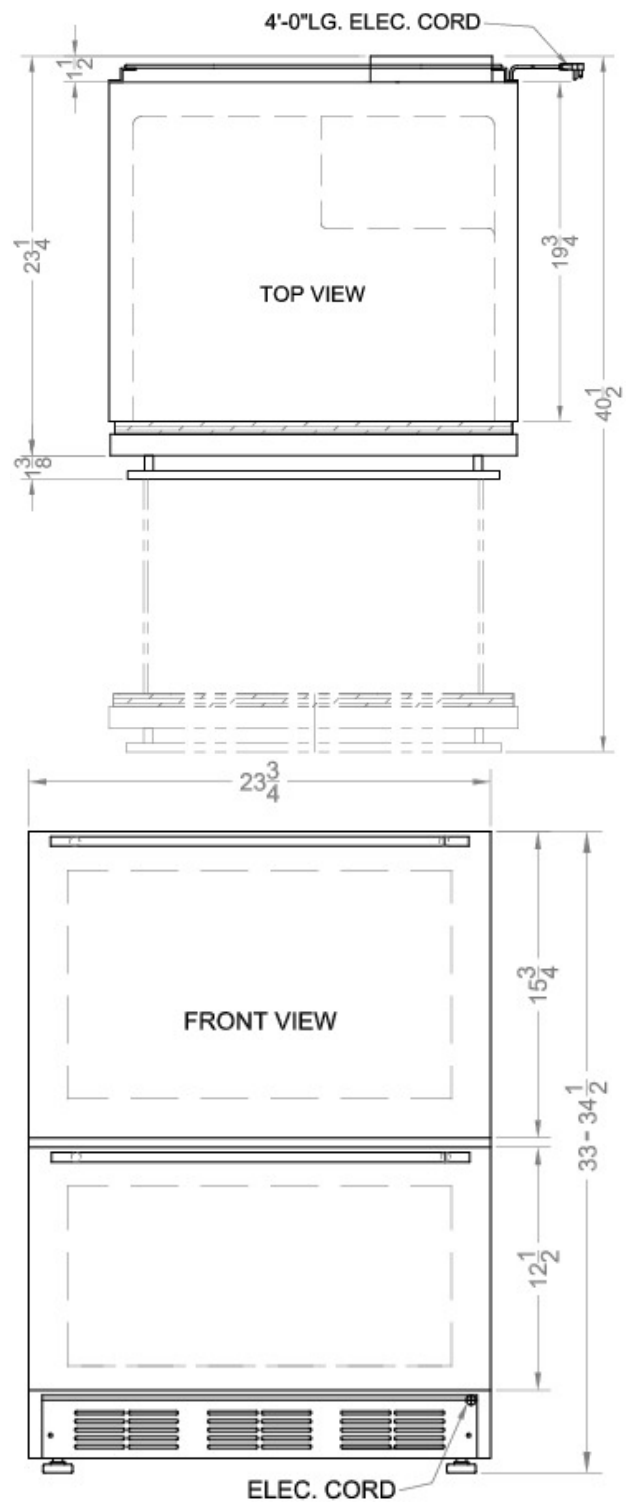

## SP6DS2D

33.25" x 23.75" x 23.58" (H x W x D)

Two-drawer built-in stainless steel refrigerator with auto defrost

### Highlights:

Complete stainless steel construction for durable elegance

Perfectly sized to fit under counters and in tight 24 inch spaces

Flexible design allows built-in or freestanding use

Undercounter all-refrigerator	Perfectly sized at 24 inches wide for easy placement in any location
Complete stainless steel construction	Enhance any room with durable luxury
Automatic defrost	Reduced maintenance with auto defrost system
Built-in capable	Make the best use of space by installing your appliance under the counter
Fully finished cabinet	Allows the unit to be used freestanding
Stainless steel construction	Interior and exterior built from solid stainless steel
Internal fan	Fan-forced cooling ensures the unit is evenly cooled from top to bottom
Rapid chill compartment	Special rear section is perfect for chilling wine and beer from room to drinking temperature in under an hour
Large top drawer	Holds two liter bottles, gallon containers, and wine bottles in 12 1/2" height
Stainless steel handles	Thin horizontal handles add a touch of professional style

## Specifications:

Height	33.25 up to 34.5"
Width	23.75"
Depth	23.58"
Capacity	5.5 cu.ft.
Ext Depth with Handle	24.63"
Interior Height 1	27.75"
Interior Width 1	20.0"
Interior Depth 1	17.5"
Comp Step Height	7.0"
Comp Step Width	20.0"
Comp Step Depth	6.0"
Height Adjustable	true
Shipping Weight	140.0 lbs.
Amps	1.3
Energy Usage/Year	405.0 kWh/year
US Electrical Safety	UL
Canadian Electrical Safety	ULC
Defrost Type	Automatic
Depth with door at 90°	40.5"
Thermostat Type	Dial
Condensor Location	Rear of Unit
Fan Type	Interior and Exterior
High Side PSI	285.0
Level Legs Quantity	4
Freon Type	R134a
Low Side PSI	70.0
Freon Oz	1.8
Parts/Labor Warranty	1 Year
Compressor Warranty	5 Years