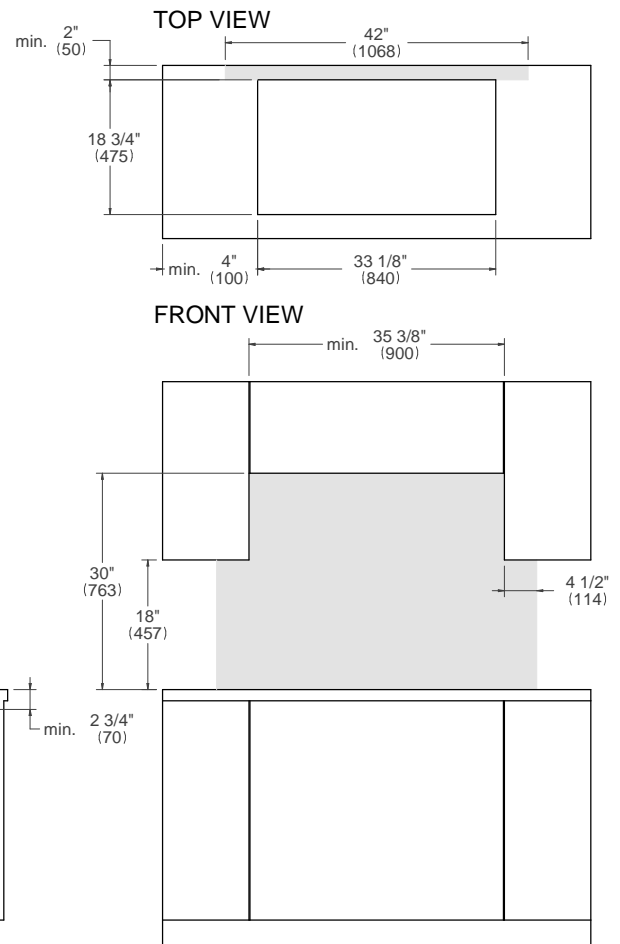

PE365TX

36" BUILT-IN INDUCTION COOKTOP WITH STAINLESS STEEL FRAME
TFT INTERFACE WITH AUTOMATED SENSOR COOKING

PRODUCT DIMENSIONS

TOP VIEW

FRONT VIEW

SIDE VIEW

ELECTRICAL & GAS CONNECTION

E A properly-grounded, horizontally-mounted electrical receptacle should be installed according this drawing.

INSTALLATION REQUIREMENTS

Combustible material cannot be located within shaded area above countertop.

CUTOUT DIMENSIONS

For installation of multiple products in combination, refer to the Design Guide at us.bertazzoni.com or ca.bertazzoni.com