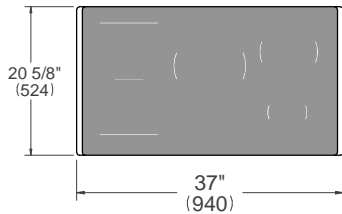

PE365TX

36" BUILT-IN INDUCTION COOKTOP WITH STAINLESS STEEL FRAME
TFT INTERFACE WITH AUTOMATED SENSOR COOKING

PRODUCT DIMENSIONS

TOP VIEW

FRONT VIEW

SIDE VIEW

ELECTRICAL & GAS CONNECTION

E A properly-grounded, horizontally-mounted electrical receptacle should be installed according this drawing.