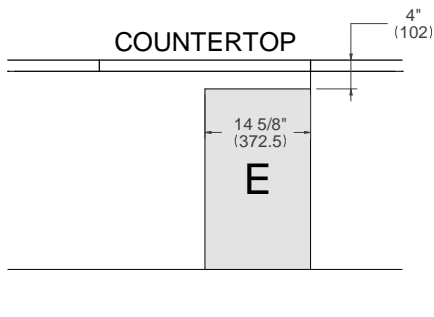

PE365TX

36" BUILT-IN INDUCTION COOKTOP WITH STAINLESS STEEL FRAME
TFT INTERFACE WITH AUTOMATED SENSOR COOKING

PRODUCT DIMENSIONS

TOP VIEW

FRONT VIEW

SIDE VIEW

ELECTRICAL & GAS CONNECTION

E A properly-grounded, horizontally-mounted electrical receptacle should be installed according this drawing.