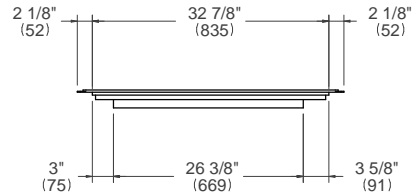

PE365TX

36" BUILT-IN INDUCTION COOKTOP WITH STAINLESS STEEL FRAME
TFT INTERFACE WITH AUTOMATED SENSOR COOKING

PRODUCT DIMENSIONS

TOP VIEW

FRONT VIEW

SIDE VIEW

ELECTRICAL & GAS CONNECTION

E A properly-grounded, horizontally-mounted electrical receptacle should be installed according this drawing.