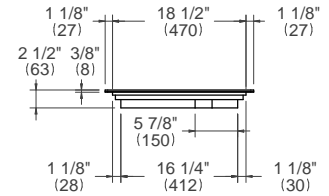

PE365TX

36" BUILT-IN INDUCTION COOKTOP WITH STAINLESS STEEL FRAME
TFT INTERFACE WITH AUTOMATED SENSOR COOKING

PRODUCT DIMENSIONS

TOP VIEW

FRONT VIEW

SIDE VIEW

ELECTRICAL & GAS CONNECTION

E A properly-grounded, horizontally-mounted electrical receptacle should be installed according this drawing.