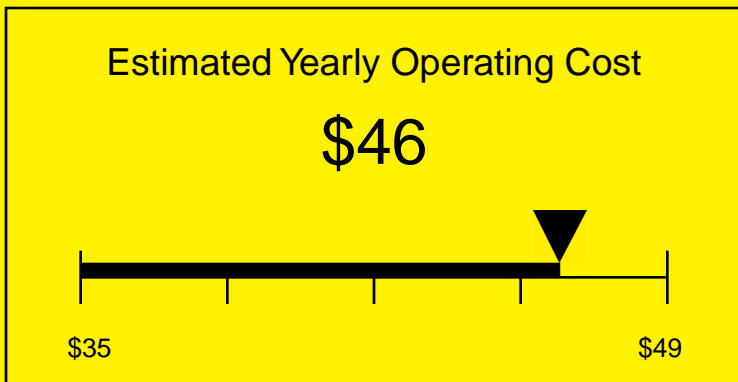

ENERGYGUIDE

REFRIGERATOR
Defrost: Automatic

SCR600BLPUB
5.5 Cubic Feet

Compare the energy use of this product with others
before you buy

Your cost will depend on your utility rates

Based on a 2007 U.S. Government national average cost of 10.65 cents per kWh for electricity. Your actual operating cost will vary depending on your local utility rates and your use of the product.