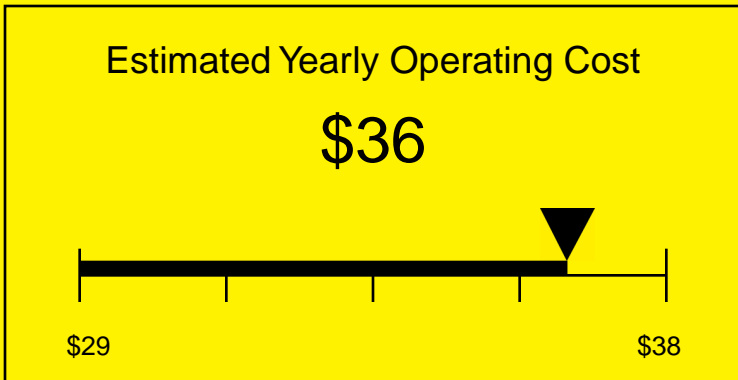

# ENERGYGUIDE

REFRIGERATOR-FREEZER  
Defrost: Manual

BI605BSSVH  
6.1 Cubic Feet

Compare the energy use of this product with others  
before you buy

Your cost will depend on your utility rates

Based on a 2007 U.S. Government national average cost of 10.65 cents per kWh for electricity. Your actual operating cost will vary depending on your local utility rates and your use of the product.