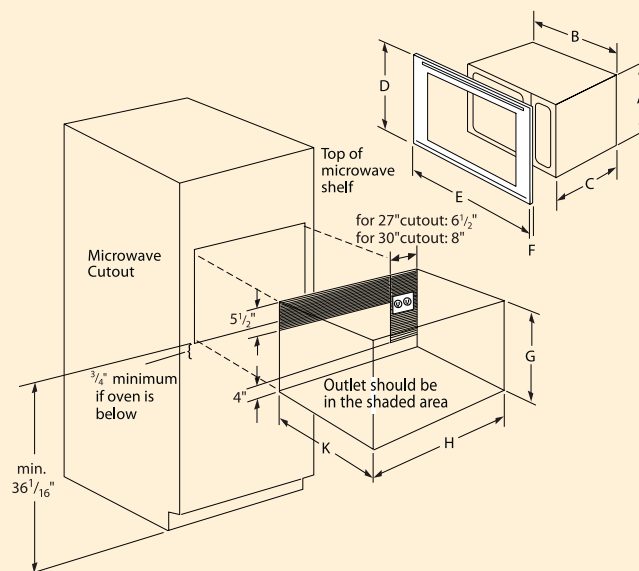

27" - 30" Microwave		Overall Dimensions	
A		14 12/16"	
B		23 7/8"	
C		19 5/16"	
D		20 1/2"	
E-27"		26 3/4"	
E-30"		29 3/4"	
F		1 1/2"	
		Cutout Dimensions	
		27"	30"
G		19 7/8"	19 7/8"
H		25 7/16"	28 7/16"
K		21"	21"
		Interior Dimensions	
Height		9 1/2"	
Width		16 1/4"	
Depth		16 12/16"	

Type	Convection Microwave
Trim Kit Options	27" and 30"
Color Options	
Stainless Steel	<b>HMB8050</b>
Black	<b>HMB8060</b>
White	<b>HMB8020</b>
<b>Main Microwave Features</b>	
Microwave Power	1,000 watt
Power Levels	10
Microwave Technology	Inverter
Cavity Size	1.5 cu.ft.
Turntable	Recessed Ceramic 15"
Convection Cooking	1,400 watt
Auto Cook	9 recipes
Auto Convection Cook	Cake / Pie
Quick Defrost	•
Auto Reheat	•
Sensor Popcorn	•
Keep Warm	•
Display	Amber Scroll Text
Clock	•
Kitchen Timer	•
Delay Start	•
Quick Minute	•
More / Less	•
Pause / Stop	•
Trim Kit 30"	HMT80x0
Trim Kit 27"	HMT87x0
Amps	20
Power Supply	120 Volt, 60 Hz