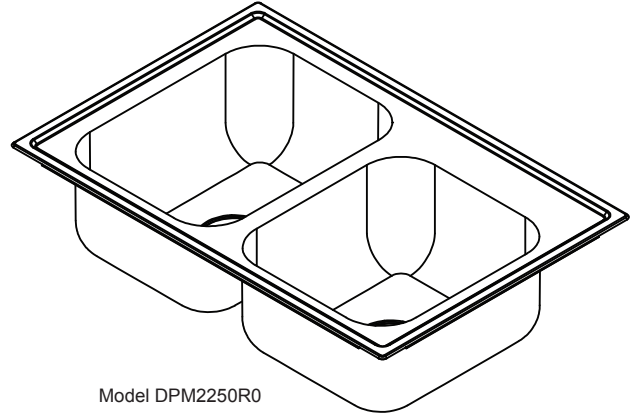

DAYTON® SPECIFICATIONS

Dayton® Premium Double Bowl Sink Model DPC2250R

GENERAL

Sink is formed of #20 (1mm) gauge, type 301, nickel-bearing stainless steel. Top mount.

DESIGN FEATURES

Bowl Depth: 8" (203mm)

Rim Height: 1/4" (6.3mm)

Coved Corners: 3" (76mm) vertical and 2-1/4" (57mm) horizontal radius

Finish: Exposed surfaces are polished to a Premium Highlighted Satin finish.

Underside: Fully undercoated to dampen sound and reduce condensation.

OTHER

Drain Opening: 3-1/2" (89mm)

OPTIONAL ACCESSORIES

Bottom Grid: GBG1318SS (large bowl), GBG1415SS (small bowl)

Cutting Boards: CB1516 (small bowl), CBR1316 (large bowl)

Drain: D1125

Rinsing Baskets: LKWRB1316SS (small bowl), LKWRB1318SS (large bowl), LKWERBSS (either bowl)

Utensil Caddy: LKWUCSS

Sink complies with ASME A112.19.3-2008 / CSA B45.4-08.

These sinks are listed by the International Association of Plumbing and Mechanical Officials as meeting the requirements of the Uniform Plumbing Code and the National Plumbing Code of Canada.

Model DPM2250R0

SINK DIMENSIONS (INCHES)*

Model Number	Overall		Inside Left Bowl			Inside Right Bowl			Cutout in Countertop (1-1/2" (38mm) Radius Corners)		No. of 1-1/2" (38mm) Dia. Faucet Holes	Minimum Cabinet Size
	L	W	L	W	D	L	W	D	L	W		
DPC2250R	33 (838mm)	22 (559mm)	13-1/2 (343mm)	18-1/4 (464mm)	8 (203mm)	14 (356mm)	15-3/4 (400mm)	8 (203mm)	32-3/8 (822mm)	21-3/8 (543mm)	1, 2, S2 3, or 4	36 (914mm)

*Length is left to right. Width is front to back.