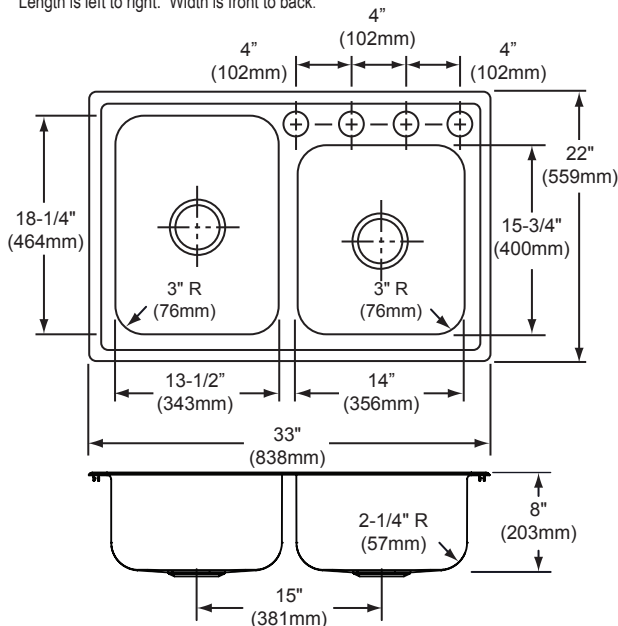

### DESIGN FEATURES

Bowl Depth: 8" (203mm)

Rim Height: 1/4" (6.3mm)

Coved Corners: 3" (76mm) vertical and 2-1/4" (57mm) horizontal radius

Finish: Exposed surfaces are polished to a Premium Highlighted Satin finish.

### SINK DIMENSIONS (INCHES)\*

Model Number	Overall		Inside Left Bowl			Inside Right Bowl			Cutout in Countertop (1-1/2" (38mm) Radius Corners)		No. of 1-1/2" (38mm) Dia. Faucet Holes	Minimum Cabinet Size
	L	W	L	W	D	L	W	D	L	W		
DPC2250R	33 (838mm)	22 (559mm)	13-1/2 (343mm)	18-1/4 (464mm)	8 (203mm)	14 (356mm)	15-3/4 (400mm)	8 (203mm)	32-3/8 (822mm)	21-3/8 (543mm)	1, 2, S2 3, or 4	36 (914mm)

\*Length is left to right. Width is front to back.