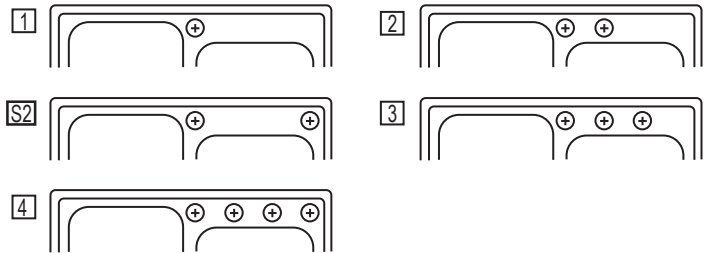

Hole Drilling Configurations

1-1/2" (38mm) Diameter Faucet Holes on 4" (102mm) Centers

U-Channel Type Mounting System