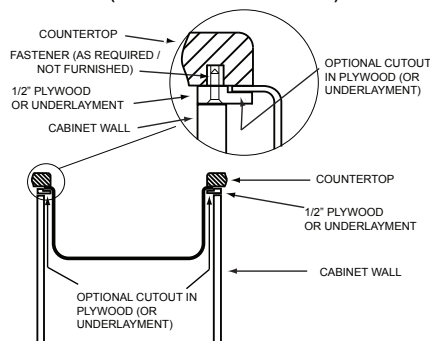

*Length is left to right. Width is front to back.

**Template is packed with every sink.

† A 27" cabinet size will require a unique installation as illustrated.

Model ELUH2317LEK Illustrated

Model ELUH231710EK Illustrated

Model ELUH231712REK Illustrated

Installation Profile for ELUH models for 27" wide cabinets (FRONT INSTALLATION VIEW)

Installation Profile for ELUH models for 30" and wider cabinets

The template provided with each ELUH sink provides the installation recommended by Elkay for 30" wide cabinets and wider.