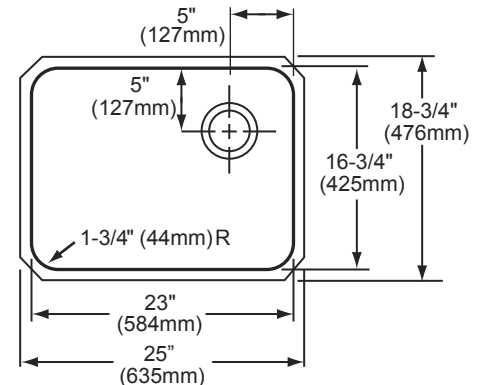

Model Number	Overall		Inside Bowl			Cutout in Countertop	3 1/2" drain opening (see below for details)	Minimum Cabinet Size
	L	W	L	W	D			
ELUH2317EK	25" (635mm)	18-3/4" (476mm)	23" (584mm)	16-3/4" (425mm)	8" (203mm)	See Template**	Rear Center	27"/30" † (686mm/762mm)
ELUH2317LEK	25" (635mm)	18-3/4" (476mm)	23" (584mm)	16-3/4" (425mm)	8" (203mm)	See Template**	Rear Left	27"/30" † (686mm/762mm)
ELUH2317REK	25" (635mm)	18-3/4" (476mm)	23" (584mm)	16-3/4" (425mm)	8" (203mm)	See Template**	Rear Right	27"/30" † (686mm/762mm)
ELUH231710EK	25" (635mm)	18-3/4" (476mm)	23" (584mm)	16-3/4" (425mm)	10" (254mm)	See Template**	Rear Center	27"/30" † (686mm/762mm)
ELUH231710LEK	25" (635mm)	18-3/4" (476mm)	23" (584mm)	16-3/4" (425mm)	10" (254mm)	See Template**	Rear Left	27"/30" † (686mm/762mm)
ELUH231710REK	25" (635mm)	18-3/4" (476mm)	23" (584mm)	16-3/4" (425mm)	10" (254mm)	See Template**	Rear Right	27"/30" † (686mm/762mm)
ELUH231712EK	25" (635mm)	18-3/4" (476mm)	23" (584mm)	16-3/4" (425mm)	12" (305mm)	See Template**	Rear Center	27"/30" † (686mm/762mm)
ELUH231712LEK	25" (635mm)	18-3/4" (476mm)	23" (584mm)	16-3/4" (425mm)	12" (305mm)	See Template**	Rear Left	27"/30" † (686mm/762mm)
ELUH231712REK	25" (635mm)	18-3/4" (476mm)	23" (584mm)	16-3/4" (425mm)	12" (305mm)	See Template**	Rear Right	27"/30" † (686mm/762mm)

*Length is left to right. Width is front to back.

**Template is packed with every sink.

† A 27" cabinet size will require a unique installation as illustrated.

Model ELUH2317LEK Illustrated

Model ELUH231710EK Illustrated

Model ELUH231712REK Illustrated

Installation Profile for ELUH models for 27" wide cabinets (FRONT INSTALLATION VIEW)

Installation Profile for ELUH models for 30" and wider cabinets

The template provided with each ELUH sink provides the installation recommended by Elkay for 30" wide cabinets and wider.