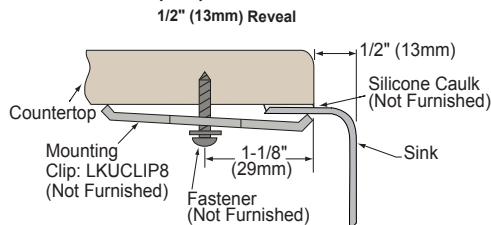

Model Number	Overall		Inside Bowl			Cutout in Countertop	3 1/2" drain opening (see below for details)	Minimum Cabinet Size
	L	W	L	W	D			
ELUH2317EK	25" (635mm)	18-3/4" (476mm)	23" (584mm)	16-3/4" (425mm)	8" (203mm)	See Template**	Rear Center	27"/30" † (686mm/762mm)
ELUH2317LEK	25" (635mm)	18-3/4" (476mm)	23" (584mm)	16-3/4" (425mm)	8" (203mm)	See Template**	Rear Left	27"/30" † (686mm/762mm)
ELUH2317REK	25" (635mm)	18-3/4" (476mm)	23" (584mm)	16-3/4" (425mm)	8" (203mm)	See Template**	Rear Right	27"/30" † (686mm/762mm)
ELUH231710EK	25" (635mm)	18-3/4" (476mm)	23" (584mm)	16-3/4" (425mm)	10" (254mm)	See Template**	Rear Center	27"/30" † (686mm/762mm)
ELUH231710LEK	25" (635mm)	18-3/4" (476mm)	23" (584mm)	16-3/4" (425mm)	10" (254mm)	See Template**	Rear Left	27"/30" † (686mm/762mm)
ELUH231710REK	25" (635mm)	18-3/4" (476mm)	23" (584mm)	16-3/4" (425mm)	10" (254mm)	See Template**	Rear Right	27"/30" † (686mm/762mm)
ELUH231712EK	25" (635mm)	18-3/4" (476mm)	23" (584mm)	16-3/4" (425mm)	12" (305mm)	See Template**	Rear Center	27"/30" † (686mm/762mm)
ELUH231712LEK	25" (635mm)	18-3/4" (476mm)	23" (584mm)	16-3/4" (425mm)	12" (305mm)	See Template**	Rear Left	27"/30" † (686mm/762mm)
ELUH231712REK	25" (635mm)	18-3/4" (476mm)	23" (584mm)	16-3/4" (425mm)	12" (305mm)	See Template**	Rear Right	27"/30" † (686mm/762mm)

*Length is left to right. Width is front to back.

**Template is packed with every sink.

† A 27" cabinet size will require a unique installation as illustrated.

Model ELUH2317LEK Illustrated

Model ELUH231710EK Illustrated

Model ELUH231712REK Illustrated

Installation Profile for ELUH models for 27" wide cabinets (FRONT INSTALLATION VIEW)

Installation Profile for ELUH models for 30" and wider cabinets

The template provided with each ELUH sink provides the installation recommended by Elkay for 30" wide cabinets and wider.