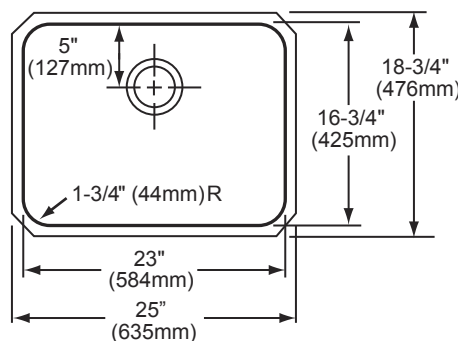

Model Number	Overall		Inside Bowl			Cutout in Countertop	3 1/2" drain opening (see below for details)	Minimum Cabinet Size
	L	W	L	W	D			
ELUH2317EK	25" (635mm)	18-3/4" (476mm)	23" (584mm)	16-3/4" (425mm)	8" (203mm)	See Template**	Rear Center	27"/30" † (686mm/762mm)
ELUH2317LEK	25" (635mm)	18-3/4" (476mm)	23" (584mm)	16-3/4" (425mm)	8" (203mm)	See Template**	Rear Left	27"/30" † (686mm/762mm)
ELUH2317REK	25" (635mm)	18-3/4" (476mm)	23" (584mm)	16-3/4" (425mm)	8" (203mm)	See Template**	Rear Right	27"/30" † (686mm/762mm)
ELUH231710EK	25" (635mm)	18-3/4" (476mm)	23" (584mm)	16-3/4" (425mm)	10" (254mm)	See Template**	Rear Center	27"/30" † (686mm/762mm)
ELUH231710LEK	25" (635mm)	18-3/4" (476mm)	23" (584mm)	16-3/4" (425mm)	10" (254mm)	See Template**	Rear Left	27"/30" † (686mm/762mm)
ELUH231710REK	25" (635mm)	18-3/4" (476mm)	23" (584mm)	16-3/4" (425mm)	10" (254mm)	See Template**	Rear Right	27"/30" † (686mm/762mm)
ELUH231712EK	25" (635mm)	18-3/4" (476mm)	23" (584mm)	16-3/4" (425mm)	12" (305mm)	See Template**	Rear Center	27"/30" † (686mm/762mm)
ELUH231712LEK	25" (635mm)	18-3/4" (476mm)	23" (584mm)	16-3/4" (425mm)	12" (305mm)	See Template**	Rear Left	27"/30" † (686mm/762mm)
ELUH231712REK	25" (635mm)	18-3/4" (476mm)	23" (584mm)	16-3/4" (425mm)	12" (305mm)	See Template**	Rear Right	27"/30" † (686mm/762mm)

*Length is left to right. Width is front to back.

**Template is packed with every sink.

† A 27" cabinet size will require a unique installation as illustrated.

Model ELUH2317LEK Illustrated

Model ELUH231710EK Illustrated

Model ELUH231712REK Illustrated

Installation Profile for ELUH models for 27" wide cabinets (FRONT INSTALLATION VIEW)

Installation Profile for ELUH models for 30" and wider cabinets

The template provided with each ELUH sink provides the installation recommended by Elkay for 30" wide cabinets and wider.