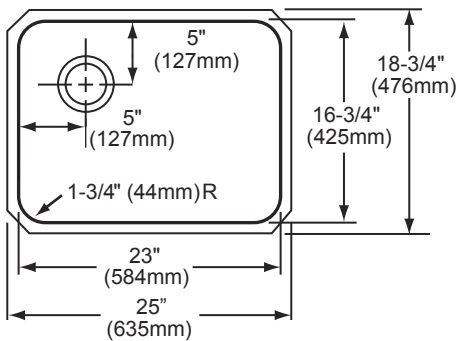

Model Number	Overall		Inside Bowl			Cutout in Countertop	3 1/2" drain opening (see below for details)	Minimum Cabinet Size
	L	W	L	W	D			
ELUH2317EK	25" (635mm)	18-3/4" (476mm)	23" (584mm)	16-3/4" (425mm)	8" (203mm)	See Template**	Rear Center	27"/30" † (686mm/762mm)
ELUH2317LEK	25" (635mm)	18-3/4" (476mm)	23" (584mm)	16-3/4" (425mm)	8" (203mm)	See Template**	Rear Left	27"/30" † (686mm/762mm)
ELUH2317REK	25" (635mm)	18-3/4" (476mm)	23" (584mm)	16-3/4" (425mm)	8" (203mm)	See Template**	Rear Right	27"/30" † (686mm/762mm)
ELUH231710EK	25" (635mm)	18-3/4" (476mm)	23" (584mm)	16-3/4" (425mm)	10" (254mm)	See Template**	Rear Center	27"/30" † (686mm/762mm)
ELUH231710LEK	25" (635mm)	18-3/4" (476mm)	23" (584mm)	16-3/4" (425mm)	10" (254mm)	See Template**	Rear Left	27"/30" † (686mm/762mm)
ELUH231710REK	25" (635mm)	18-3/4" (476mm)	23" (584mm)	16-3/4" (425mm)	10" (254mm)	See Template**	Rear Right	27"/30" † (686mm/762mm)
ELUH231712EK	25" (635mm)	18-3/4" (476mm)	23" (584mm)	16-3/4" (425mm)	12" (305mm)	See Template**	Rear Center	27"/30" † (686mm/762mm)
ELUH231712LEK	25" (635mm)	18-3/4" (476mm)	23" (584mm)	16-3/4" (425mm)	12" (305mm)	See Template**	Rear Left	27"/30" † (686mm/762mm)
ELUH231712REK	25" (635mm)	18-3/4" (476mm)	23" (584mm)	16-3/4" (425mm)	12" (305mm)	See Template**	Rear Right	27"/30" † (686mm/762mm)

*Length is left to right. Width is front to back.

**Template is packed with every sink.

† A 27" cabinet size will require a unique installation as illustrated.

Model ELUH2317LEK Illustrated

Model ELUH231710EK Illustrated