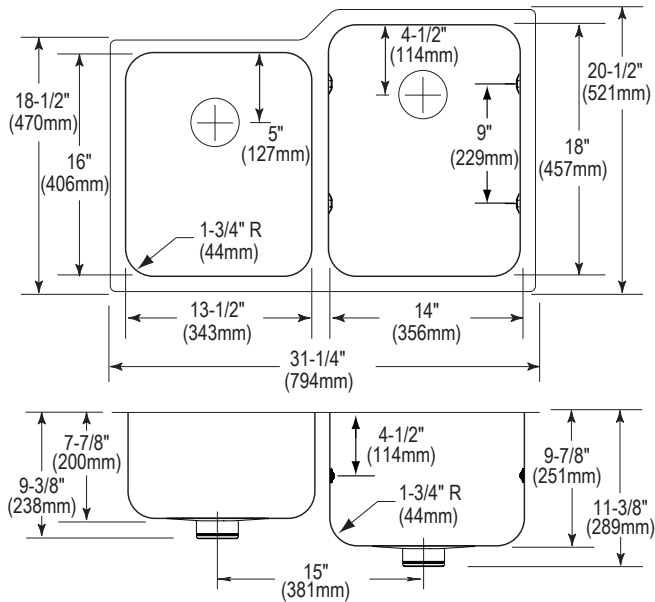

DESIGN FEATURES

Bowl Depth: 7-7/8" (200mm), Overall depth: 9-3/8" (238mm) (Small Bowl)
9-7/8" (251mm), Overall depth: 11-3/8" (289mm) (Large Bowl)

Coved Corners: 1-3/4" (44mm) vertical and horizontal radius.

Patent Pending

OTHER

Drain opening: 3-3/8" (86mm)

Suffix L (left) or R (right) denotes location of the small bowl.

NOTE: All Elkay undermount sinks are designed to affix to the underside of any solid surface countertop.

ELKAY[®]

SPECIFICATIONS

Gourmet Undermount Sink With Work Shelf and Perfect Drain™ Models ELUHWS3120LPD and ELUHWS3120RPD

SINK DIMENSIONS*

| Model Number | Overall | | | | Inside Left Bowl | | | Inside Right Bowl | | | Cutout in Countertop | Minimum Cabinet Size |
|---------------|-------------------|-------------------|-------------------|-------------------|-------------------|---------------|------------------|-------------------|---------------|------------------|----------------------|----------------------|
| | L | W | D Left | D Right | L | W | D | L | W | D | | |
| ELUHWS3120LPD | 31-1/4 (794mm) | 20-1/2 (521mm) | 9-3/8 (238mm) | 11-3/8 (289mm) | 13-1/2 (343mm) | 16 (406mm) | 7-7/8 (200mm) | 14 (356mm) | 18 (457mm) | 9-7/8 (251mm) | See Template** | 36 (914mm) |
| ELUHWS3120RPD | 31-1/4 (794mm) | 20-1/2 (521mm) | 11-3/8 (289mm) | 9-3/8 (238mm) | 14 (356mm) | 18 (457mm) | 9-7/8 (251mm) | 13 1/2 (343mm) | 16 (406mm) | 7-7/8 (200mm) | See Template** | 36 (914mm) |

*Length is left to right. Width is front to back.
**Template # 74180233 is packed with every sink.

Installation Profile 1/2" (13mm) Reveal

Designed to affix to the underside of any solid surface countertop.