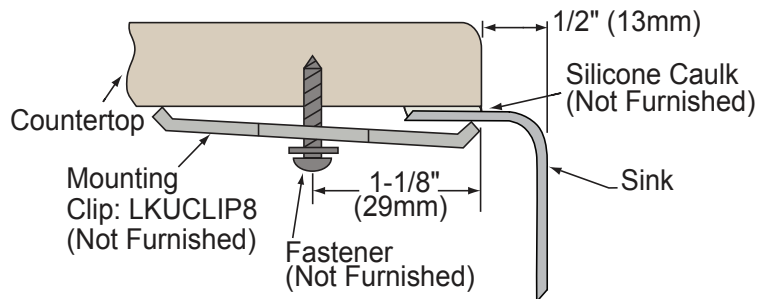

ELKAY[®]

SPECIFICATIONS

Gourmet Undermount Sink With Work Shelf and Perfect Drain™ Models ELUHWS3120LPD and ELUHWS3120RPD

SINK DIMENSIONS*

| Model Number | Overall | | | | Inside Left Bowl | | | Inside Right Bowl | | | Cutout in Countertop | Minimum Cabinet Size |
|---------------|-------------------|-------------------|-------------------|-------------------|-------------------|---------------|------------------|-------------------|---------------|------------------|----------------------|----------------------|
| | L | W | D Left | D Right | L | W | D | L | W | D | | |
| ELUHWS3120LPD | 31-1/4 (794mm) | 20-1/2 (521mm) | 9-3/8 (238mm) | 11-3/8 (289mm) | 13-1/2 (343mm) | 16 (406mm) | 7-7/8 (200mm) | 14 (356mm) | 18 (457mm) | 9-7/8 (251mm) | See Template** | 36 (914mm) |
| ELUHWS3120RPD | 31-1/4 (794mm) | 20-1/2 (521mm) | 11-3/8 (289mm) | 9-3/8 (238mm) | 14 (356mm) | 18 (457mm) | 9-7/8 (251mm) | 13 1/2 (343mm) | 16 (406mm) | 7-7/8 (200mm) | See Template** | 36 (914mm) |

*Length is left to right. Width is front to back.
**Template # 74180233 is packed with every sink.

Installation Profile 1/2" (13mm) Reveal

Designed to affix to the underside of any solid surface countertop.