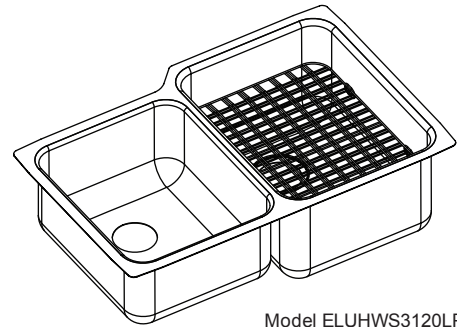

Patent Pending

OTHER

Drain opening: 3-3/8" (86mm)

Suffix L (left) or R (right) denotes location of the small bowl.

NOTE: All Elkay undermount sinks are designed to affix to the underside of any solid surface countertop.

ACCESSORIES*

| Model Number | Description | Bowl | Overall | | | Material/Finish |
|--------------|-------------|-------|---------------------|-------------------|-----------------|--------------------------|
| | | | L | W | Depth/Thickness | |
| LKWS1418SS | Work Shelf | Large | 13-13/16 (351mm) | 17-3/4 (451mm) | 1/4 (6mm) | Polished Stainless Steel |

*Length is left to right. Width is front to back.

OPTIONAL ACCESSORIES

Bottom Grids: LKWOBG1418SS (large bowl), LKWOBG1316SS (small bowl).

Cutting Boards: CBR1418, CBS1418 (large bowl), CB1613, CB1713, CBR1316, CBS1316 (small bowl).

Mounting Clip: LKUCLIP8 (2 packages required).

Rinsing Baskets: LKWRB1418SS (large bowl), LKWRB1316SS (small bowl), LKWERBSS (either bowl).

Utensil Caddy for Rinsing Basket: LKWUCSS.

Model ELUHWS3120LPD

Model ELUHWS3120RPD