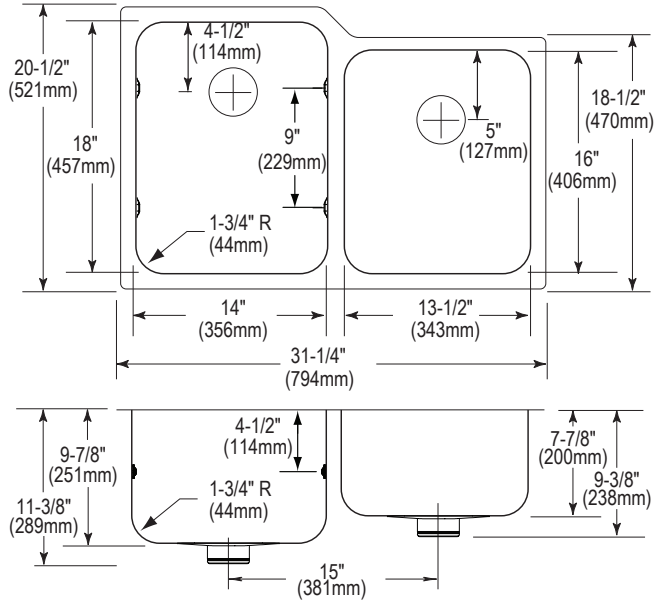

DESIGN FEATURES

Bowl Depth: 7-7/8" (200mm), Overall depth: 9-3/8" (238mm) (Small Bowl)
9-7/8" (251mm), Overall depth: 11-3/8" (289mm) (Large Bowl)

Coved Corners: 1-3/4" (44mm) vertical and horizontal radius.

Patent Pending

OTHER

Drain opening: 3-3/8" (86mm)

Suffix L (left) or R (right) denotes location of the small bowl.

NOTE: All Elkay undermount sinks are designed to affix to the underside of any solid surface countertop.

ELKAY[®]

SPECIFICATIONS

Gourmet Undermount Sink With Work Shelf and Perfect Drain™ Models ELUHWS3120LPD and ELUHWS3120RPD

SINK DIMENSIONS*

| Model Number | Overall | | | | Inside Left Bowl | | | Inside Right Bowl | | | Cutout in Countertop | Minimum Cabinet Size |
|---------------|-------------------|-------------------|-------------------|-------------------|-------------------|---------------|------------------|-------------------|---------------|------------------|----------------------|----------------------|
| | L | W | D Left | D Right | L | W | D | L | W | D | | |
| ELUHWS3120LPD | 31-1/4 (794mm) | 20-1/2 (521mm) | 9-3/8 (238mm) | 11-3/8 (289mm) | 13-1/2 (343mm) | 16 (406mm) | 7-7/8 (200mm) | 14 (356mm) | 18 (457mm) | 9-7/8 (251mm) | See Template** | 36 (914mm) |
| ELUHWS3120RPD | 31-1/4 (794mm) | 20-1/2 (521mm) | 11-3/8 (289mm) | 9-3/8 (238mm) | 14 (356mm) | 18 (457mm) | 9-7/8 (251mm) | 13 1/2 (343mm) | 16 (406mm) | 7-7/8 (200mm) | See Template** | 36 (914mm) |

*Length is left to right. Width is front to back.
**Template # 74180233 is packed with every sink.

Installation Profile 1/2" (13mm) Reveal

Designed to affix to the underside of any solid surface countertop.