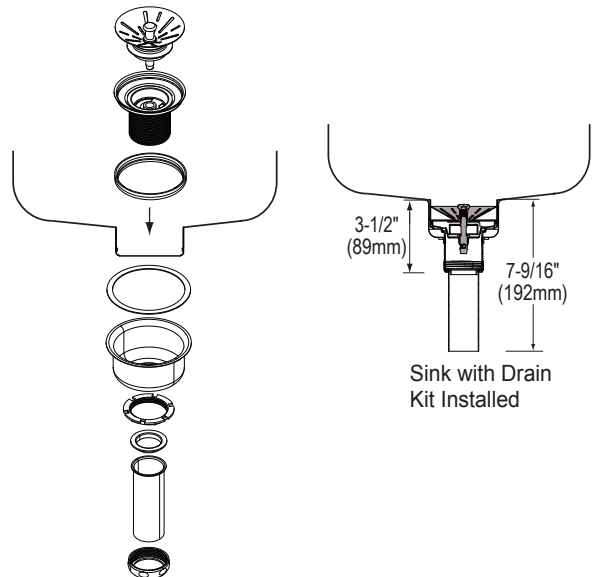

DESIGN FEATURES

Bowl Depth: 7-7/8" (200mm), Overall depth: 9-3/8" (238mm) (Small Bowl)
9-7/8" (251mm), Overall depth: 11-3/8" (289mm) (Large Bowl)

Coved Corners: 1-3/4" (44mm) vertical and horizontal radius.

*Length is left to right. Width is front to back.

OPTIONAL ACCESSORIES

Bottom Grids: LKWOBG1418SS (large bowl), LKWOBG1316SS (small bowl).

Cutting Boards: CBR1418, CBS1418 (large bowl), CB1613, CB1713, CBR1316, CBS1316 (small bowl).

Mounting Clip: LKUCLIP8 (2 packages required).

Rinsing Baskets: LKWRB1418SS (large bowl), LKWRB1316SS (small bowl), LKWERBSS (either bowl).

Utensil Caddy for Rinsing Basket: LKWUCSS.

Model ELUHWS3120LPD

Model ELUHWS3120RPD

*Length is left to right. Width is front to back.
**Template # 74180233 is packed with every sink.

Installation Profile 1/2" (13mm) Reveal

Designed to affix to the underside of any solid surface countertop.