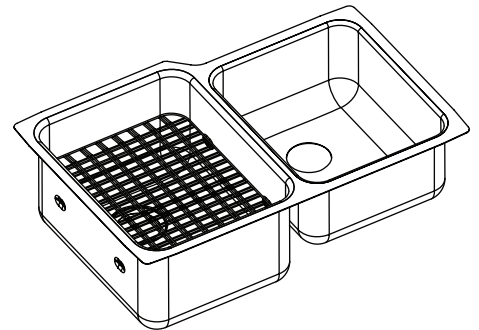

Patent Pending

OTHER

Drain opening: 3-3/8" (86mm)

Suffix L (left) or R (right) denotes location of the small bowl.

NOTE: All Elkay undermount sinks are designed to affix to the underside of any solid surface countertop.

ACCESSORIES*

| Model Number | Description | Bowl | Overall | | | Material/Finish |
|--------------|-------------|-------|---------------------|-------------------|-----------------|--------------------------|
| | | | L | W | Depth/Thickness | |
| LKWS1418SS | Work Shelf | Large | 13-13/16 (351mm) | 17-3/4 (451mm) | 1/4 (6mm) | Polished Stainless Steel |

*Length is left to right. Width is front to back.

OPTIONAL ACCESSORIES

Bottom Grids: LKWOBG1418SS (large bowl), LKWOBG1316SS (small bowl).

Cutting Boards: CBR1418, CBS1418 (large bowl), CB1613, CB1713, CBR1316, CBS1316 (small bowl).

Mounting Clip: LKUCLIP8 (2 packages required).

Rinsing Baskets: LKWRB1418SS (large bowl), LKWRB1316SS (small bowl), LKWERBSS (either bowl).

Utensil Caddy for Rinsing Basket: LKWUCSS.

Model ELUHWS3120LPD

Model ELUHWS3120RPD