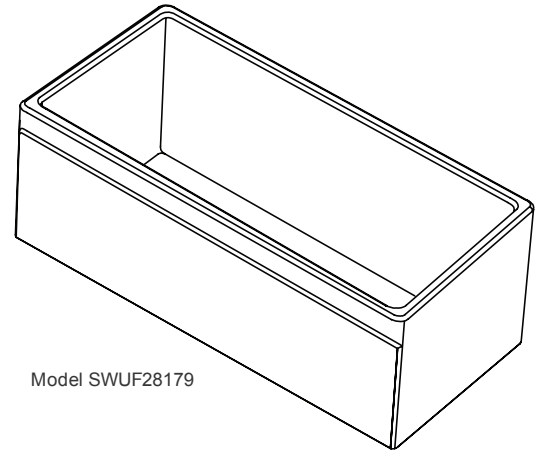

DESIGN FEATURES

Bowl Depth: 9-1/4" (235mm).

Apron Height: 10-1/8" (257mm).

Material: Fine Fireclay with porcelain glaze.

Color Options: Gloss White (WH) or Matte Terra Cotta (TC) or Biscuit (BI).

OTHER

Drain Opening: 3-1/2" (89mm).

Note: All Elkay undermount sinks are designed to affix to the underside of any solid surface countertop.

Installation: Support frame (not furnished) is necessary.

Sink complies with ASME A112.19.2-2008/CSA B45.1-08.

Model SWUF28179

These sinks are listed by the International Association of Plumbing and Mechanical Officials as meeting the requirements of the Uniform Plumbing Code.

SINK DIMENSIONS*

Model Number	Overall			Inside Bowl			Drain Opening	Cutout in Countertop	Minimum Cabinet Size
	L	W	D	L	W	D			
SWUF28179XX	29 ⁷ / ₈ (759mm)	19 ³ / ₄ (502mm)	10 ¹ / ₁₆ (256mm)	28 ³ / ₁₆ (716mm)	18 (457mm)	9 ¹ / ₈ (232mm)	3 ¹ / ₂ (89mm)	Use sink as Template	33 [†] (838mm)

*Length is left to right. Width is front to back.

†Due to the size and installation method, a custom cabinet may be required.

Due to the manufacturing process, the sink dimensions are approximate and may vary.