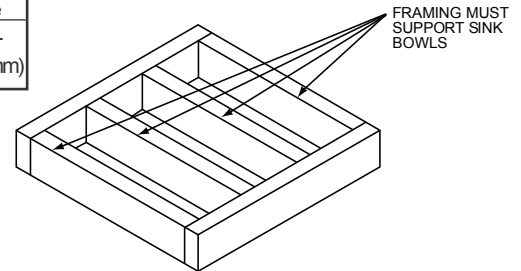

DESIGN FEATURES

Bowl Depth: 9-1/4" (235mm).

Apron Height: 10-1/8" (257mm).

Material: Fine Fireclay with porcelain glaze.

Color Options: Gloss White (WH) or Matte Terra Cotta (TC) or Biscuit (BI).

OTHER

Drain Opening: 3-1/2" (89mm).

Model SWUF28179

These sinks are listed by the International Association of Plumbing and Mechanical Officials as meeting the requirements of the Uniform Plumbing Code.

SINK DIMENSIONS*

Model Number	Overall			Inside Bowl			Drain Opening	Cutout in Countertop	Minimum Cabinet Size
	L	W	D	L	W	D			
SWUF28179XX	29 ⁷ / ₈ (759mm)	19 ³ / ₄ (502mm)	10 ¹ / ₁₆ (256mm)	28 ³ / ₁₆ (716mm)	18 (457mm)	9 ¹ / ₈ (232mm)	3 ¹ / ₂ (89mm)	Use sink as Template	33 [†] (838mm)

*Length is left to right. Width is front to back.

†Due to the size and installation method, a custom cabinet may be required.

Due to the manufacturing process, the sink dimensions are approximate and may vary.