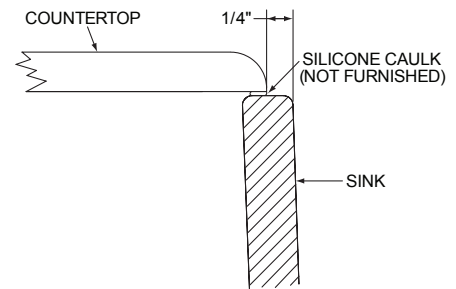

Recommended Installation Profile

OPTIONAL ACCESSORIES*

Model Number	Description	Overall			Material/Finish
		L	W	Depth/Thickness	
LK99	Drain	Fits 3¹/₂" (89mm) Drain Opening			Polished Stainless Steel
LKD35CW	Drain	Fits 3¹/₂" (89mm) Drain Opening			Polymer/Cameo White
LKS35CW	Drain	Fits 3¹/₂" (89mm) Drain Opening			Polymer/Cameo White
LKSWBG2817SS	Bottom Grid	26¹/₂ (673mm)	16 (406mm)	1¹/₄ (32mm)	Polished Stainless Steel
LKWEBG2817SS	Bottom Grid	26¹/₂ (673mm)	16 (406mm)	1¹/₄ (32mm)	Polished Stainless Steel

In keeping with our policy of continuing product improvement, Elkay reserves the right to change product specifications without notice. Please visit elkayusa.com for most current version of Elkay product specification sheets.

This specification describes an Elkay product with design, quality and functional benefits to the user. When making a comparison of other producers' offerings, be certain these features are not overlooked.

Elkay

elkayusa.com

2222 Camden Court
Oak Brook, IL 60523

©2013 Elkay

(10/13) 1-327D