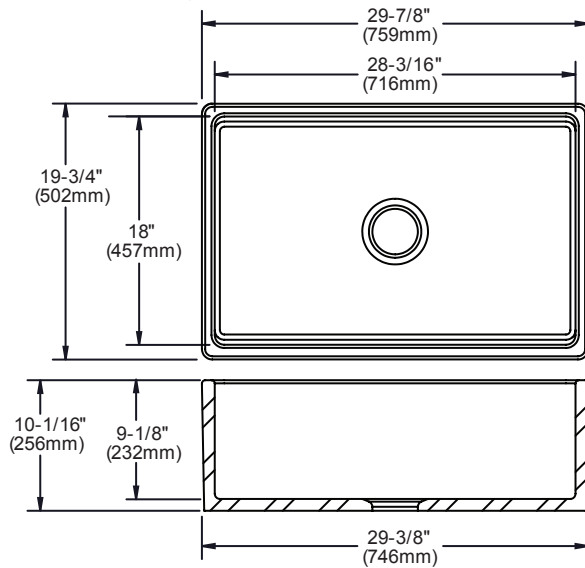

DESIGN FEATURES

Bowl Depth: 9-1/4" (235mm).

Apron Height: 10-1/8" (257mm).

Material: Fine Fireclay with porcelain glaze.

Color Options: Gloss White (WH) or Matte Terra Cotta (TC) or Biscuit (BI).

OTHER

Drain Opening: 3-1/2" (89mm).

Model SWUF28179

These sinks are listed by the International Association of Plumbing and Mechanical Officials as meeting the requirements of the Uniform Plumbing Code.

SINK DIMENSIONS*

Model Number	Overall			Inside Bowl			Drain Opening	Cutout in Countertop	Minimum Cabinet Size
	L	W	D	L	W	D			
SWUF28179XX	29 ⁷ / ₈ (759mm)	19 ³ / ₄ (502mm)	10 ¹ / ₁₆ (256mm)	28 ³ / ₁₆ (716mm)	18 (457mm)	9 ¹ / ₈ (232mm)	3 ¹ / ₂ (89mm)	Use sink as Template	33 [†] (838mm)

*Length is left to right. Width is front to back.

†Due to the size and installation method, a custom cabinet may be required.

Due to the manufacturing process, the sink dimensions are approximate and may vary.

Recommended Installation Profile

OPTIONAL ACCESSORIES*

Model Number	Description	Overall			Material/Finish
		L	W	Depth/Thickness	
LK99	Drain	Fits 3 ¹ / ₂ " (89mm) Drain Opening			Polished Stainless Steel
LKD35CW	Drain	Fits 3 ¹ / ₂ " (89mm) Drain Opening			Polymer/Cameo White
LKS35CW	Drain	Fits 3 ¹ / ₂ " (89mm) Drain Opening			Polymer/Cameo White
LKSWBG2817SS	Bottom Grid	26 ¹ / ₂ (673mm)	16 (406mm)	1 ¹ / ₄ (32mm)	Polished Stainless Steel
LKWEBG2817SS	Bottom Grid	26 ¹ / ₂ (673mm)	16 (406mm)	1 ¹ / ₄ (32mm)	Polished Stainless Steel