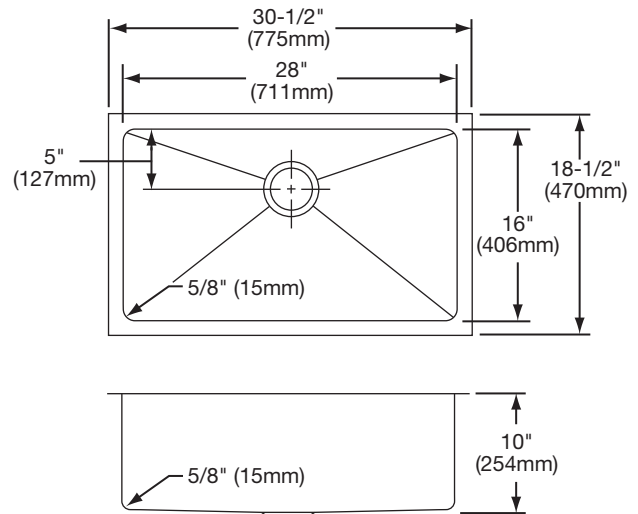

Model PLAFRU281610 Illustrated

In keeping with our policy of continuing product improvement, Elkay reserves the right to change product specifications without notice. Please visit elkayusa.com for most current version of Elkay product specification sheets.

This specification describes an Elkay product with design, quality and functional benefits to the user. When making a comparison of other producers' offerings, be certain these features are not overlooked.

Elkay

elkayusa.com

2222 Camden Court
Oak Brook, IL 60523

Printed in U.S.A.
©2008 Elkay

(11/08)

1-321