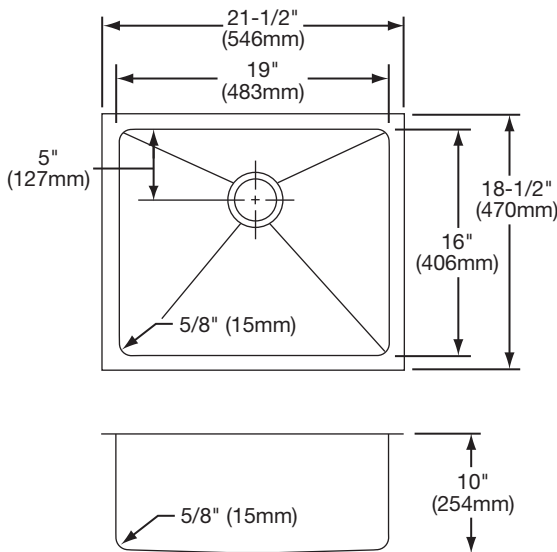

Model PLAFRU191610 Illustrated