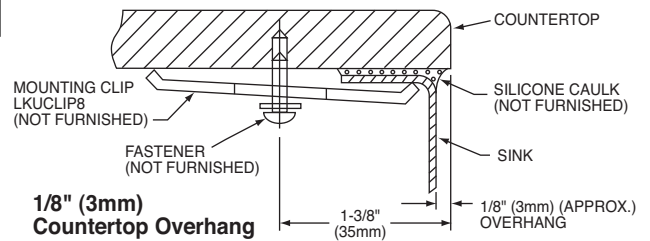

#### DESIGN FEATURES

Bowl Depth: 10" (254mm).

Coved Corners: Approximately 5/8" (15mm).

Finish: Exposed surfaces are polished to a bright satin finish.

Underside: Fully protected by heavy duty enhanced Sound Guard<sup>®</sup> Plus undercoating designed to reduce condensation and dampen sound.

#### SINK DIMENSIONS\*

Model Number	Overall		Inside Bowl			Cutout in Countertop	Minimum Cabinet Size
	L	W	L	W	D		
PLAFRU191610	21 1/2 (546mm)	18 1/2 (470mm)	19 (483mm)	16 (406mm)	10 (254mm)	See Template**	27 (686mm)
PLAFRU281610	30 1/2 (775mm)	18 1/2 (470mm)	28 (711mm)	16 (406mm)	10 (254mm)		36 (914mm)

\*Length is left to right. Width is front to back.

\*\*Template is packed with every sink.

Model PLAFRU191610

#### Installation Profile of PLAFRU Models

The template provided with each sink provides the only type of installation recommended by Elkay.

Model PLAFRU191610 Illustrated

Model PLAFRU281610 Illustrated

In keeping with our policy of continuing product improvement, Elkay reserves the right to change product specifications without notice. Please visit [elkayusa.com](http://elkayusa.com) for most current version of Elkay product specification sheets.