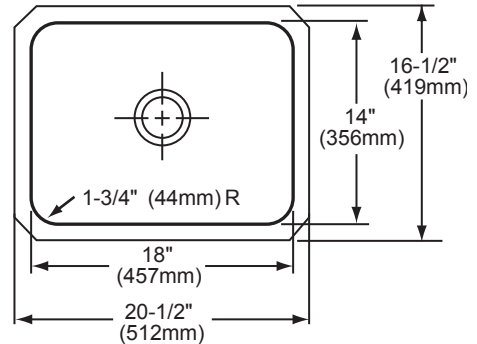

**ELKAY®  
SPECIFICATIONS**

**SINK DIMENSIONS\***

Model Number	Overall		Inside Bowl			Cutout in Countertop	Minimum Cabinet Size
	L	W	L	W	D		
ELU1814	19 1/2 (495mm)	15 1/2 (394mm)	18 (457mm)	14 (356mm)	7 7/8 (200mm)	See Template**	24 (610mm)
ELUH1814	20 1/2 (521mm)	16 1/2 (419mm)	18 (457mm)	14 (356mm)	7 7/8 (200mm)		24 (610mm)

\*Length is left to right. Width is front to back.

\*\*Template is packed with every sink.

ELU1814 Illustrated

ELUH1814 Illustrated