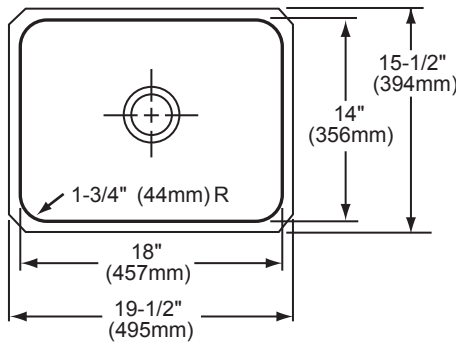

**ELKAY®  
SPECIFICATIONS**

**SINK DIMENSIONS\***

Model Number	Overall		Inside Bowl			Cutout in Countertop	Minimum Cabinet Size
	L	W	L	W	D		
ELU1814	19 1/2 (495mm)	15 1/2 (394mm)	18 (457mm)	14 (356mm)	7 7/8 (200mm)	See Template**	24 (610mm)
ELUH1814	20 1/2 (521mm)	16 1/2 (419mm)	18 (457mm)	14 (356mm)	7 7/8 (200mm)		24 (610mm)

\*Length is left to right. Width is front to back.

\*\*Template is packed with every sink.

ELU1814 Illustrated

ELUH1814 Illustrated