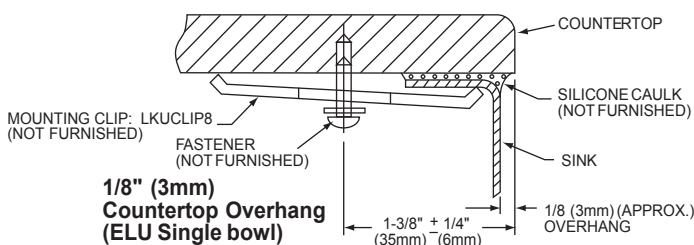

#### DESIGN FEATURES

Bowl Depth: 7-7/8" (200mm).

Coved Corners: 1-3/4" (44mm) vertical and horizontal radius.

Finish: Exposed surfaces are hand polished to a Lustrous Satin finish.

Underside: Underside of sink is fully protected by heavy duty Sound Guard<sup>®</sup> undercoating to reduce condensation and dampen sound.

#### OPTIONAL ACCESSORIES

Cutting Boards (for ELUH model only): CBR1418, CBS1418

Drain: LK99

Mounting Clip: LKUCLIP8

Rinsing Basket: LKWRB1418SS, LKWERBSS

Utensil Caddy for Rinsing Basket: LKWUCSS

#### Installation Profile of ELU and ELUH Models

The template provided with each ELU/ELUH sink provides the only type of installation recommended by Elkay.

SEE NEXT PAGE FOR PRODUCT DIMENSIONS.

In keeping with our policy of continuing product improvement, Elkay reserves the right to change product specifications without notice. Please visit [elkayusa.com](http://elkayusa.com) for most current version of Elkay product specification sheets.

**ELKAY®  
SPECIFICATIONS**

**SINK DIMENSIONS\***

Model Number	Overall		Inside Bowl			Cutout in Countertop	Minimum Cabinet Size
	L	W	L	W	D		
ELU1814	19 1/2 (495mm)	15 1/2 (394mm)	18 (457mm)	14 (356mm)	7 7/8 (200mm)	See Template**	24 (610mm)
ELUH1814	20 1/2 (521mm)	16 1/2 (419mm)	18 (457mm)	14 (356mm)	7 7/8 (200mm)		24 (610mm)