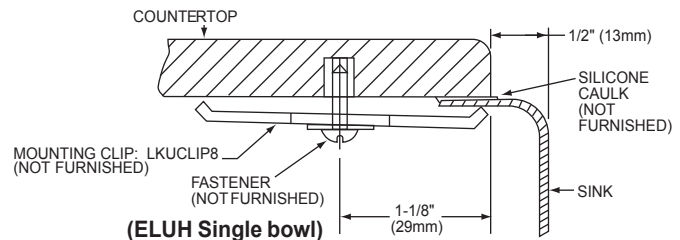

#### DESIGN FEATURES

Bowl Depth: 7-7/8" (200mm).

Coved Corners: 1-3/4" (44mm) vertical and horizontal radius.

Finish: Exposed surfaces are hand polished to a Lustrous Satin finish.

Underside: Underside of sink is fully protected by heavy duty Sound Guard<sup>®</sup> undercoating to reduce condensation and dampen sound.

#### OTHER

Drain Opening: 3-1/2" (89mm).

Note: All Elkay undermount sinks are designed to affix to the underside of any solid surface countertop.

Installation: See illustrated profile below.

Sink complies with ASME A112.19.3-2008 / CSA B45.4-08

#### OPTIONAL ACCESSORIES

Cutting Boards (for ELUH model only): CBR1418, CBS1418

Drain: LK99

Mounting Clip: LKUCLIP8

Rinsing Basket: LKWRB1418SS, LKWERBSS

Utensil Caddy for Rinsing Basket: LKWUCSS

#### Installation Profile of ELU and ELUH Models

The template provided with each ELU/ELUH sink provides the only type of installation recommended by Elkay.

SEE NEXT PAGE FOR PRODUCT DIMENSIONS.

In keeping with our policy of continuing product improvement, Elkay reserves the right to change product specifications without notice. Please visit [elkayusa.com](http://elkayusa.com) for most current version of Elkay product specification sheets.