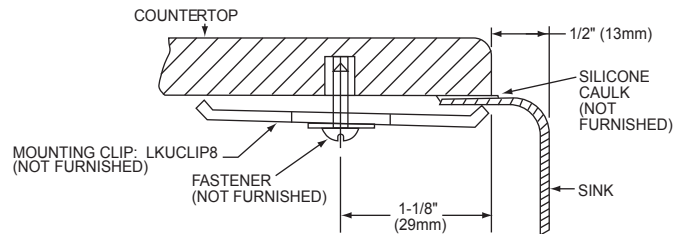

OTHER

Drain Opening: 3-1/2" (89mm).

Note: All Elkay undermount sinks are designed to affix to the underside of any solid surface countertop.

Installation: See illustrated profile below.

Sink complies with ASME A112.19.3-2008 / CSA B45.4-08

Drain: LK99

Mounting Clip: LKUCLIP8

Rinsing Baskets: LKWRB1418SS, LKWERBSS

Utensil Caddy for Rinsing Basket: LKWUCSS

SINK DIMENSIONS*

| Model Number | Overall | | Inside Bowl | | | Cutout in Countertop | Minimum Cabinet Size |
|--------------|-----------------|-----------------|----------------|----------------|----------------|----------------------|----------------------|
| | L | W | L | W | D | | |
| ELUH191612 | 21½" (546mm) | 18½" (470mm) | 19" (483mm) | 16" (406mm) | 12" (305mm) | See Template** | 27" (686mm) |

*Length is left to right. Width is front to back.

**Template is packed with every sink.

Installation Profile of ELUH Models
The template provided with each ELUH sink provides the only type of installation recommended by Elkay.