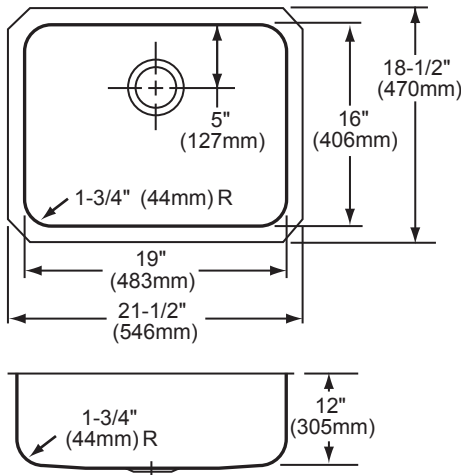

OTHER

Drain Opening: 3-1/2" (89mm).

Note: All Elkay undermount sinks are designed to affix to the underside of any solid surface countertop.

Installation: See illustrated profile below.

Sink complies with ASME A112.19.3-2008 / CSA B45.4-08

Drain: LK99

Mounting Clip: LKUCLIP8

Rinsing Baskets: LKWRB1418SS, LKWERBSS

Utensil Caddy for Rinsing Basket: LKWUCSS

SINK DIMENSIONS*

| Model Number | Overall | | Inside Bowl | | | Cutout in Countertop | Minimum Cabinet Size |
|--------------|-----------------|-----------------|----------------|----------------|----------------|----------------------|----------------------|
| | L | W | L | W | D | | |
| ELUH191612 | 21½" (546mm) | 18½" (470mm) | 19" (483mm) | 16" (406mm) | 12" (305mm) | See Template** | 27" (686mm) |

*Length is left to right. Width is front to back.

**Template is packed with every sink.

Installation Profile of ELUH Models
The template provided with each ELUH sink provides the only type of installation recommended by Elkay.