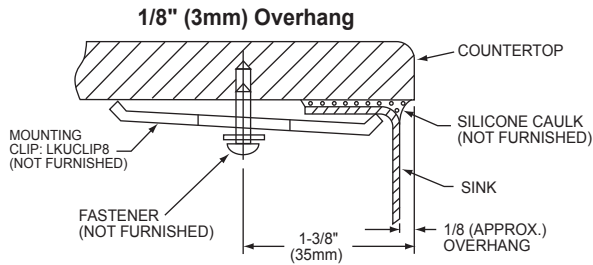

The dual template provided with each sink provides the only type of installation recommended by Elkay.

1/8" OVERHANG INSTALLATION
DETAIL A

1/2" REVEAL INSTALLATION
DETAIL B