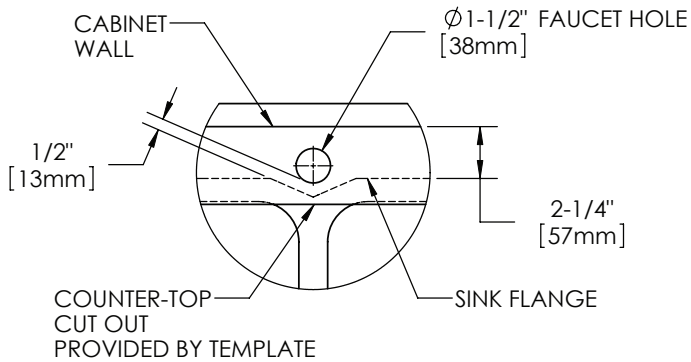

DESIGN FEATURES

Bowl Depth: 7-7/8" (200mm) (ELUH3220); 9-7/8" (251mm) (ELUH322010).

Coved Corners: 1-3/4" (44mm) vertical and horizontal radius.

Finish: Exposed surfaces are hand blended to a Lustrous Highlighted Satin finish.

Rinsing Baskets: LKWRB1418SS, LKWERBSS

Utensil Caddy for Rinsing Basket: LKWUCSS

SINK DIMENSIONS*

Model Number	Overall		Inside Left Bowl			Inside Right Bowl			Cutout in Countertop	Minimum Cabinet Size
	L	W	L	W	D	L	W	D		
ELUH3220	31-1/4 (794mm)	20 (508mm)	14 (356mm)	18 (457mm)	7-7/8 (200mm)	14 (356mm)	18 (457mm)	7-7/8 (200mm)	See Template**	36 (914mm)
ELUH322010	31-1/4 (794mm)	20 (508mm)	14 (356mm)	18 (457mm)	9-7/8 (251mm)	14 (356mm)	18 (457mm)	9-7/8 (251mm)		36 (914mm)

*Length is left to right. Width is front to back.

**Template (# 74180287) is packed with every sink.

ELUH3220 Illustrated

ELUH322010 Illustrated

In keeping with our policy of continuing product improvement, Elkay reserves the right to change product specifications without notice. Please visit elkayusa.com for most current version of Elkay product specification sheets.

The dual template provided with each sink provides the only type of installation recommended by Elkay.

1/8" OVERHANG INSTALLATION
DETAIL A

1/2" REVEAL INSTALLATION
DETAIL B