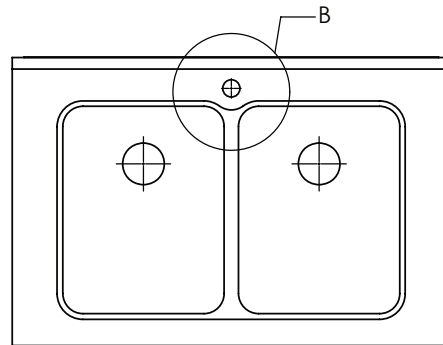

Rinsing Baskets: LKWRB1418SS, LKWERBSS

Utensil Caddy for Rinsing Basket: LKWUCSS

SINK DIMENSIONS*

Model Number	Overall		Inside Left Bowl			Inside Right Bowl			Cutout in Countertop	Minimum Cabinet Size
	L	W	L	W	D	L	W	D		
ELUH3220	31-1/4 (794mm)	20 (508mm)	14 (356mm)	18 (457mm)	7-7/8 (200mm)	14 (356mm)	18 (457mm)	7-7/8 (200mm)	See Template**	36 (914mm)
ELUH322010	31-1/4 (794mm)	20 (508mm)	14 (356mm)	18 (457mm)	9-7/8 (251mm)	14 (356mm)	18 (457mm)	9-7/8 (251mm)		36 (914mm)

*Length is left to right. Width is front to back.

**Template (# 74180287) is packed with every sink.

ELUH3220 Illustrated

ELUH322010 Illustrated

In keeping with our policy of continuing product improvement, Elkay reserves the right to change product specifications without notice. Please visit elkayusa.com for most current version of Elkay product specification sheets.

Elkay

elkayusa.com

2222 Camden Court
Oak Brook, IL 60523

Printed in U.S.A.
©2010 Elkay

(Rev. 03/10) 1-274

**Gourmet® Undermount Double Bowl Sink
Models ELUH3220 and ELUH322010**

**ELKAY®
SPECIFICATIONS**

Installation Profile

The dual template provided with each sink provides the only type of installation recommended by Elkay.

1/8" OVERHANG INSTALLATION
DETAIL A

1/2" REVEAL INSTALLATION
DETAIL B