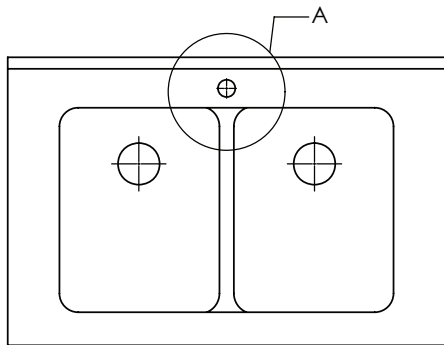

Rinsing Baskets: LKWRB1418SS, LKWERBSS

Utensil Caddy for Rinsing Basket: LKWUCSS

SINK DIMENSIONS*

Model Number	Overall		Inside Left Bowl			Inside Right Bowl			Cutout in Countertop	Minimum Cabinet Size
	L	W	L	W	D	L	W	D		
ELUH3220	31-1/4 (794mm)	20 (508mm)	14 (356mm)	18 (457mm)	7-7/8 (200mm)	14 (356mm)	18 (457mm)	7-7/8 (200mm)	See Template**	36 (914mm)
ELUH322010	31-1/4 (794mm)	20 (508mm)	14 (356mm)	18 (457mm)	9-7/8 (251mm)	14 (356mm)	18 (457mm)	9-7/8 (251mm)		36 (914mm)

*Length is left to right. Width is front to back.

**Template (# 74180287) is packed with every sink.

ELUH3220 Illustrated

ELUH322010 Illustrated

In keeping with our policy of continuing product improvement, Elkay reserves the right to change product specifications without notice. Please visit elkayusa.com for most current version of Elkay product specification sheets.

Elkay

elkayusa.com

2222 Camden Court
Oak Brook, IL 60523

Printed in U.S.A.
©2010 Elkay

(Rev. 03/10) 1-274

**Gourmet® Undermount Double Bowl Sink
Models ELUH3220 and ELUH322010**

**ELKAY®
SPECIFICATIONS**

Installation Profile

The dual template provided with each sink provides the only type of installation recommended by Elkay.

1/8" OVERHANG INSTALLATION
DETAIL A

1/2" REVEAL INSTALLATION
DETAIL B