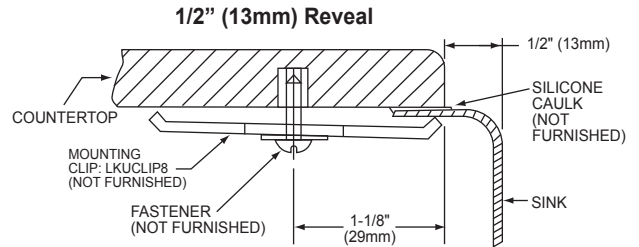

*Length is left to right. Width is front to back.

**Template (# 74180287) is packed with every sink.

ELUH3220 Illustrated

ELUH322010 Illustrated

In keeping with our policy of continuing product improvement, Elkay reserves the right to change product specifications without notice. Please visit elkayusa.com for most current version of Elkay product specification sheets.

The dual template provided with each sink provides the only type of installation recommended by Elkay.

1/8" OVERHANG INSTALLATION
DETAIL A

1/2" REVEAL INSTALLATION
DETAIL B