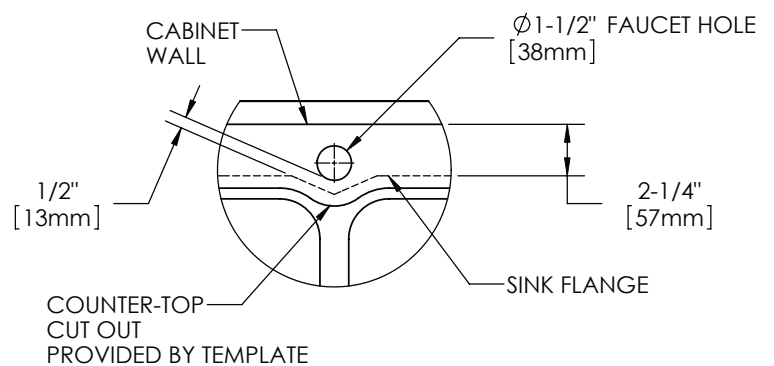

DESIGN FEATURES

Bowl Depth: 7-7/8" (200mm) (ELUH3220); 9-7/8" (251mm) (ELUH322010).

Coved Corners: 1-3/4" (44mm) vertical and horizontal radius.

Finish: Exposed surfaces are hand blended to a Lustrous Highlighted Satin finish.

Rinsing Baskets: LKWRB1418SS, LKWERBSS

Utensil Caddy for Rinsing Basket: LKWUCSS

SINK DIMENSIONS*

Model Number	Overall		Inside Left Bowl			Inside Right Bowl			Cutout in Countertop	Minimum Cabinet Size
	L	W	L	W	D	L	W	D		
ELUH3220	31-1/4 (794mm)	20 (508mm)	14 (356mm)	18 (457mm)	7-7/8 (200mm)	14 (356mm)	18 (457mm)	7-7/8 (200mm)	See Template**	36 (914mm)
ELUH322010	31-1/4 (794mm)	20 (508mm)	14 (356mm)	18 (457mm)	9-7/8 (251mm)	14 (356mm)	18 (457mm)	9-7/8 (251mm)		36 (914mm)

*Length is left to right. Width is front to back.

**Template (# 74180287) is packed with every sink.

ELUH3220 Illustrated

ELUH322010 Illustrated

In keeping with our policy of continuing product improvement, Elkay reserves the right to change product specifications without notice. Please visit elkayusa.com for most current version of Elkay product specification sheets.

The dual template provided with each sink provides the only type of installation recommended by Elkay.

1/8" OVERHANG INSTALLATION
DETAIL A

1/2" REVEAL INSTALLATION
DETAIL B