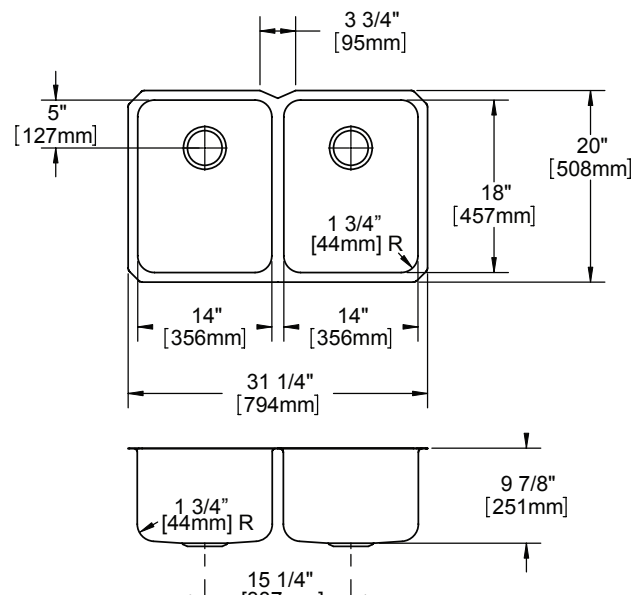

DESIGN FEATURES

Bowl Depth: 7-7/8" (200mm) (ELUH3220); 9-7/8" (251mm) (ELUH322010).

Coved Corners: 1-3/4" (44mm) vertical and horizontal radius.

Finish: Exposed surfaces are hand blended to a Lustrous Highlighted Satin finish.

Rinsing Baskets: LKWRB1418SS, LKWERBSS

Utensil Caddy for Rinsing Basket: LKWUCSS

SINK DIMENSIONS*

Model Number	Overall		Inside Left Bowl			Inside Right Bowl			Cutout in Countertop	Minimum Cabinet Size
	L	W	L	W	D	L	W	D		
ELUH3220	31-1/4 (794mm)	20 (508mm)	14 (356mm)	18 (457mm)	7-7/8 (200mm)	14 (356mm)	18 (457mm)	7-7/8 (200mm)	See Template**	36 (914mm)
ELUH322010	31-1/4 (794mm)	20 (508mm)	14 (356mm)	18 (457mm)	9-7/8 (251mm)	14 (356mm)	18 (457mm)	9-7/8 (251mm)		36 (914mm)

*Length is left to right. Width is front to back.

**Template (# 74180287) is packed with every sink.

ELUH3220 Illustrated

ELUH322010 Illustrated

In keeping with our policy of continuing product improvement, Elkay reserves the right to change product specifications without notice. Please visit elkayusa.com for most current version of Elkay product specification sheets.

The dual template provided with each sink provides the only type of installation recommended by Elkay.

1/8" OVERHANG INSTALLATION
DETAIL A

1/2" REVEAL INSTALLATION
DETAIL B