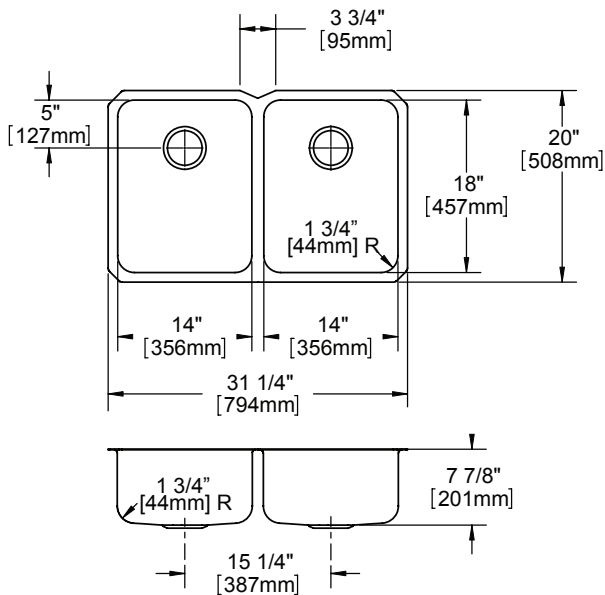

DESIGN FEATURES

Bowl Depth: 7-7/8" (200mm) (ELUH3220); 9-7/8" (251mm) (ELUH322010).

Coved Corners: 1-3/4" (44mm) vertical and horizontal radius.

Finish: Exposed surfaces are hand blended to a Lustrous Highlighted Satin finish.

Rinsing Baskets: LKWRB1418SS, LKWERBSS

Utensil Caddy for Rinsing Basket: LKWUCSS

SINK DIMENSIONS*

Model Number	Overall		Inside Left Bowl			Inside Right Bowl			Cutout in Countertop	Minimum Cabinet Size
	L	W	L	W	D	L	W	D		
ELUH3220	31-1/4 (794mm)	20 (508mm)	14 (356mm)	18 (457mm)	7-7/8 (200mm)	14 (356mm)	18 (457mm)	7-7/8 (200mm)	See Template**	36 (914mm)
ELUH322010	31-1/4 (794mm)	20 (508mm)	14 (356mm)	18 (457mm)	9-7/8 (251mm)	14 (356mm)	18 (457mm)	9-7/8 (251mm)		36 (914mm)

*Length is left to right. Width is front to back.

**Template (# 74180287) is packed with every sink.

ELUH3220 Illustrated

ELUH322010 Illustrated

In keeping with our policy of continuing product improvement, Elkay reserves the right to change product specifications without notice. Please visit elkayusa.com for most current version of Elkay product specification sheets.

The dual template provided with each sink provides the only type of installation recommended by Elkay.

1/8" OVERHANG INSTALLATION
DETAIL A

1/2" REVEAL INSTALLATION
DETAIL B