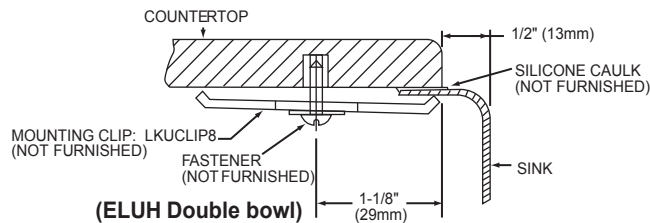

Utensil Caddy for Rinsing Basket: LKWUCSS

Model ELUH272010R

SINK PACKAGE(S)

MODEL	SINK	BOTTOM GRID	QTY	DRAIN	QTY
ELUH272010RDBG	ELUH272010R	LKWOBG1617SS	1	LK99	1

Installation Profile of ELUH Double Bowl Models

The template provided with each ELUH sink provides the only type of installation recommended by Elkay.

SEE OTHER SIDE FOR PRODUCT DIMENSIONS.

In keeping with our policy of continuing product improvement, Elkay reserves the right to change product specifications without notice. Please visit elkayusa.com for most current version of Elkay product specification sheets.