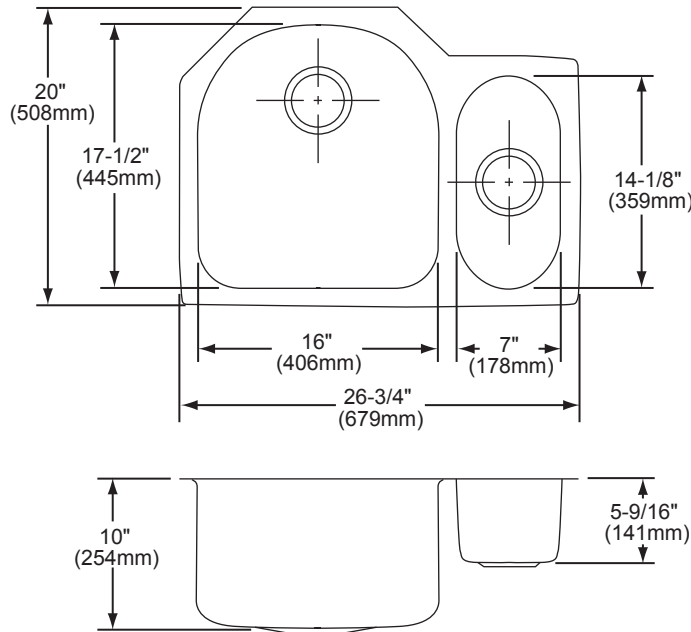

SINK DIMENSIONS*

Model Number	Overall		Inside Left Bowl			Inside Right Bowl			Cutout in Countertop	Minimum Cabinet Size
	L	W	L	W	D	L	W	D		
ELUH272010R	26 ³ / ₄ (679mm)	20 (508mm)	16 (406mm)	17 ¹ / ₂ (445mm)	10 (254mm)	7 (178mm)	14 ¹ / ₈ (359mm)	5 ⁹ / ₁₆ (141mm)	See Template**	30 (762mm)

*Length is left to right. Width is front to back.

**Template and countertop mounting clips are packed with every sink.

In keeping with our policy of continuing product improvement, Elkay reserves the right to change product specifications without notice. Please visit elkayusa.com for most current version of Elkay product specification sheets.