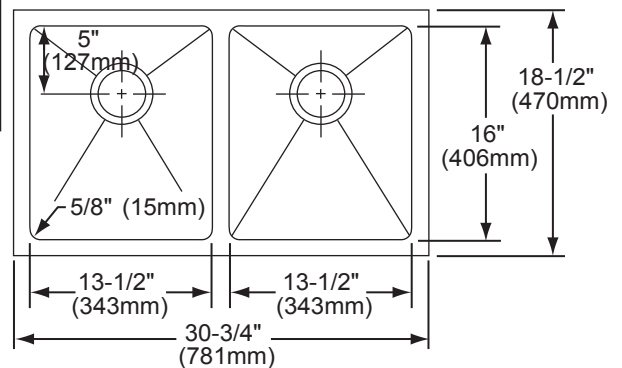

DESIGN FEATURES

Bowl Depth: 8" (203mm) (EFRU3118), 10" (254mm) (EFRU311810).

Coved Corners: Approximately 5/8" (15mm).

Finish: Exposed surfaces have a Polished Satin Finish.

Underside: Fully protected by heavy duty Sound Guard[®] undercoating designed to reduce condensation and dampen sound.

OTHER

Drain Opening: 3-1/2" (89mm).

NOTE: All Elkay undermount sinks are designed to attach to the underside of any solid surface countertop.

Sink complies with ASME A112.19.3-2008 / CSA B45.4-08

These sinks are listed by the International Association of Plumbing and Mechanical Officials as meeting the requirements of the Uniform Plumbing Code.

Model EFRU311810

SINK PACKAGE(S)

MODEL	SINK	BOTTOM GRID	QTY	DRAIN	QTY
EFRU3118DBG	EFRU3118	LKFOBG1316SS	1	LK99	1
EFRU311810DBG	EFRU311810	LKFOBG1316SS	1	LK99	1

SINK DIMENSIONS*

Model Number	Overall		Inside Bowl			Cutout in Countertop	Minimum Cabinet Size
	L	W	L	W	D		
EFRU3118	30 ³ / ₄ (781mm)	18 ¹ / ₂ (470mm)	13 ¹ / ₂ (343mm)	16 (406mm)	8 (203mm)	See Template**	36 (914mm)
EFRU311810	30 ³ / ₄ (781mm)	18 ¹ / ₂ (470mm)	13 ¹ / ₂ (343mm)	16 (406mm)	10 (254mm)		36 (914mm)

*Length is left to right. Width is front to back.

**Template is packed with every sink.

Model EFRU3118 Illustrated

Model EFRU311810 Illustrated

Installation Profile of EFRU Models
The template provided with each EFRU sink provides the only type of installation recommended by Elkay