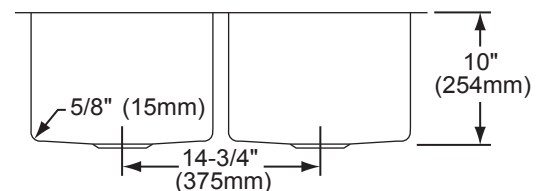

DESIGN FEATURES

Bowl Depth: 8" (203mm) (EFRU3118), 10" (254mm) (EFRU311810).

Coved Corners: Approximately 5/8" (15mm).

Finish: Exposed surfaces have a Polished Satin Finish.

Underside: Fully protected by heavy duty Sound Guard[®] undercoating designed to reduce condensation and dampen sound.

Model EFRU311810

SINK PACKAGE(S)

MODEL	SINK	BOTTOM GRID	QTY	DRAIN	QTY
EFRU3118DBG	EFRU3118	LKFOBG1316SS	1	LK99	1
EFRU311810DBG	EFRU311810	LKFOBG1316SS	1	LK99	1

SINK DIMENSIONS*

Model Number	Overall		Inside Bowl			Cutout in Countertop	Minimum Cabinet Size
	L	W	L	W	D		
EFRU3118	30 ³ / ₄ (781mm)	18 ¹ / ₂ (470mm)	13 ¹ / ₂ (343mm)	16 (406mm)	8 (203mm)	See Template**	36 (914mm)
EFRU311810	30 ³ / ₄ (781mm)	18 ¹ / ₂ (470mm)	13 ¹ / ₂ (343mm)	16 (406mm)	10 (254mm)		36 (914mm)

*Length is left to right. Width is front to back.

**Template is packed with every sink.

Model EFRU3118 Illustrated

Model EFRU311810 Illustrated

Installation Profile of EFRU Models
The template provided with each EFRU sink provides the only type of installation recommended by Elkay