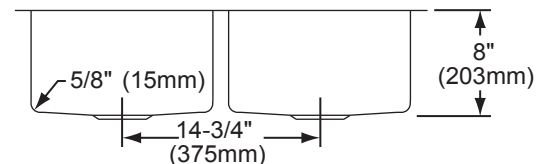

DESIGN FEATURES

Bowl Depth: 8" (203mm) (EFRU3118), 10" (254mm) (EFRU311810).

Coved Corners: Approximately 5/8" (15mm).

Finish: Exposed surfaces have a Polished Satin Finish.

Underside: Fully protected by heavy duty Sound Guard[®] undercoating designed to reduce condensation and dampen sound.

Model EFRU311810

SINK PACKAGE(S)

MODEL	SINK	BOTTOM GRID	QTY	DRAIN	QTY
EFRU3118DBG	EFRU3118	LKFOBG1316SS	1	LK99	1
EFRU311810DBG	EFRU311810	LKFOBG1316SS	1	LK99	1

SINK DIMENSIONS*

Model Number	Overall		Inside Bowl			Cutout in Countertop	Minimum Cabinet Size
	L	W	L	W	D		
EFRU3118	30 ³ / ₄ (781mm)	18 ¹ / ₂ (470mm)	13 ¹ / ₂ (343mm)	16 (406mm)	8 (203mm)	See Template**	36 (914mm)
EFRU311810	30 ³ / ₄ (781mm)	18 ¹ / ₂ (470mm)	13 ¹ / ₂ (343mm)	16 (406mm)	10 (254mm)		36 (914mm)

*Length is left to right. Width is front to back.

**Template is packed with every sink.

Model EFRU3118 Illustrated

Model EFRU311810 Illustrated

Installation Profile of EFRU Models
The template provided with each EFRU sink provides the only type of installation recommended by Elkay