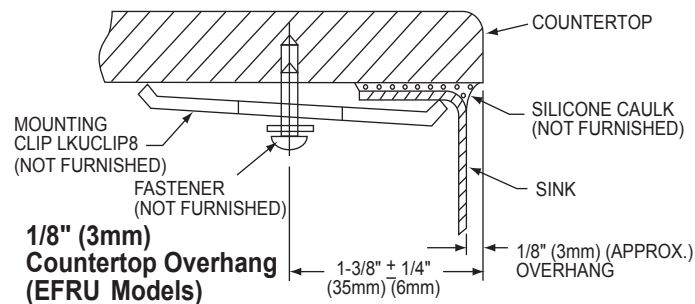

*Length is left to right. Width is front to back.

**Template is packed with every sink.

Model EFRU3118 Illustrated

Model EFRU311810 Illustrated

Installation Profile of EFRU Models
The template provided with each EFRU sink provides the only type of installation recommended by Elkay