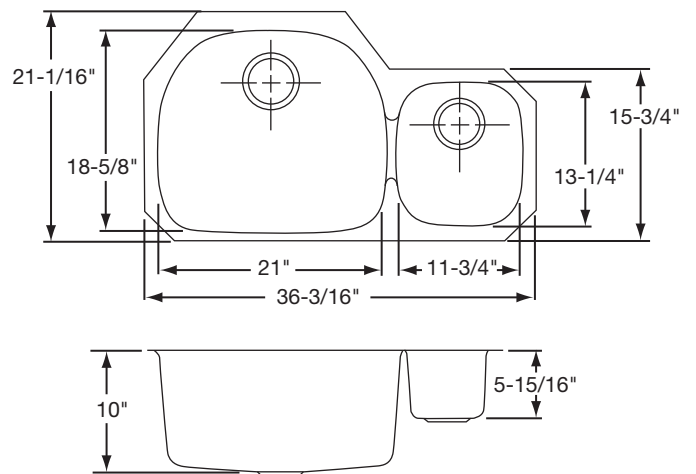

Model EGUH362110R Illustrated