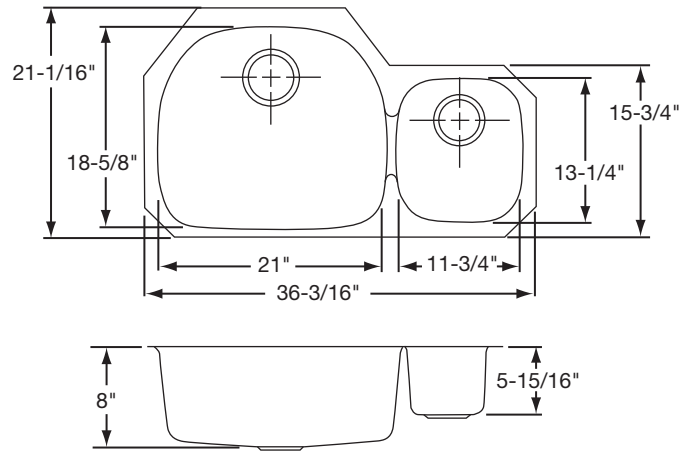

Model EGUH3621R Illustrated