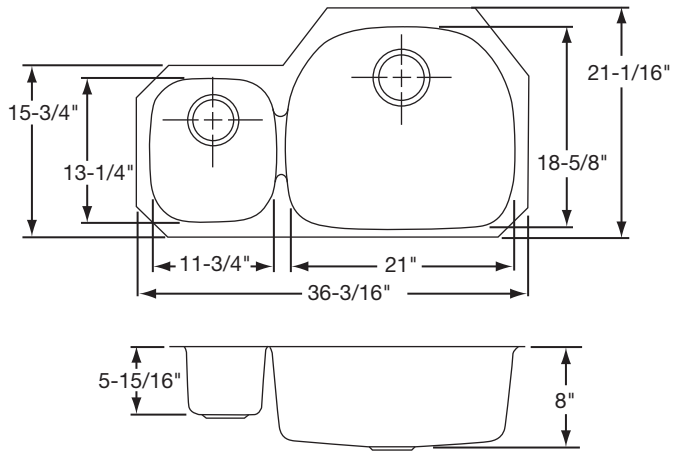

OTHER

Drain Opening: 3-1/2".

Suffix L (left) or R (right) denotes location of the small bowl.

Note: All Elkay undermount sinks are designed to affix to the underside of any solid surface countertop.

These sinks comply with AMSE A112.19.3.

Cutting Board: CB2213 (large bowl).

Colander: LC1412 (small bowl).

SINK DIMENSIONS (INCHES)*

Model Number	Overall		Inside Left Bowl			Inside Right Bowl			Cutout in Countertop	Minimum Cabinet Size
	L	W	L	W	D	L	W	D		
EGUH3621L	36 ³ / ₁₆	21 ¹ / ₁₆	11 ³ / ₄	13 ¹ / ₄	5 ¹⁵ / ₁₆	21	18 ⁵ / ₈	8	See Template**	42
EGUH362110L	36 ³ / ₁₆	21 ¹ / ₁₆	11 ³ / ₄	13 ¹ / ₄	5 ¹⁵ / ₁₆	21	18 ⁵ / ₈	10		42
EGUH3621R	36 ³ / ₁₆	21 ¹ / ₁₆	21	18 ⁵ / ₈	8	11 ³ / ₄	13 ¹ / ₄	5 ¹⁵ / ₁₆		42
EGUH362110R	36 ³ / ₁₆	21 ¹ / ₁₆	21	18 ⁵ / ₈	10	11 ³ / ₄	13 ¹ / ₄	5 ¹⁵ / ₁₆		42

*Length is left to right. Width is front to back.

**Template and countertop mounting clips are packed with every sink.

Model EGUH3621R

Model EGUH3621L

SEE OTHER SIDE FOR PRODUCT DIMENSIONS.

ALL DIMENSIONS IN INCHES, TO CONVERT TO MILLIMETERS MULTIPLY BY 25.4.

Elkay

elkayusa.com

2222 Camden Court
Oak Brook, IL 60523

Printed in U.S.A.
©2007 Elkay

(7/07)

1-247

**Gourmet® Undermount Double Bowl Sink
Models EGUH3621 and EGUH362110 Series**

**ELKAY®
SPECIFICATIONS**