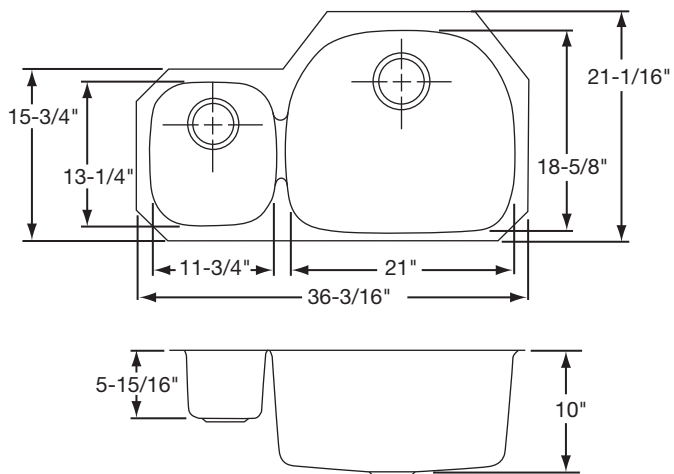

Model EGUH362110L Illustrated