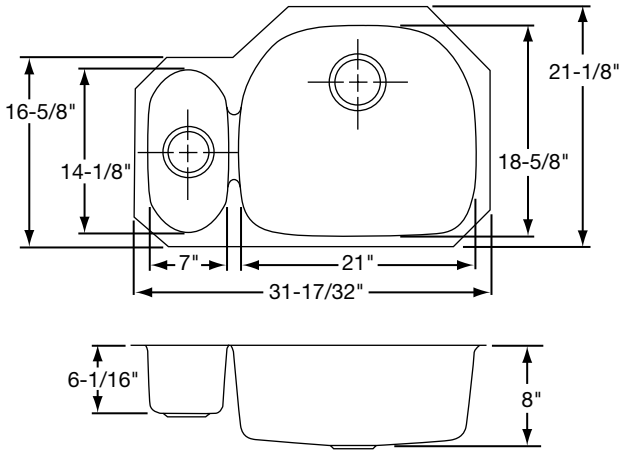

**Gourmet® Undermount Double Bowl Sink
Models EGUH3221 and EGUH322110 Series**

**ELKAY®
SPECIFICATIONS**

Model EGUH3221L Illustrated