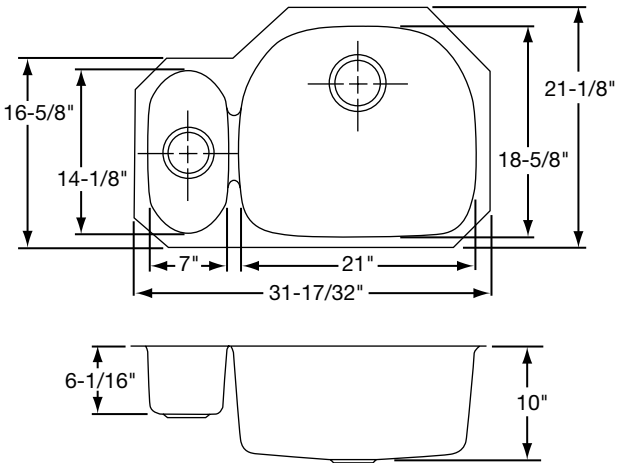

OTHER

Drain Opening: 3-1/2".

Suffix L (left) or R (right) denotes location of the small bowl.

Note: All Elkay undermount sinks are designed to affix to the underside of any solid surface countertop.

These sinks comply with AMSE A112.19.3.

Colander: SC1407 (small bowl).

Model EGUH3221L

Model EGUH3221R

SINK DIMENSIONS (INCHES)*

Model Number	Overall		Inside Left Bowl			Inside Right Bowl			Cutout in Countertop	Minimum Cabinet Size
	L	W	L	W	D	L	W	D		
EGUH3221L	31 ^{17/32}	21 ^{1/8}	7	14 ^{1/8}	6 ^{1/16}	21	18 ^{5/8}	8	See Template**	36
EGUH322110L	31 ^{17/32}	21 ^{1/8}	7	14 ^{1/8}	6 ^{1/16}	21	18 ^{5/8}	10		36
EGUH3221R	31 ^{17/32}	21 ^{1/8}	21	18 ^{5/8}	8	7	14 ^{1/8}	6 ^{1/16}		36
EGUH322110R	31 ^{17/32}	21 ^{1/8}	21	18 ^{5/8}	10	7	14 ^{1/8}	6 ^{1/16}		36

*Length is left to right. Width is front to back.

**Template and countertop mounting clips are packed with every sink.

SEE OTHER SIDE FOR PRODUCT DIMENSIONS.

ALL DIMENSIONS IN INCHES, TO CONVERT TO MILLIMETERS MULTIPLY BY 25.4.

**Gourmet® Undermount Double Bowl Sink
Models EGUH3221 and EGUH322110 Series**

**ELKAY®
SPECIFICATIONS**

Model EGUH3221L Illustrated

Model EGUH3221R Illustrated

Model EGUH322110L Illustrated

Model EGUH322110R Illustrated