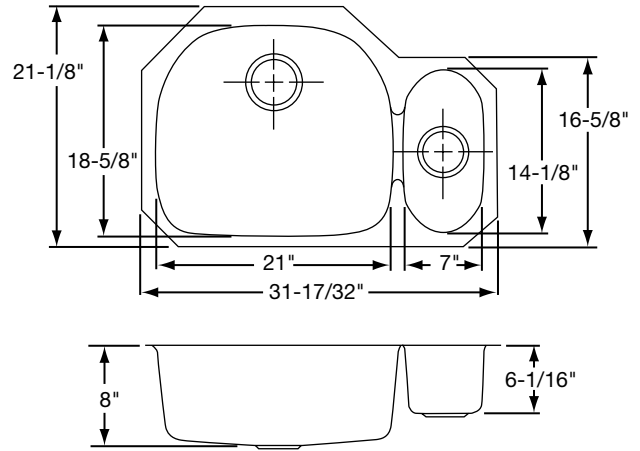

OTHER

Drain Opening: 3-1/2".

Suffix L (left) or R (right) denotes location of the small bowl.

Note: All Elkay undermount sinks are designed to affix to the underside of any solid surface countertop.

These sinks comply with AMSE A112.19.3.

Colander: SC1407 (small bowl).

Model EGUH3221L

Model EGUH3221R

SINK DIMENSIONS (INCHES)*

Model Number	Overall		Inside Left Bowl			Inside Right Bowl			Cutout in Countertop	Minimum Cabinet Size
	L	W	L	W	D	L	W	D		
EGUH3221L	31 ^{17/32}	21 ^{1/8}	7	14 ^{1/8}	6 ^{1/16}	21	18 ^{5/8}	8	See Template**	36
EGUH322110L	31 ^{17/32}	21 ^{1/8}	7	14 ^{1/8}	6 ^{1/16}	21	18 ^{5/8}	10		36
EGUH3221R	31 ^{17/32}	21 ^{1/8}	21	18 ^{5/8}	8	7	14 ^{1/8}	6 ^{1/16}		36
EGUH322110R	31 ^{17/32}	21 ^{1/8}	21	18 ^{5/8}	10	7	14 ^{1/8}	6 ^{1/16}		36

*Length is left to right. Width is front to back.

**Template and countertop mounting clips are packed with every sink.

SEE OTHER SIDE FOR PRODUCT DIMENSIONS.

ALL DIMENSIONS IN INCHES, TO CONVERT TO MILLIMETERS MULTIPLY BY 25.4.

**Gourmet® Undermount Double Bowl Sink
Models EGUH3221 and EGUH322110 Series**

**ELKAY®
SPECIFICATIONS**

Model EGUH3221L Illustrated

Model EGUH3221R Illustrated

Model EGUH322110L Illustrated

Model EGUH322110R Illustrated