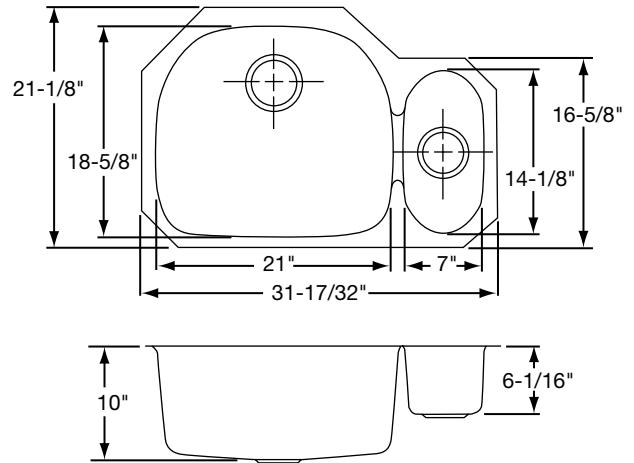

OTHER

Drain Opening: 3-1/2".

Suffix L (left) or R (right) denotes location of the small bowl.

Note: All Elkay undermount sinks are designed to affix to the underside of any solid surface countertop.

These sinks comply with AMSE A112.19.3.

Colander: SC1407 (small bowl).

Model EGUH3221L

Model EGUH3221R

SINK DIMENSIONS (INCHES)*

Model Number	Overall		Inside Left Bowl			Inside Right Bowl			Cutout in Countertop	Minimum Cabinet Size
	L	W	L	W	D	L	W	D		
EGUH3221L	31 ^{17/32}	21 ^{1/8}	7	14 ^{1/8}	6 ^{1/16}	21	18 ^{5/8}	8	See Template**	36
EGUH322110L	31 ^{17/32}	21 ^{1/8}	7	14 ^{1/8}	6 ^{1/16}	21	18 ^{5/8}	10		36
EGUH3221R	31 ^{17/32}	21 ^{1/8}	21	18 ^{5/8}	8	7	14 ^{1/8}	6 ^{1/16}		36
EGUH322110R	31 ^{17/32}	21 ^{1/8}	21	18 ^{5/8}	10	7	14 ^{1/8}	6 ^{1/16}		36

*Length is left to right. Width is front to back.

**Template and countertop mounting clips are packed with every sink.

SEE OTHER SIDE FOR PRODUCT DIMENSIONS.

ALL DIMENSIONS IN INCHES, TO CONVERT TO MILLIMETERS MULTIPLY BY 25.4.

**Gourmet® Undermount Double Bowl Sink
Models EGUH3221 and EGUH322110 Series**

**ELKAY®
SPECIFICATIONS**

Model EGUH3221L Illustrated

Model EGUH3221R Illustrated

Model EGUH322110L Illustrated

Model EGUH322110R Illustrated