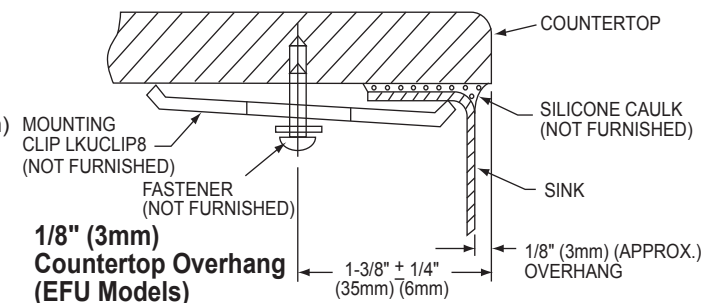

#### SINK DIMENSIONS\*

Model Number	Overall		Inside Left Bowl			Inside Center Bowl			Inside Right Bowl			Cutout in Countertop	Minimum Cabinet Size
	L	W	L	W	D	L	W	D	L	W	D		
EFU402010	40 (1016mm)	20 1/2 (521mm)	14 (356mm)	18 (457mm)	10 (254mm)	7 1/2 (191mm)	16 (406mm)	6 (152mm)	13 1/2 (343mm)	16 (406mm)	10 (254mm)	See Template**	45 (1145mm)

\*Length is left to right. Width is front to back.

\*\*Template is packed with every sink.

Model EFU402010 Illustrated

**Installation Profile of EFU Models**  
The template provided with each EFU sink provides the only type of installation recommended by Elkay