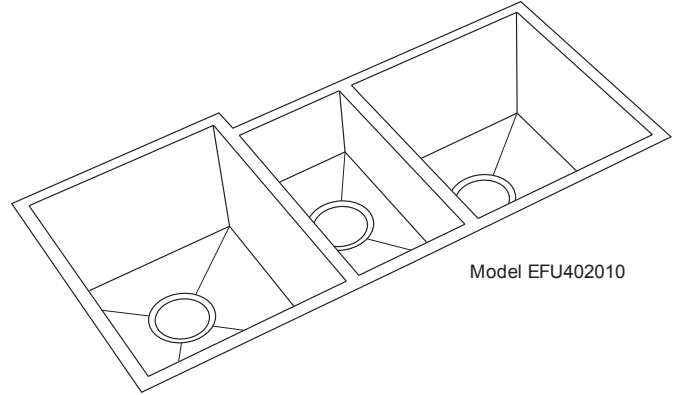

#### DESIGN FEATURES

Bowl Depth: 6" (152mm) (center bowl), 10" (254mm) (left/right bowl).

Coved Corners: Zero radius.

Finish: Exposed surfaces have a Polished Satin finish.

Underside: Fully protected by heavy duty Sound Guard<sup>®</sup> under-coating to dampen sound and reduce condensation.

#### OTHER

Drain Opening: 3-1/2" (89mm).

NOTE: All Elkay undermount sinks are designed to attach to the underside of any solid surface countertop.

Sink complies with ASME A112.19.3-2008 / CSA B45.4-08

Model EFU402010